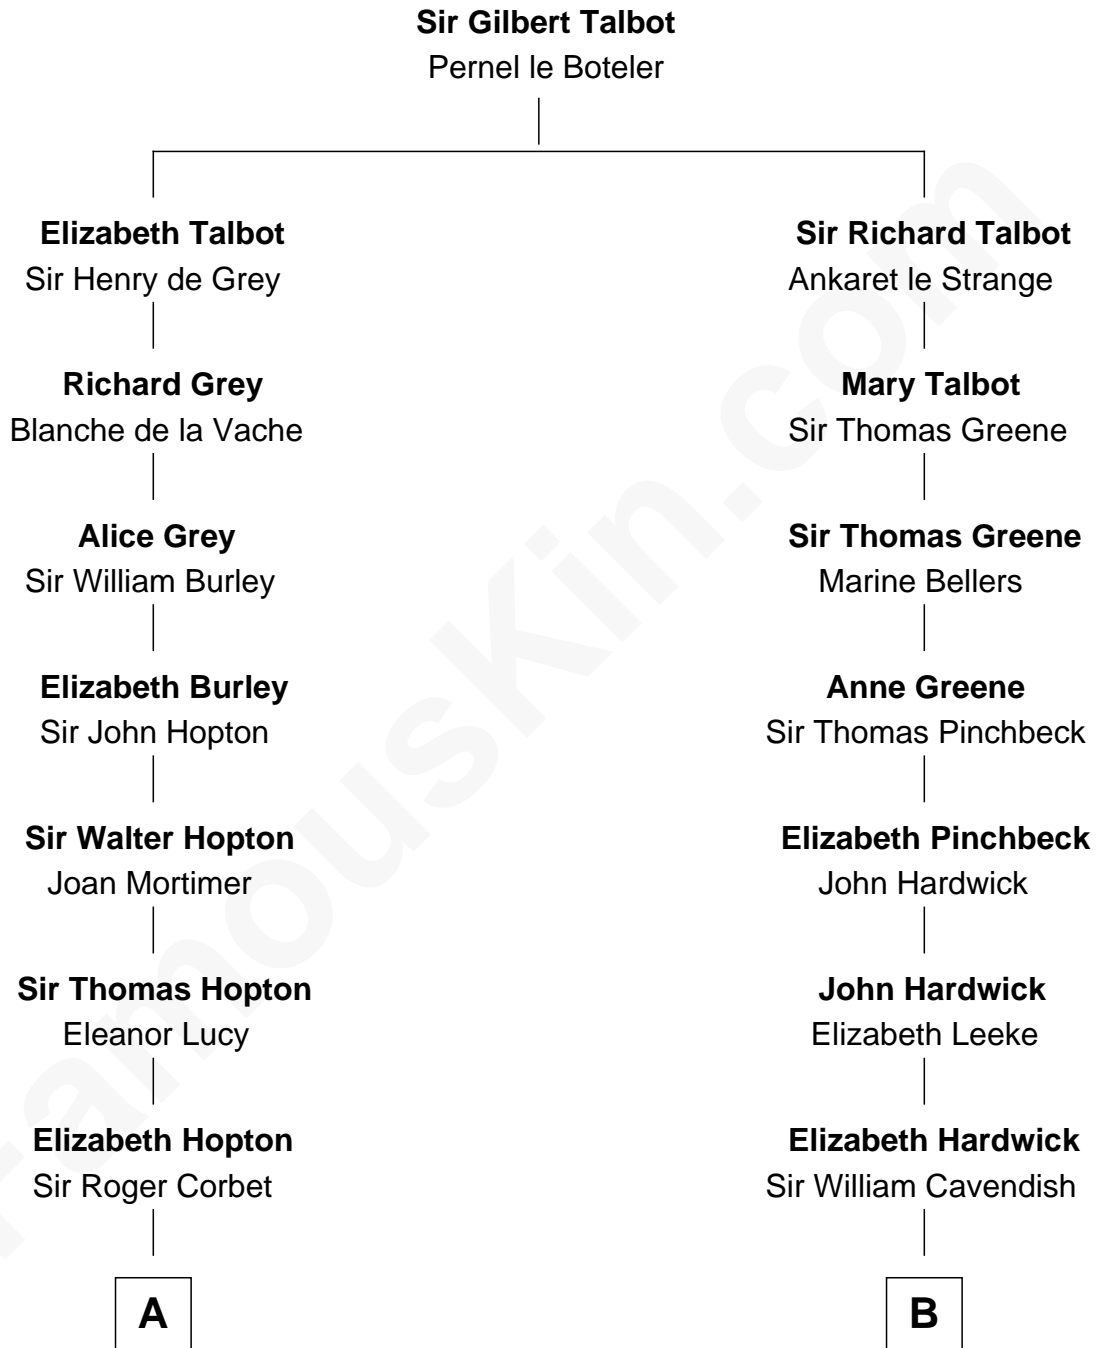

FamousKin.com
Relationship Chart of
Melvyn Douglas
Movie Actor

19th cousin 2 times removed of
Sir Winston Churchill
Prime Minister of the United Kingdom

C

Richard Douglas

Lucy Way

Erskine Douglas

Sophia Garrett

Emma Jane Douglas

Col. George Taliaferro Shackelford

Lena Priscilla Shackelford

Edouard Gregory Hesselberg

Melvyn Douglas

Movie Actor

D

Sir John Winston Spencer-Churchill