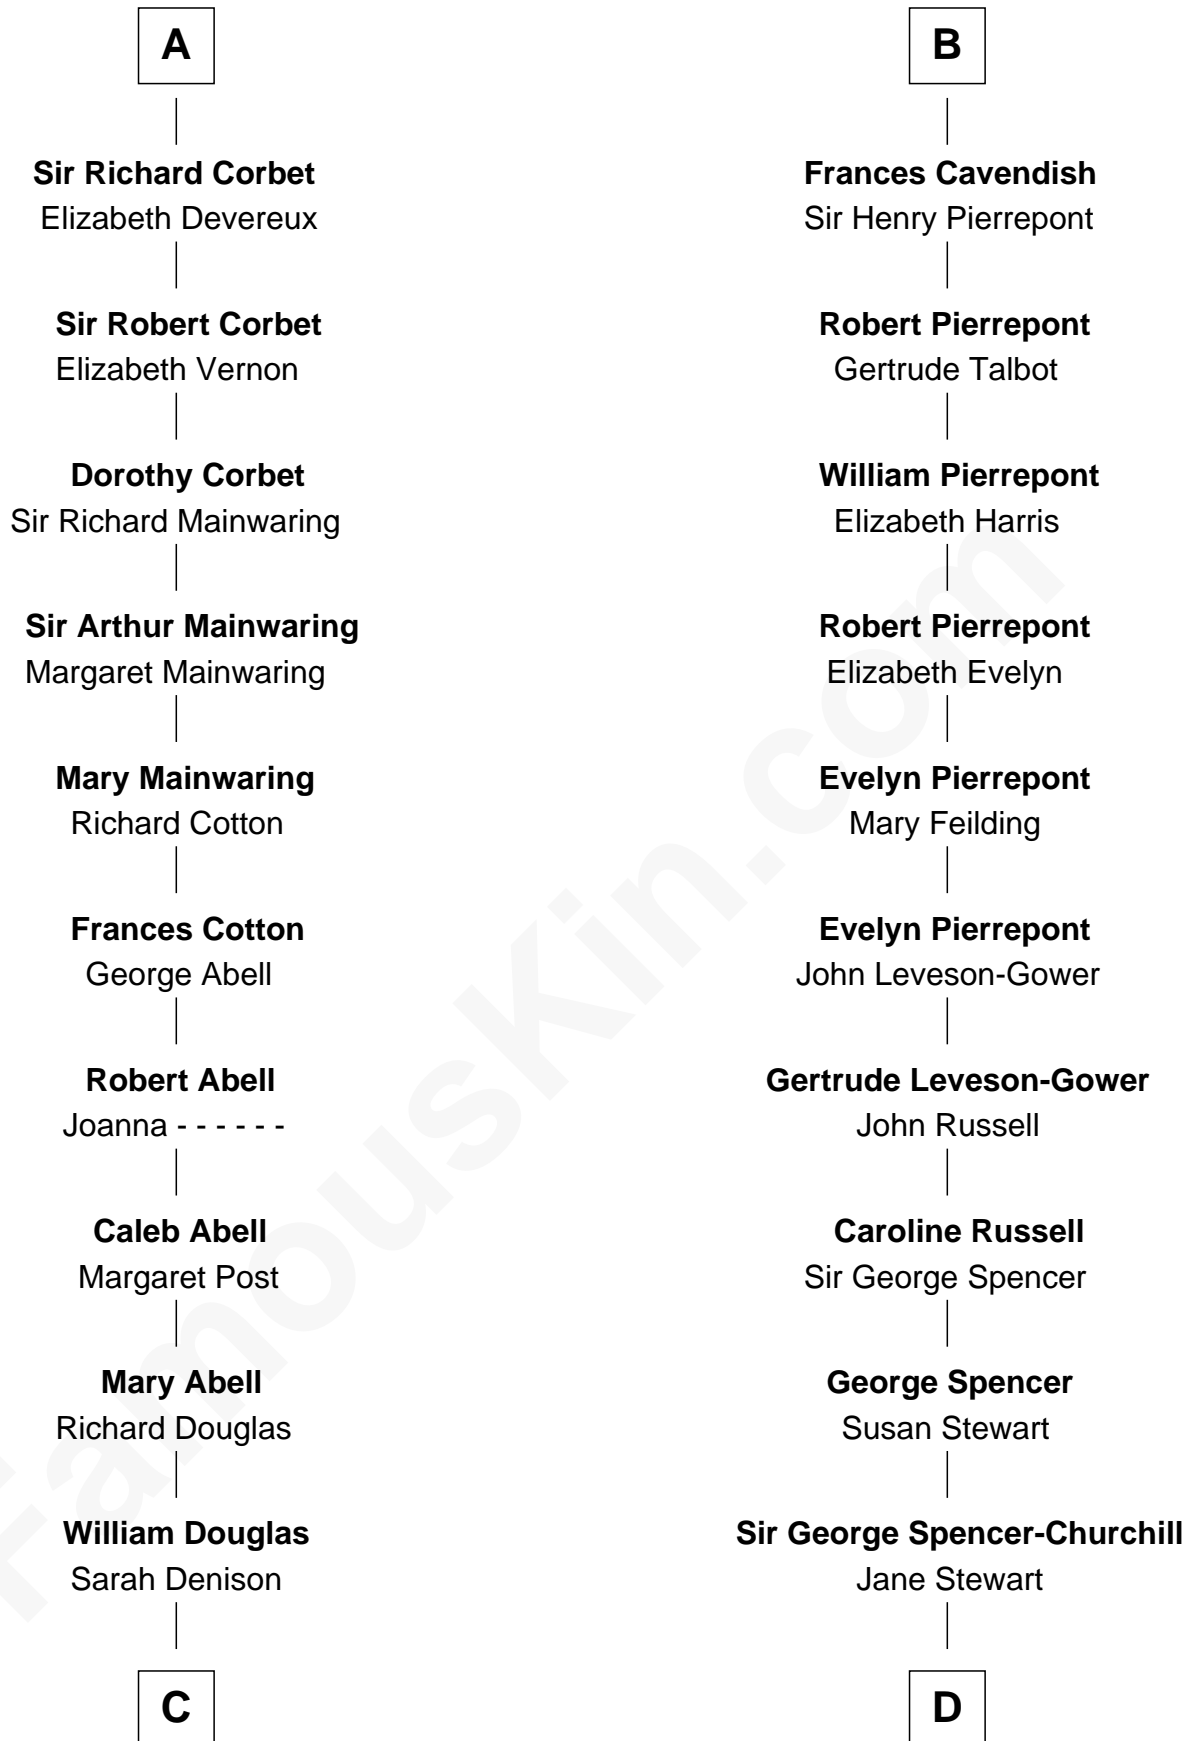

FamousKin.com
Relationship Chart of
Melvyn Douglas
Movie Actor

19th cousin 2 times removed of
Sir Winston Churchill
Prime Minister of the United Kingdom

C

Richard Douglas

Lucy Way

Erskine Douglas

Sophia Garrett

Emma Jane Douglas

Col. George Taliaferro Shackelford

Lena Priscilla Shackelford

Edouard Gregory Hesselberg

Melvyn Douglas

Movie Actor

D

Sir John Winston Spencer-Churchill