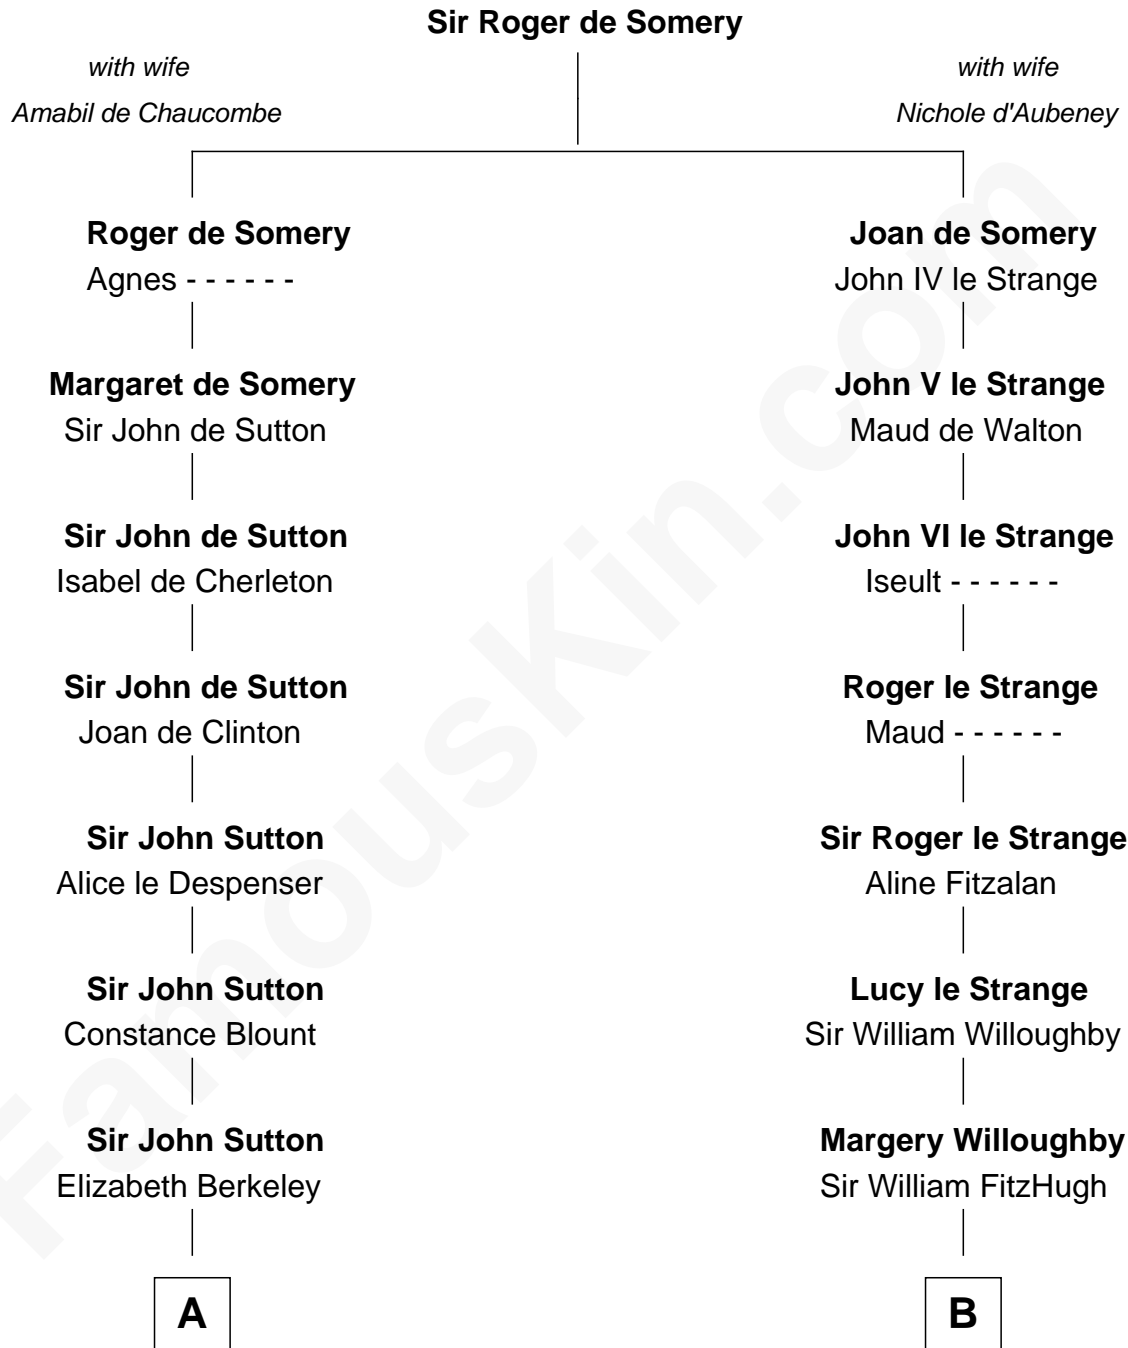

FamousKin.com
Relationship Chart of
Melvyn Douglas
Movie Actor

20th cousin 1 time removed of
William Howard Taft
27th U.S. President

C

Erskine Douglas

Sophia Garrett

Emma Jane Douglas

Col. George Taliaferro Shackelford

Lena Priscilla Shackelford

Edouard Gregory Hesselberg

Melvyn Douglas

Movie Actor

D

Abner Rawson

Mary Allen

Rhoda Rawson

Aaron Taft

Peter Rawson Taft

Sylvia Howard

Alphonso Taft

Louisa Maria Torrey

William Howard Taft

27th U.S. President

FamousKin.com