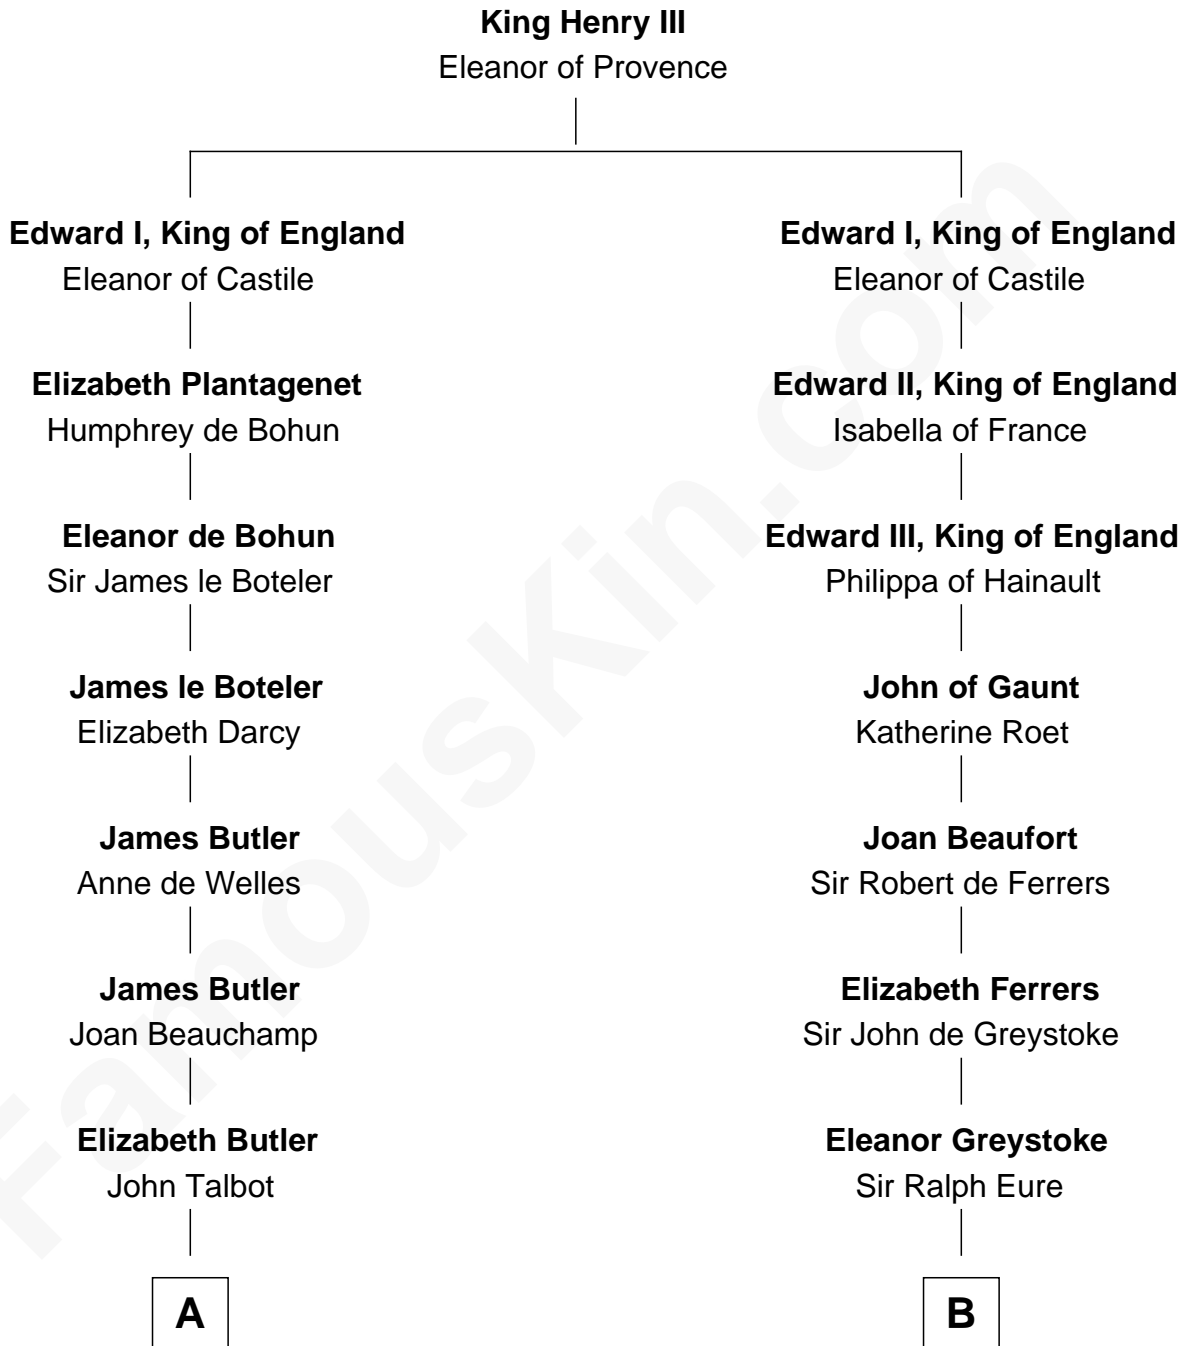

# FamousKin.com Relationship Chart of

**Melvyn Douglas**

*Movie Actor*

21st cousin of

**William Howard Taft**

*27th U.S. President*

**C**

**Richard Douglas**

Lucy Way

**Erskine Douglas**

Sophia Garrett

**Emma Jane Douglas**

Col. George Taliaferro Shackelford

**Lena Priscilla Shackelford**

Edouard Gregory Hesselberg

**Melvyn Douglas**

**Alphonso Taft**

Louisa Maria Torrey

**William Howard Taft**

*27th U.S. President*