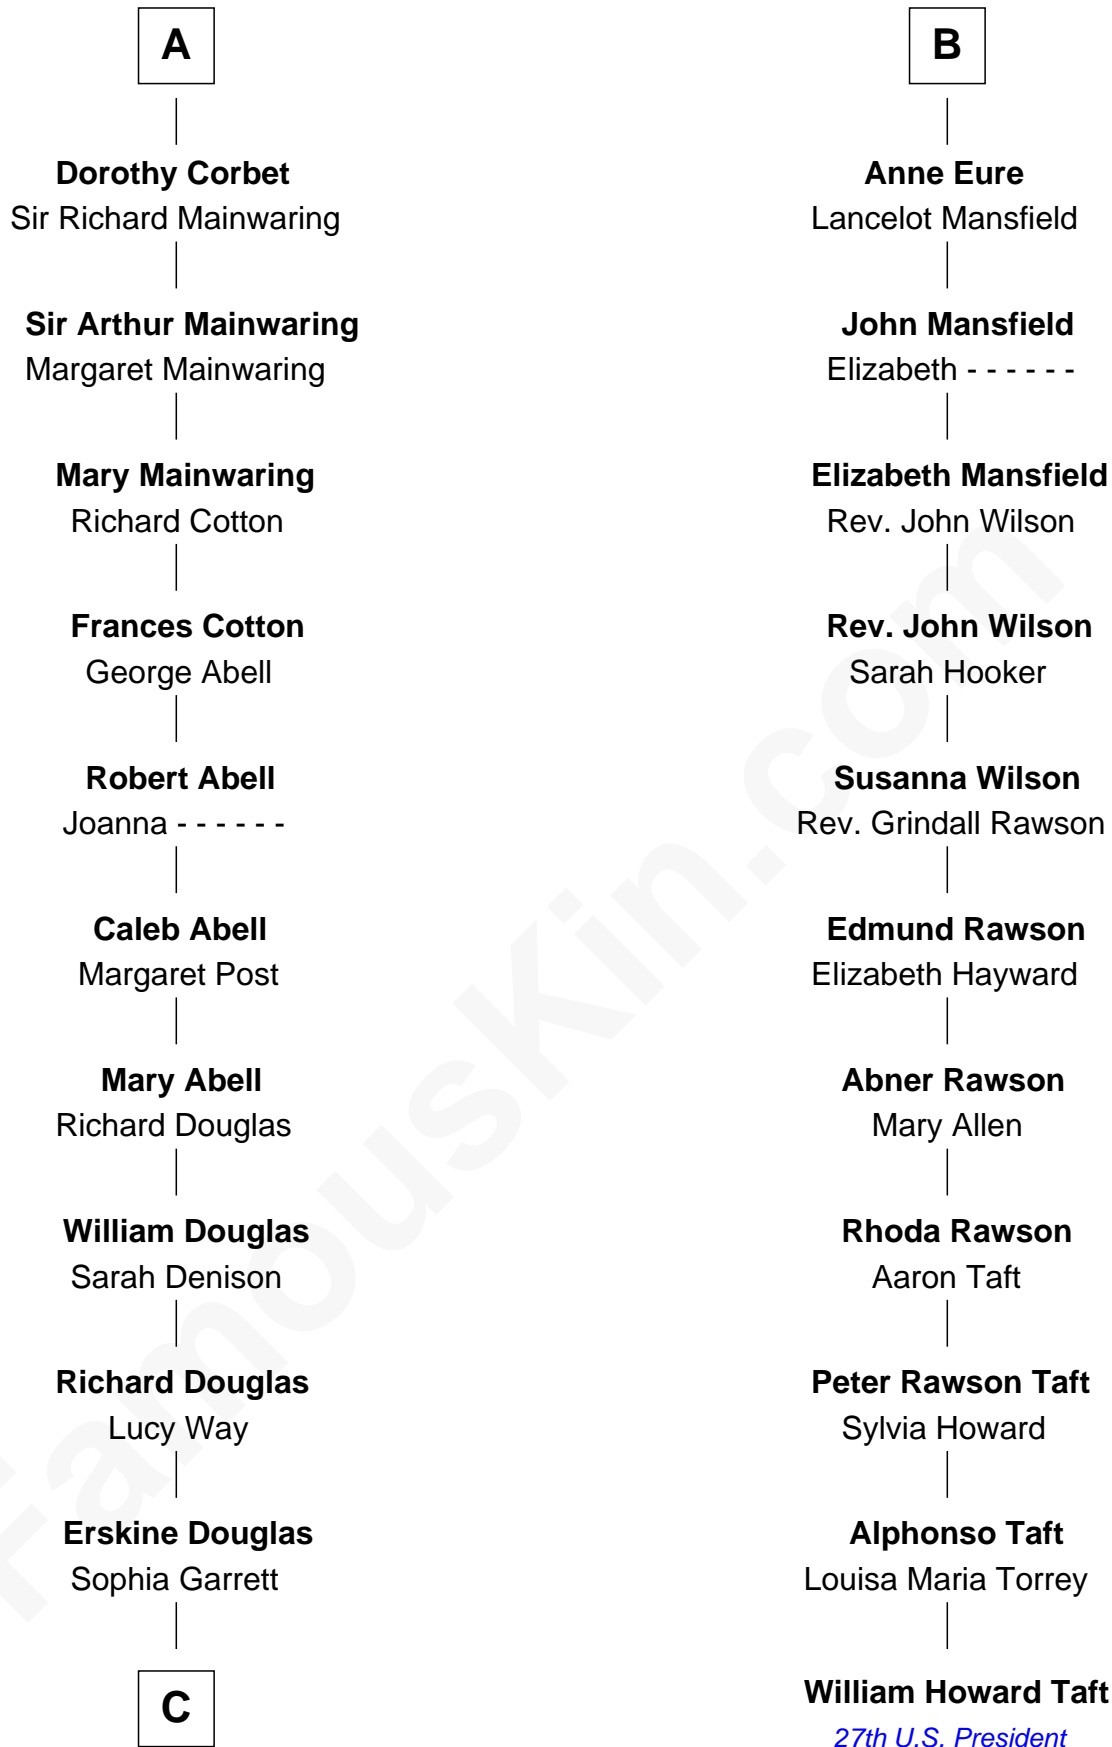

FamousKin.com
Relationship Chart of
Melvyn Douglas
Movie Actor

17th cousin 2 times removed of
William Howard Taft
27th U.S. President

C

Emma Jane Douglas
Col. George Taliaferro Shackelford

Lena Priscilla Shackelford
Edouard Gregory Hesselberg