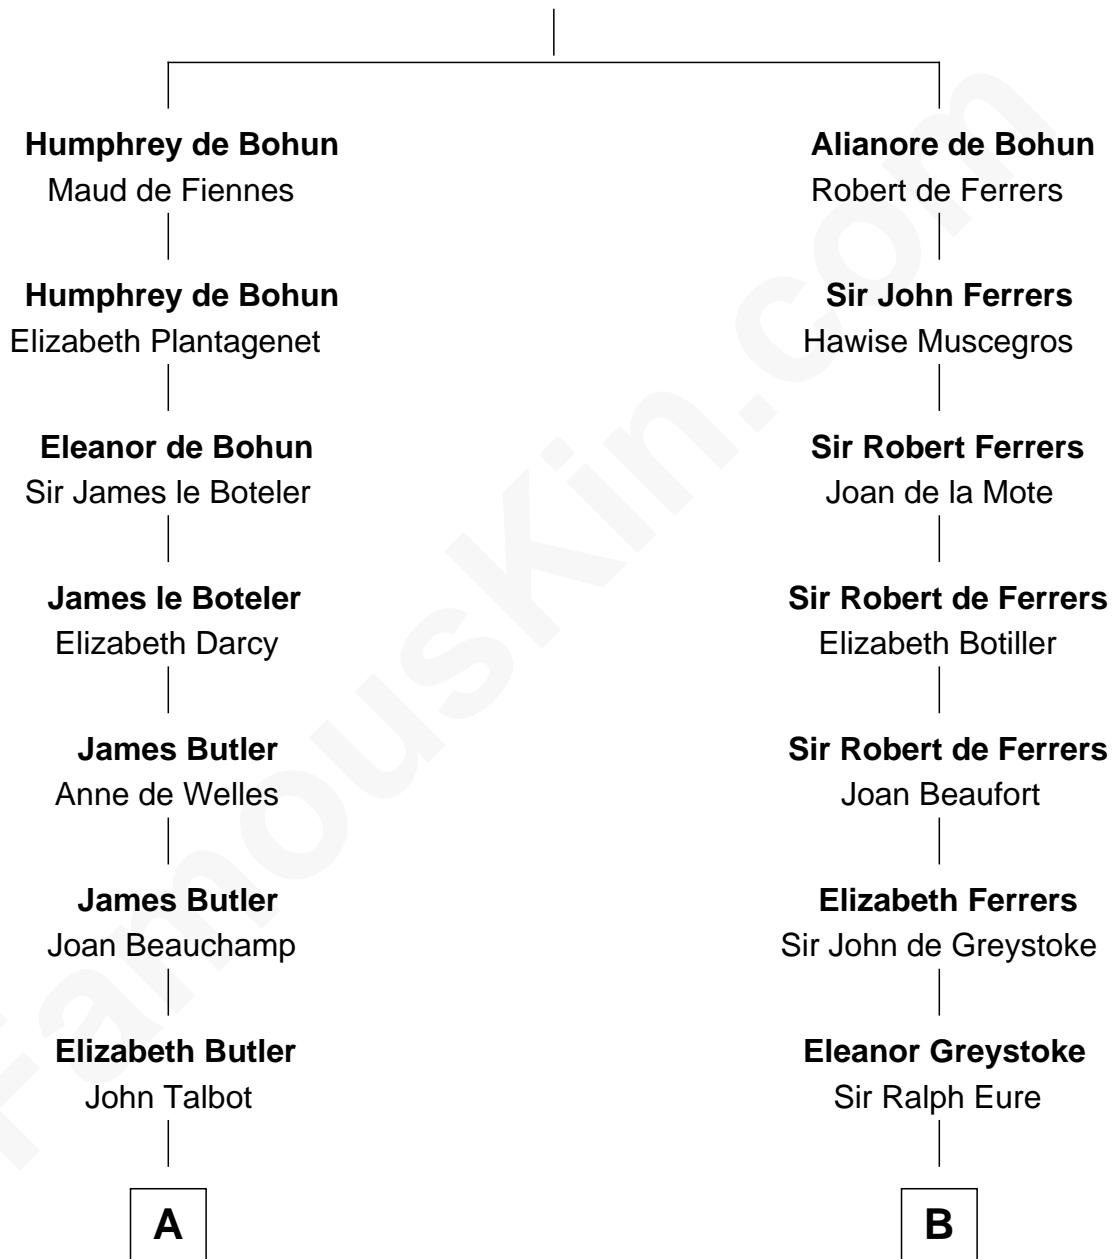

FamousKin.com Relationship Chart of

Melvyn Douglas

Movie Actor

21st cousin of

William Howard Taft

27th U.S. President

Sir Humphrey de Bohun

Eleanor de Braiose

C

Richard Douglas

Lucy Way

Erskine Douglas

Sophia Garrett

Emma Jane Douglas

Col. George Taliaferro Shackelford

Lena Priscilla Shackelford