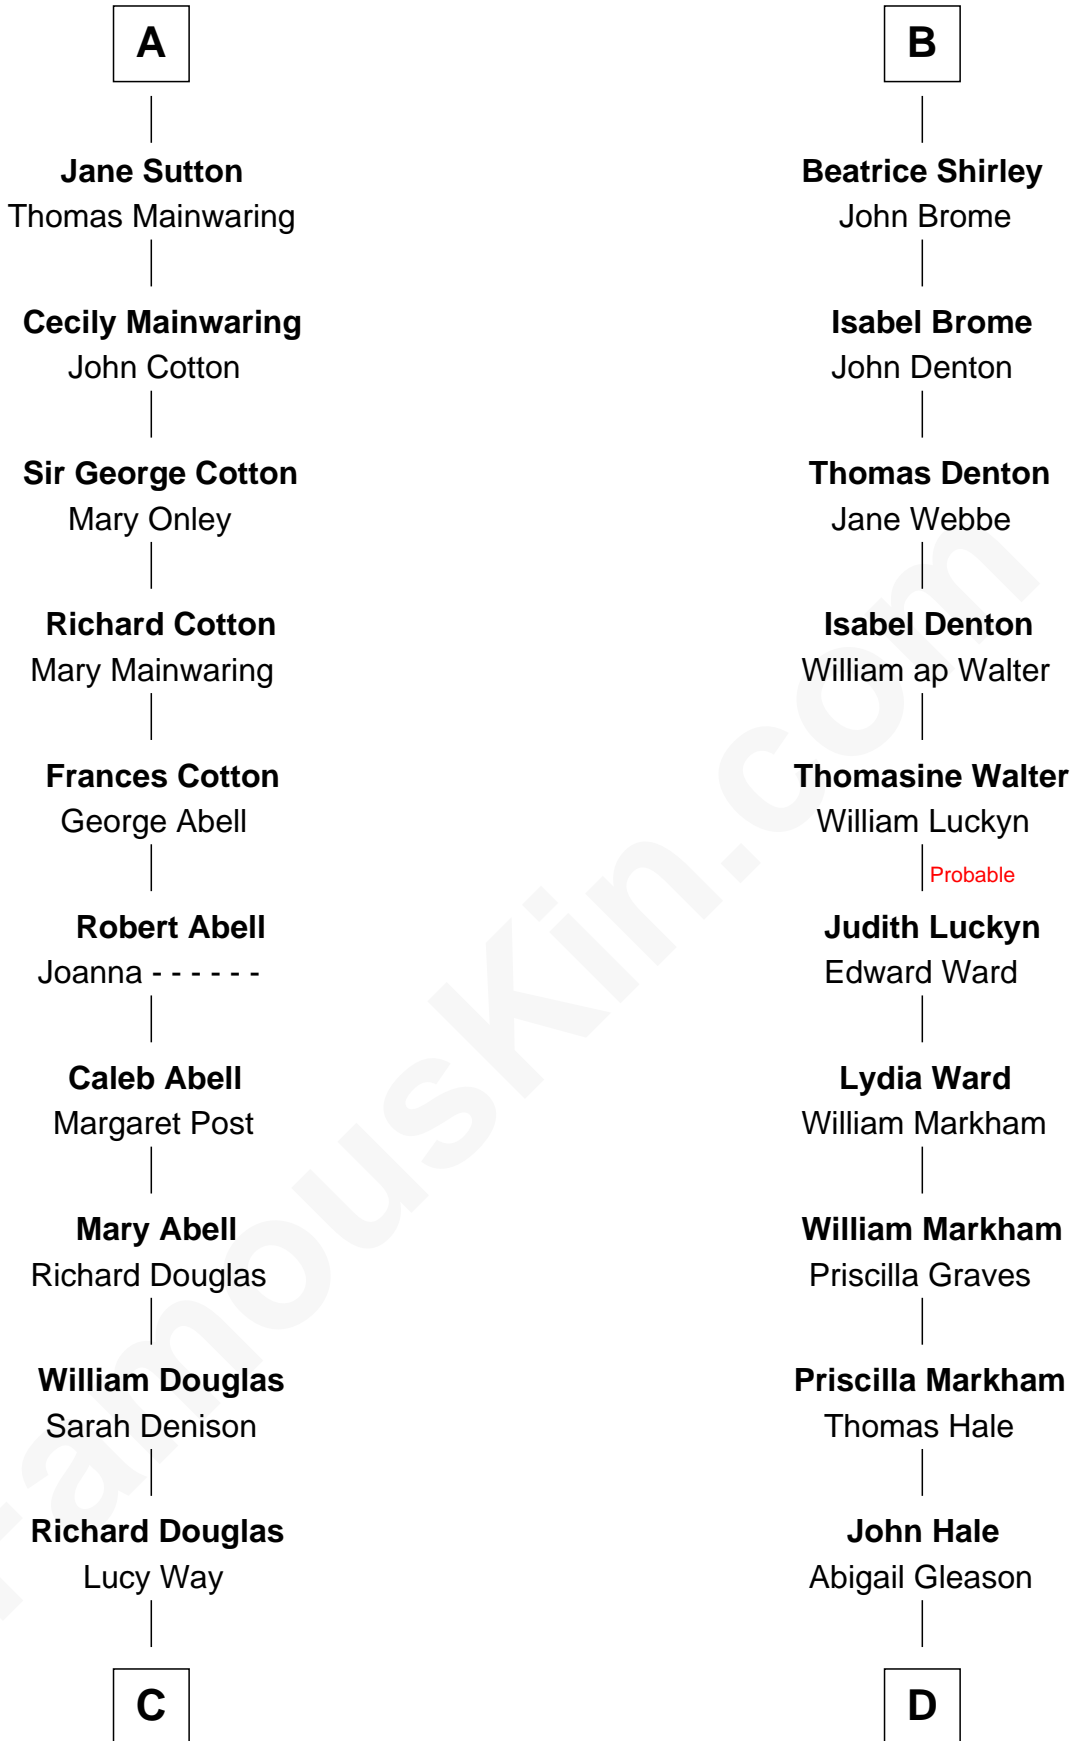

FamousKin.com
Relationship Chart of
Melvyn Douglas
Movie Actor

20th cousin 1 time removed of
Rutherford B. Hayes
19th U.S. President

C

Erskine Douglas

Sophia Garrett

Emma Jane Douglas

Col. George Taliaferro Shackelford

Lena Priscilla Shackelford

Edouard Gregory Hesselberg

Melvyn Douglas

Movie Actor

D

Abigail Hale

Isaac Chandler

Abigail Chandler

Israel Smith

Chloe Smith

Rutherford Hayes

Rutherford Hayes

Sophia Birchard

Rutherford B. Hayes

19th U.S. President