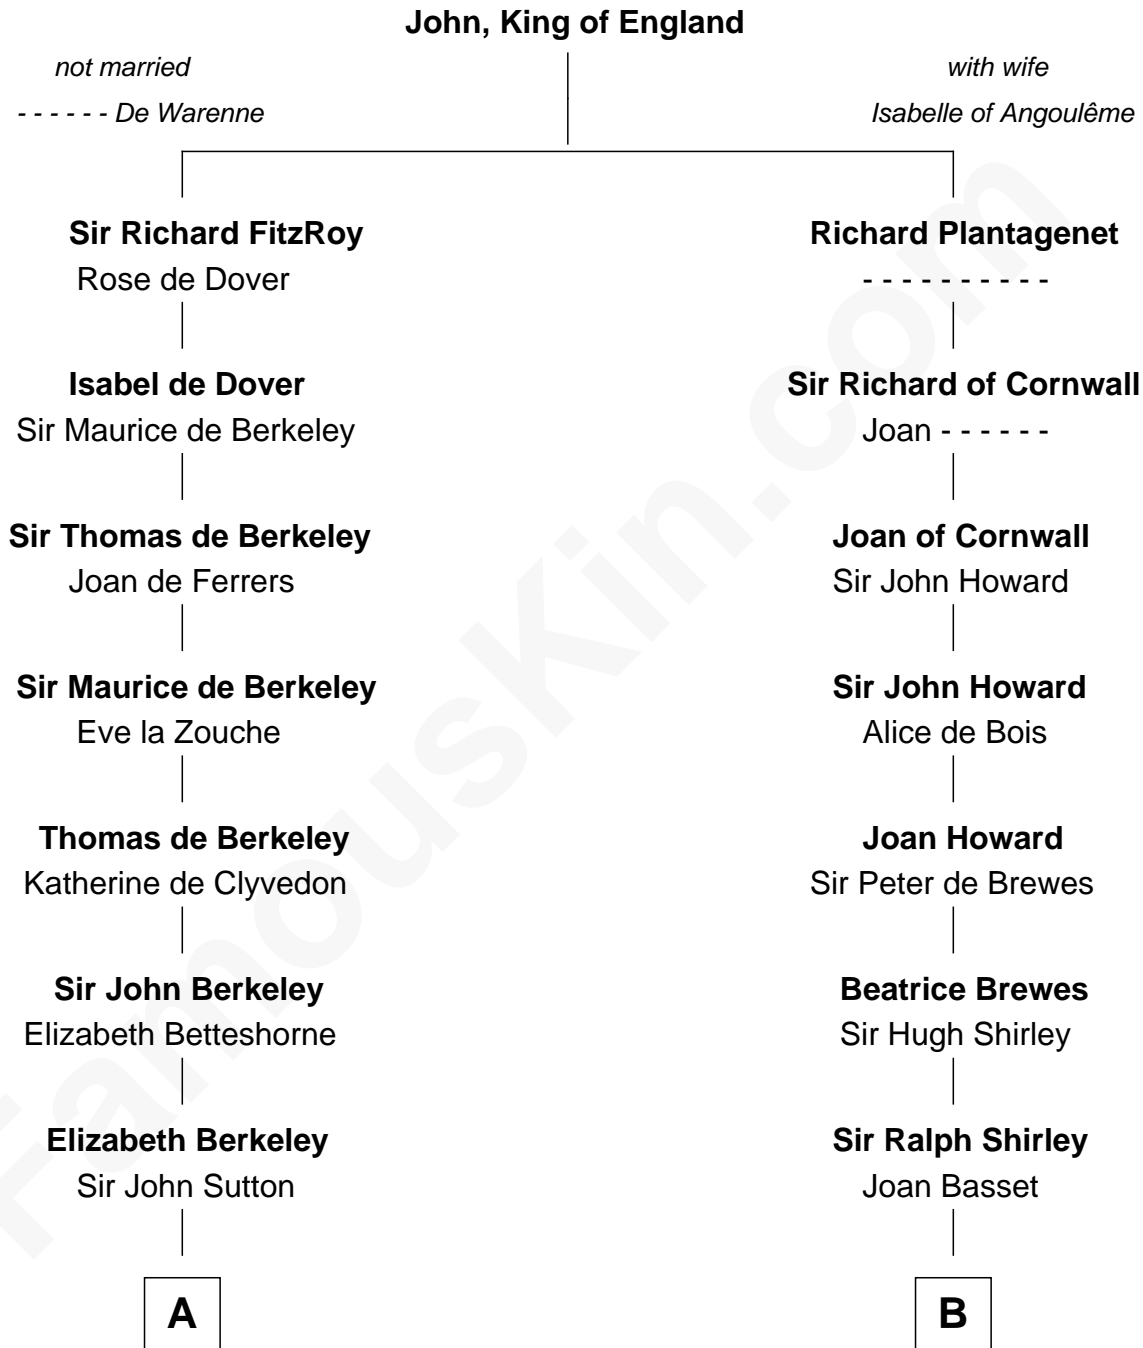

FamousKin.com
Relationship Chart of
Melvyn Douglas
Movie Actor

20th cousin 1 time removed of
Rutherford B. Hayes
19th U.S. President

C

Erskine Douglas

Sophia Garrett

Emma Jane Douglas

Col. George Taliaferro Shackelford

Lena Priscilla Shackelford

Edouard Gregory Hesselberg

Melvyn Douglas

Movie Actor

D

Abigail Hale

Isaac Chandler

Abigail Chandler

Israel Smith

Chloe Smith

Rutherford Hayes

Rutherford Hayes

Sophia Birchard

Rutherford B. Hayes

19th U.S. President