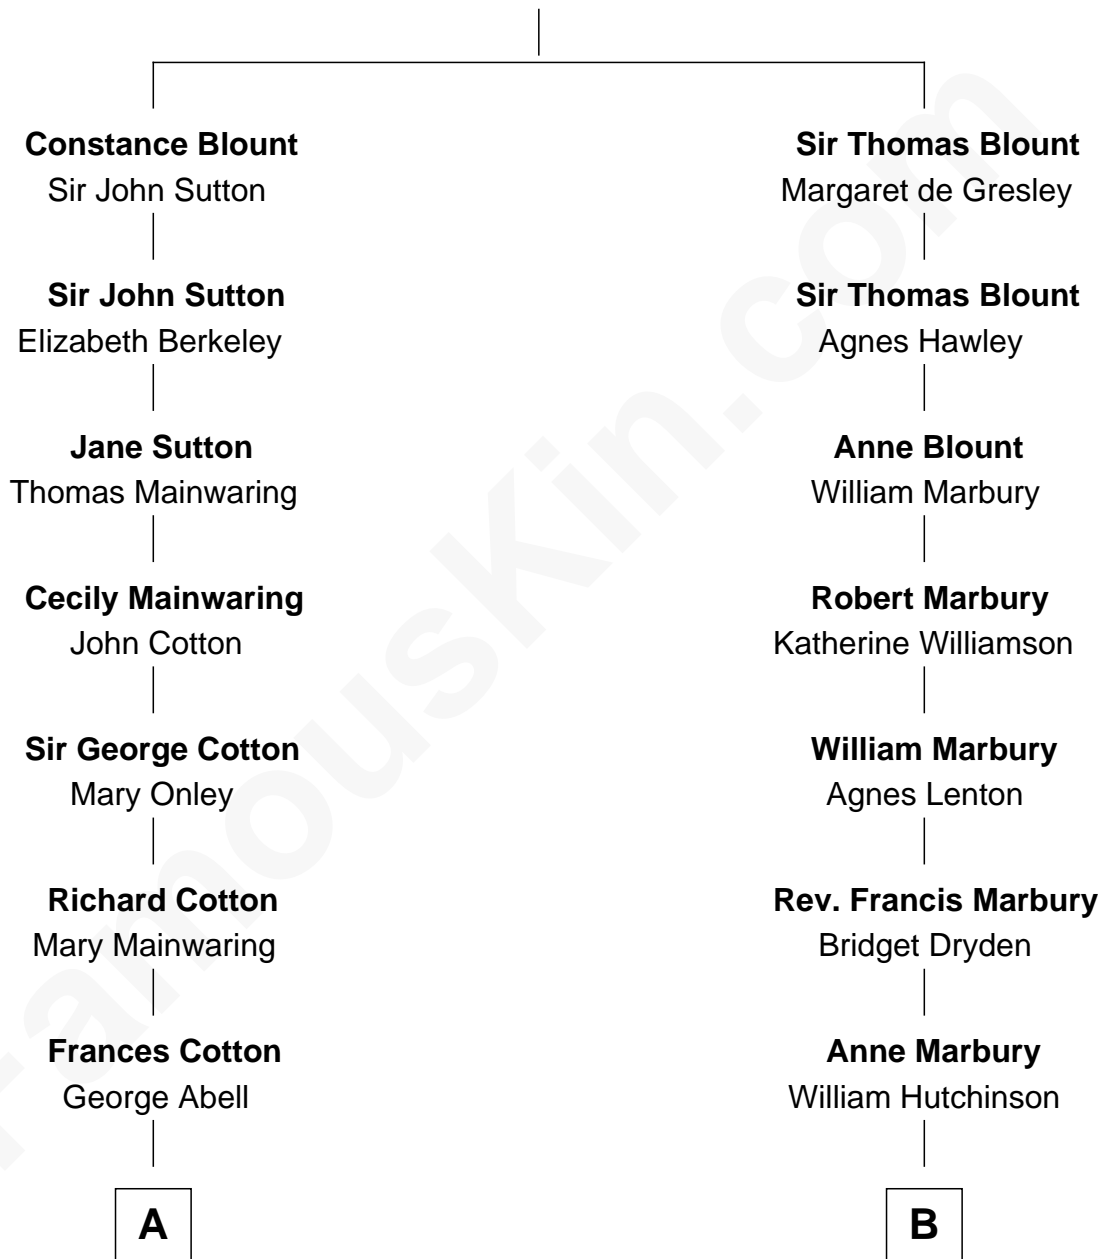

FamousKin.com
Relationship Chart of
Melvyn Douglas
Movie Actor

15th cousin 2 times removed of
Mitt Romney
70th Governor of Massachusetts

Sir Walter Blount
 Sancha de Ayala

Mitt Romney photo by [Gage Skidmore](#) (CC BY-SA 3.0)