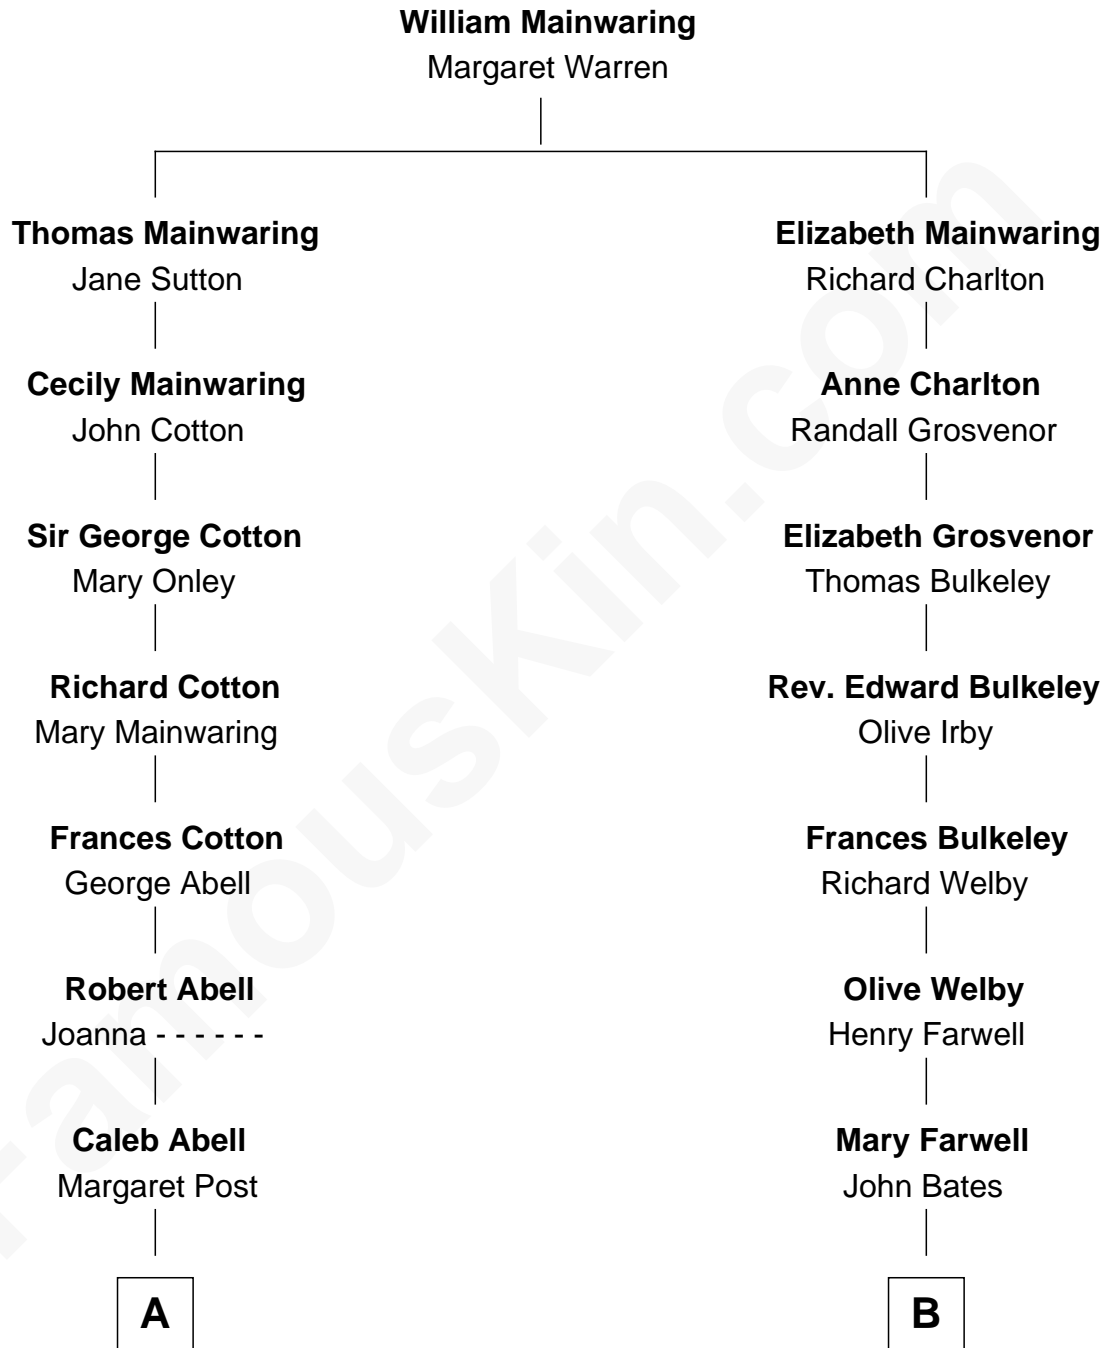

FamousKin.com Relationship Chart of

Melvyn Douglas

Movie Actor

13th cousin 2 times removed of

Mitt Romney

70th Governor of Massachusetts

A

Mary Abell
Richard Douglas

William Douglas
Sarah Denison

Richard Douglas
Lucy Way

Erskine Douglas
Sophia Garrett

Emma Jane Douglas
Col. George Taliaferro Shackelford

Lena Priscilla Shackelford
Edouard Gregory Hesselberg

Melvyn Douglas
Movie Actor

Alma Luella Robison
Harold Arundel LaFount

Lenore Emily LaFount
George Wilcken Romney

Mitt Romney
70th Governor of Massachusetts