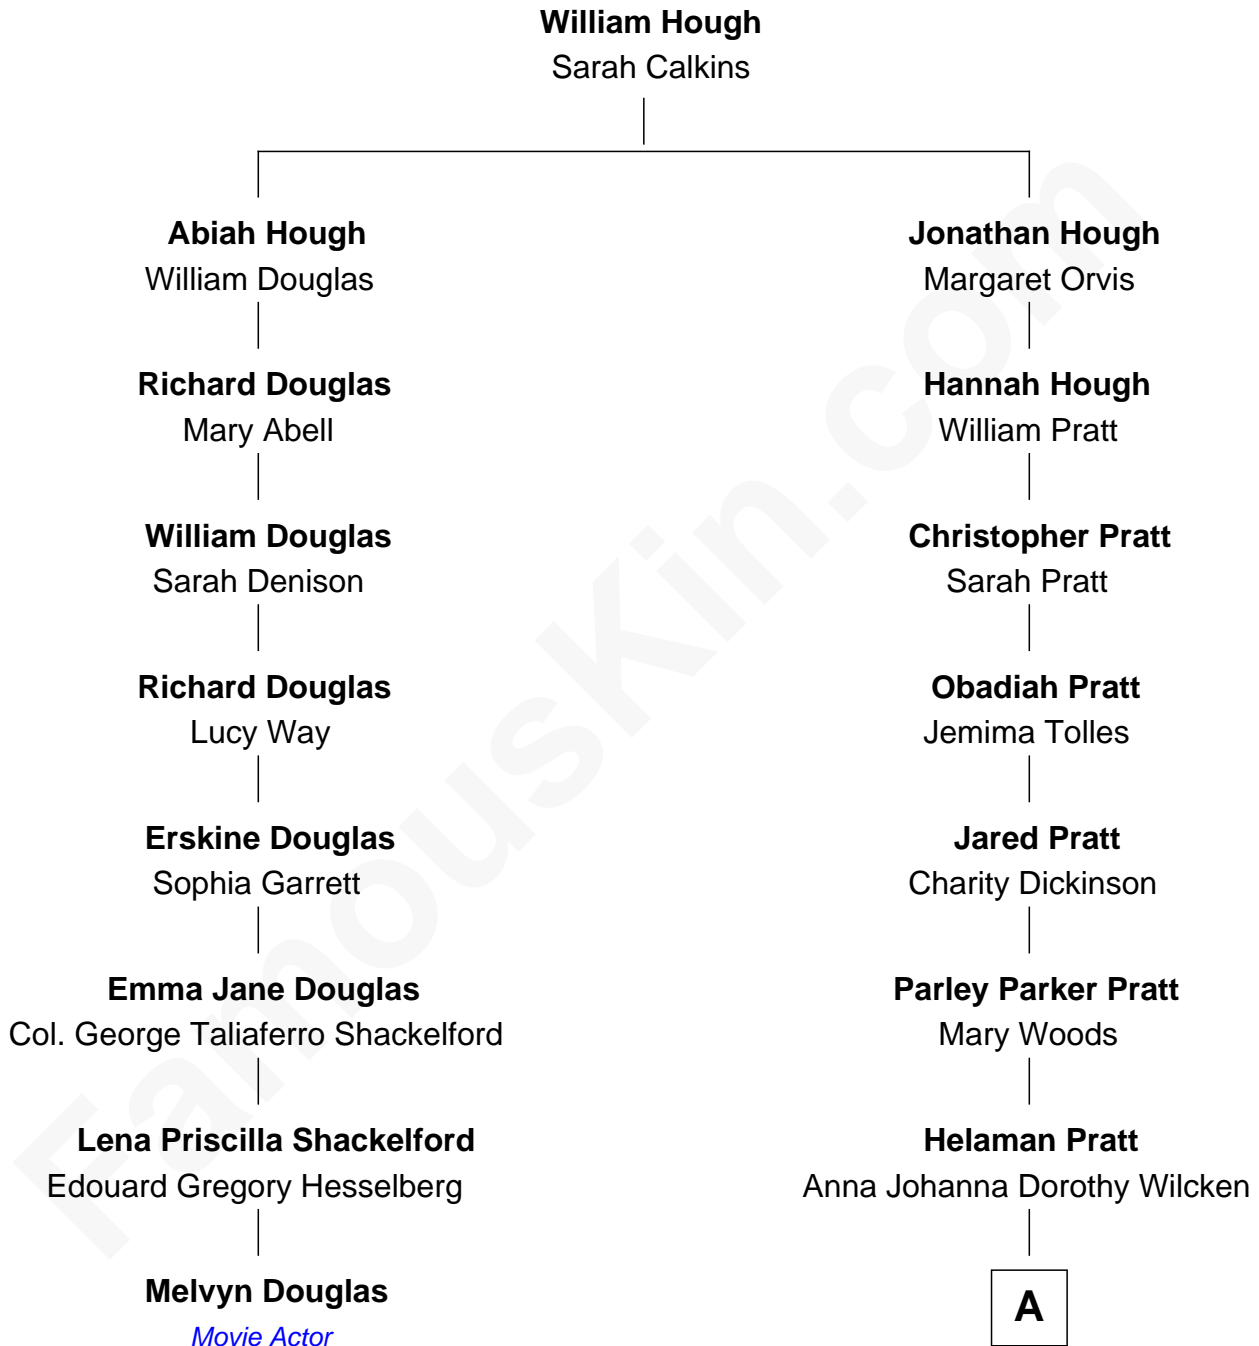

**FamousKin.com**  
**Relationship Chart of**  
**Melvyn Douglas**  
*Movie Actor*

7th cousin 2 times removed of  
**Mitt Romney**  
*70th Governor of Massachusetts*

A

**Anna Amelia Pratt**  
Gaskell Samuel Romney

**George Wilcken Romney**  
Lenore Emily LaFount

**Mitt Romney**  
*70th Governor of Massachusetts*

FamousKin.com