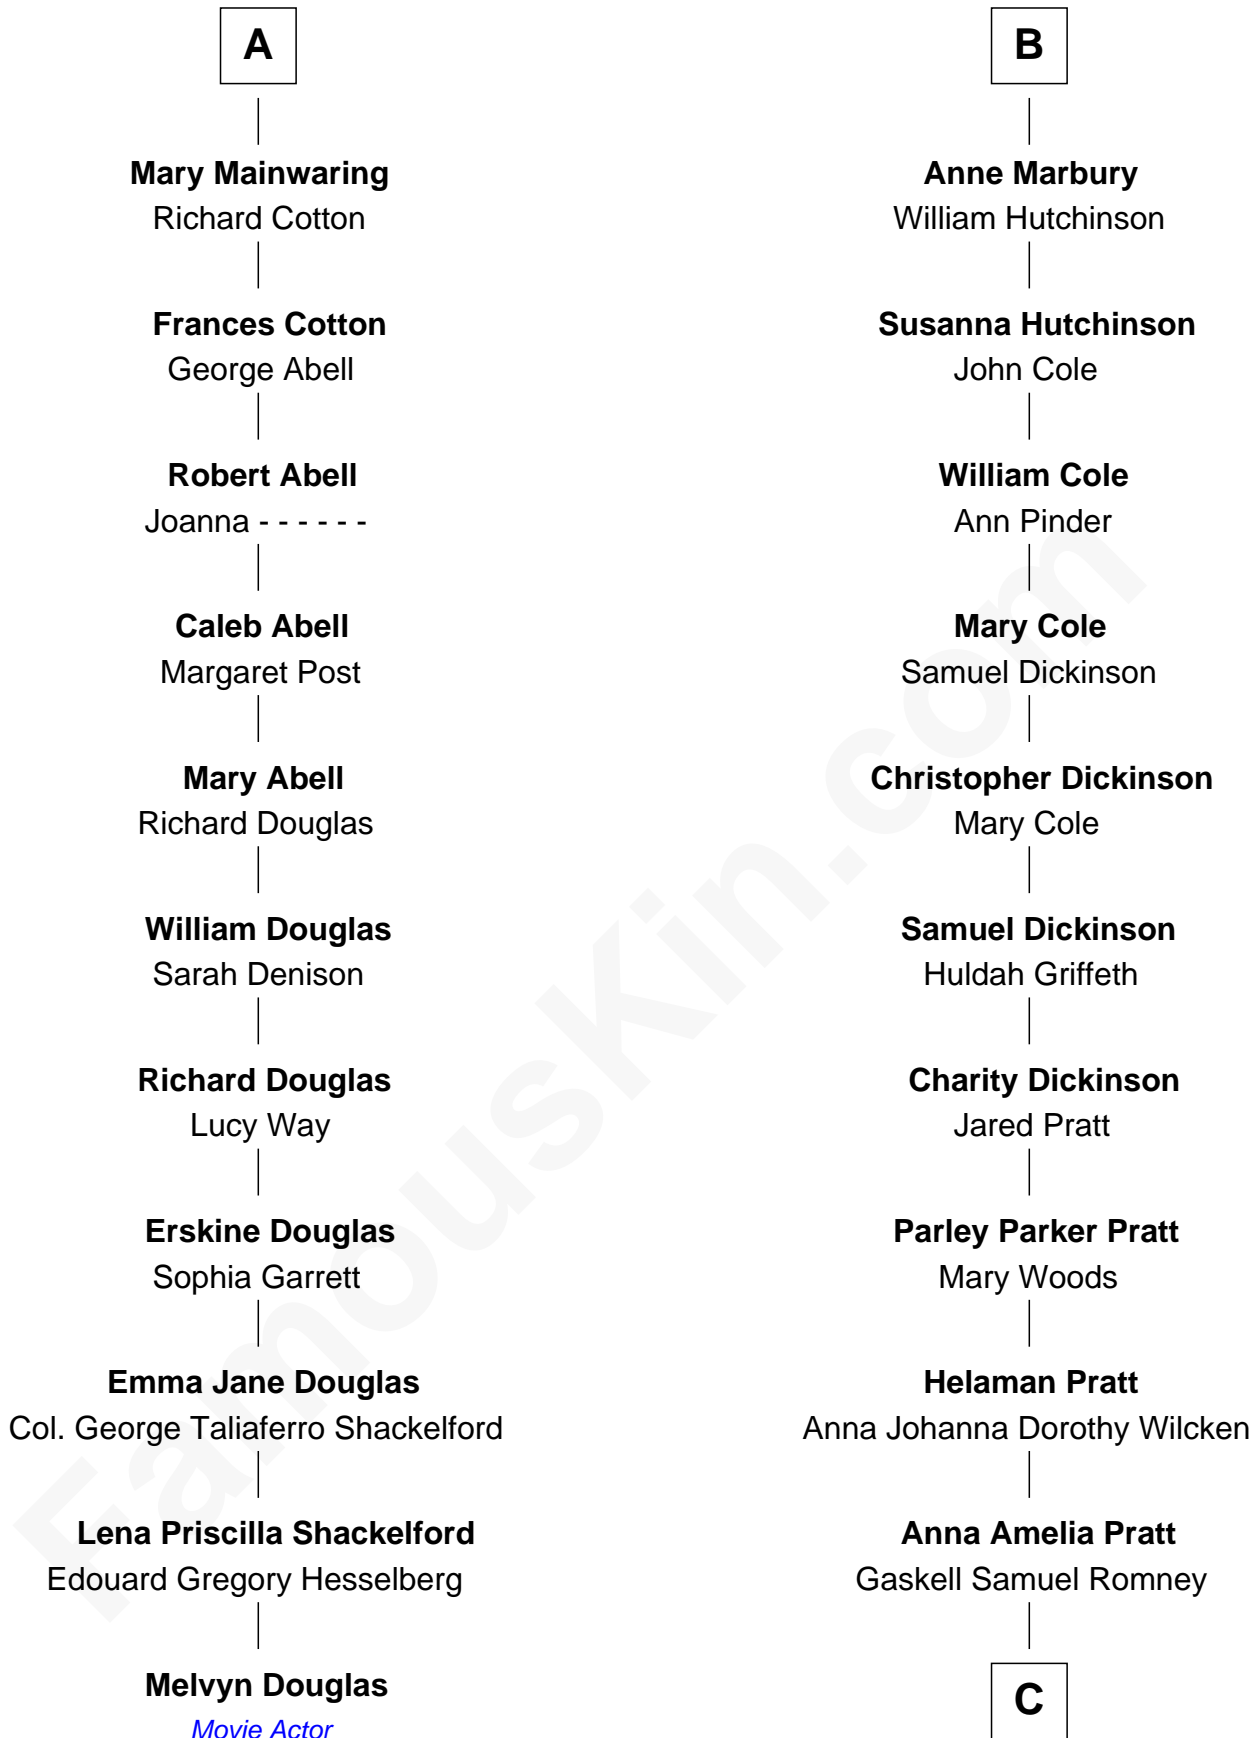

FamousKin.com Relationship Chart of

Melvyn Douglas

Movie Actor

17th cousin 1 time removed of

Mitt Romney

70th Governor of Massachusetts

C

George Wilcken Romney

Lenore Emily LaFount

Mitt Romney

70th Governor of Massachusetts

FamousKin.com