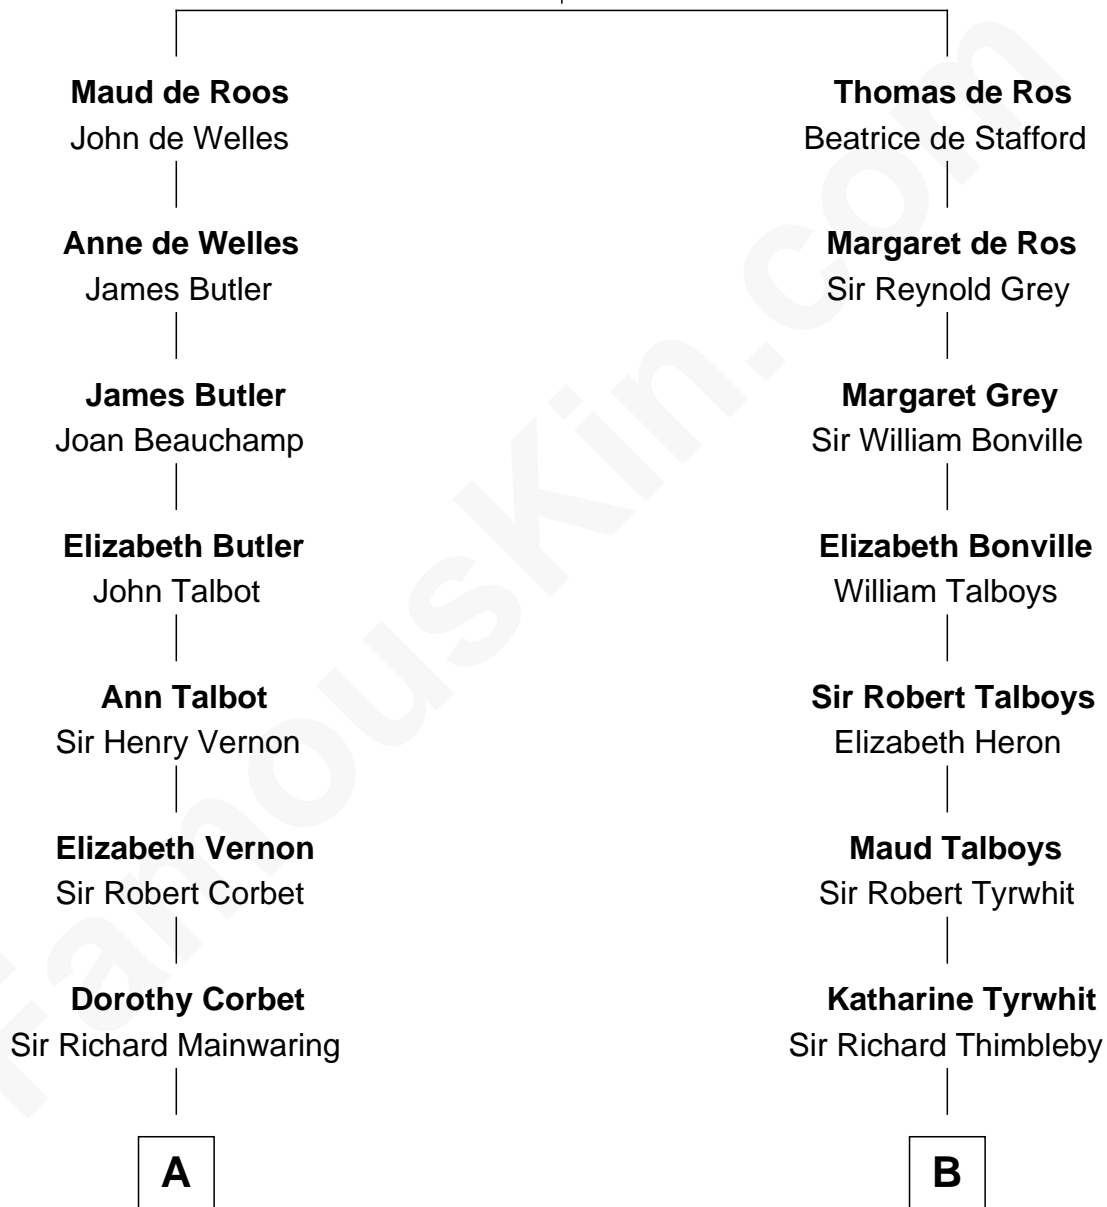

FamousKin.com Relationship Chart of

Melvyn Douglas

Movie Actor

18th cousin 1 time removed of

Mitt Romney

70th Governor of Massachusetts

Sir William de Ros
Margery de Badlesmere

C

Lena Priscilla Shackelford
Edouard Gregory Hesselberg

Melvyn Douglas
Movie Actor

D

Alma Luella Robison
Harold Arundel LaFount

Lenore Emily LaFount
George Wilcken Romney

Mitt Romney
70th Governor of Massachusetts