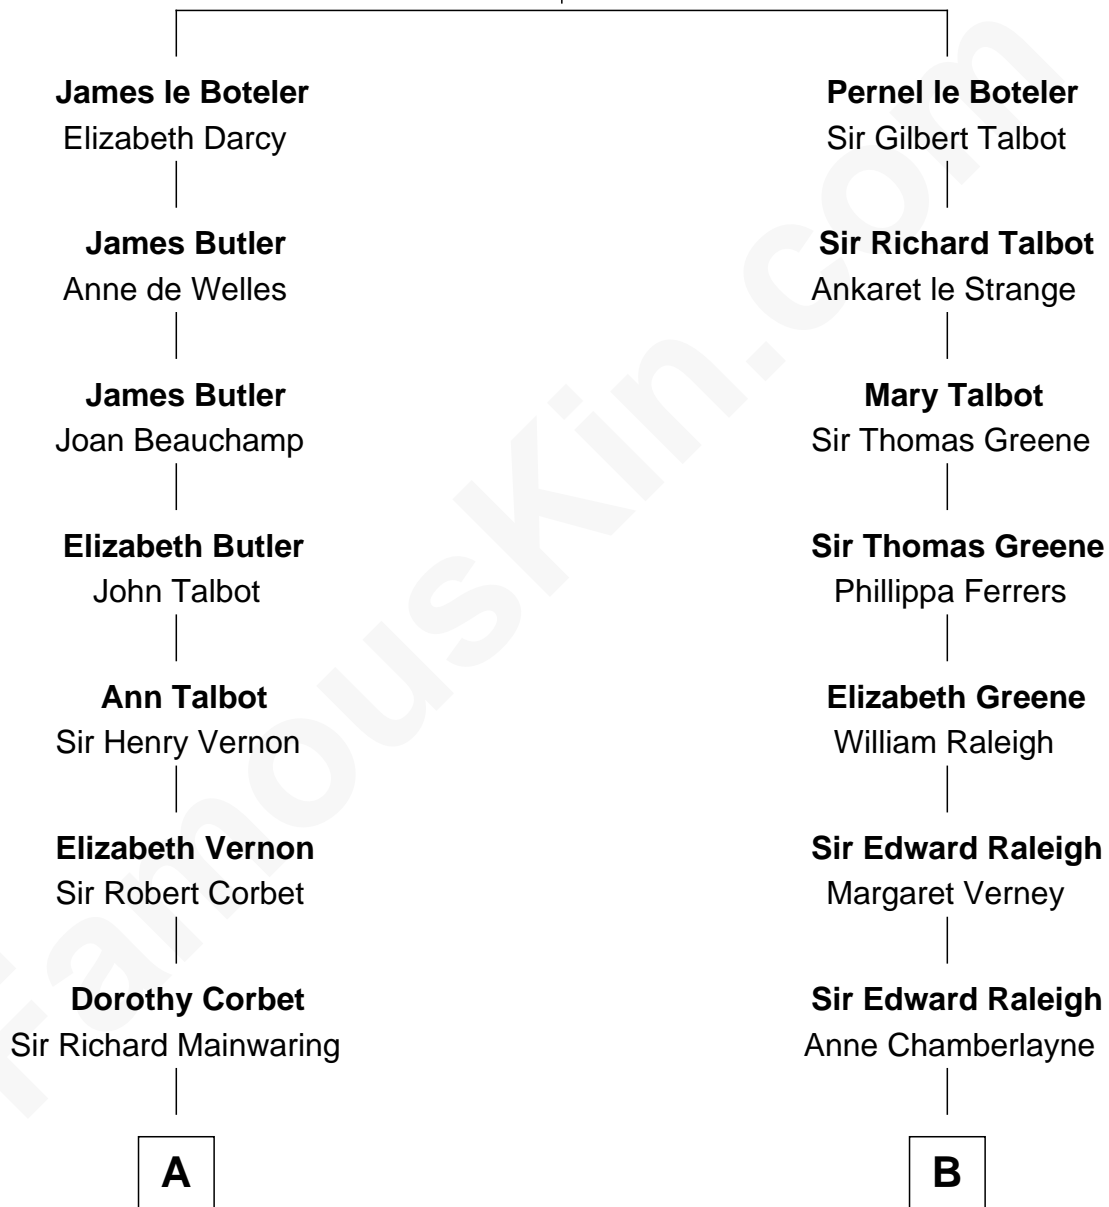

FamousKin.com Relationship Chart of

Melvyn Douglas
Movie Actor

18th cousin 3 times removed of

Mitt Romney

70th Governor of Massachusetts

Sir James le Boteler
Eleanor de Bohun

C

Lena Priscilla Shackelford
Edouard Gregory Hesselberg

Melvyn Douglas
Movie Actor

D

Parley Parker Pratt
Mary Woods

Helaman Pratt
Anna Johanna Dorothy Wilcken

Anna Amelia Pratt
Gaskell Samuel Romney

George Wilcken Romney
Lenore Emily LaFount

Mitt Romney
70th Governor of Massachusetts