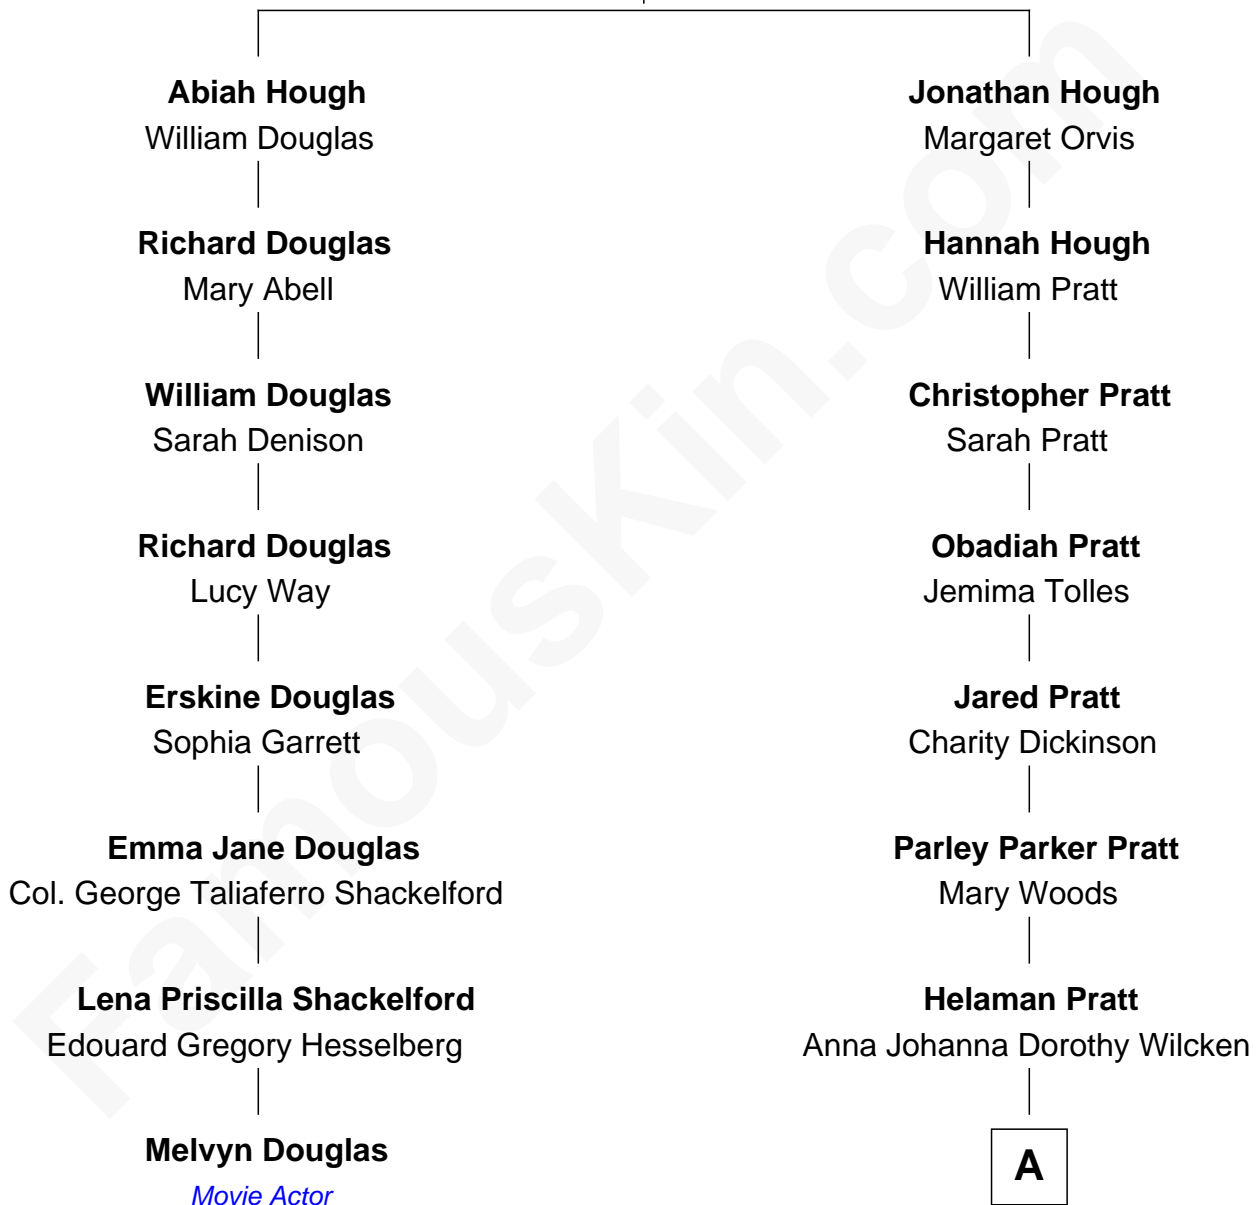

FamousKin.com Relationship Chart of

Melvyn Douglas

Movie Actor

7th cousin 1 time removed of

George Romney

43rd Governor of Michigan

William Hough
Sarah Calkins

A

Anna Amelia Pratt
Gaskell Samuel Romney

George Romney
43rd Governor of Michigan

FamousKin.com