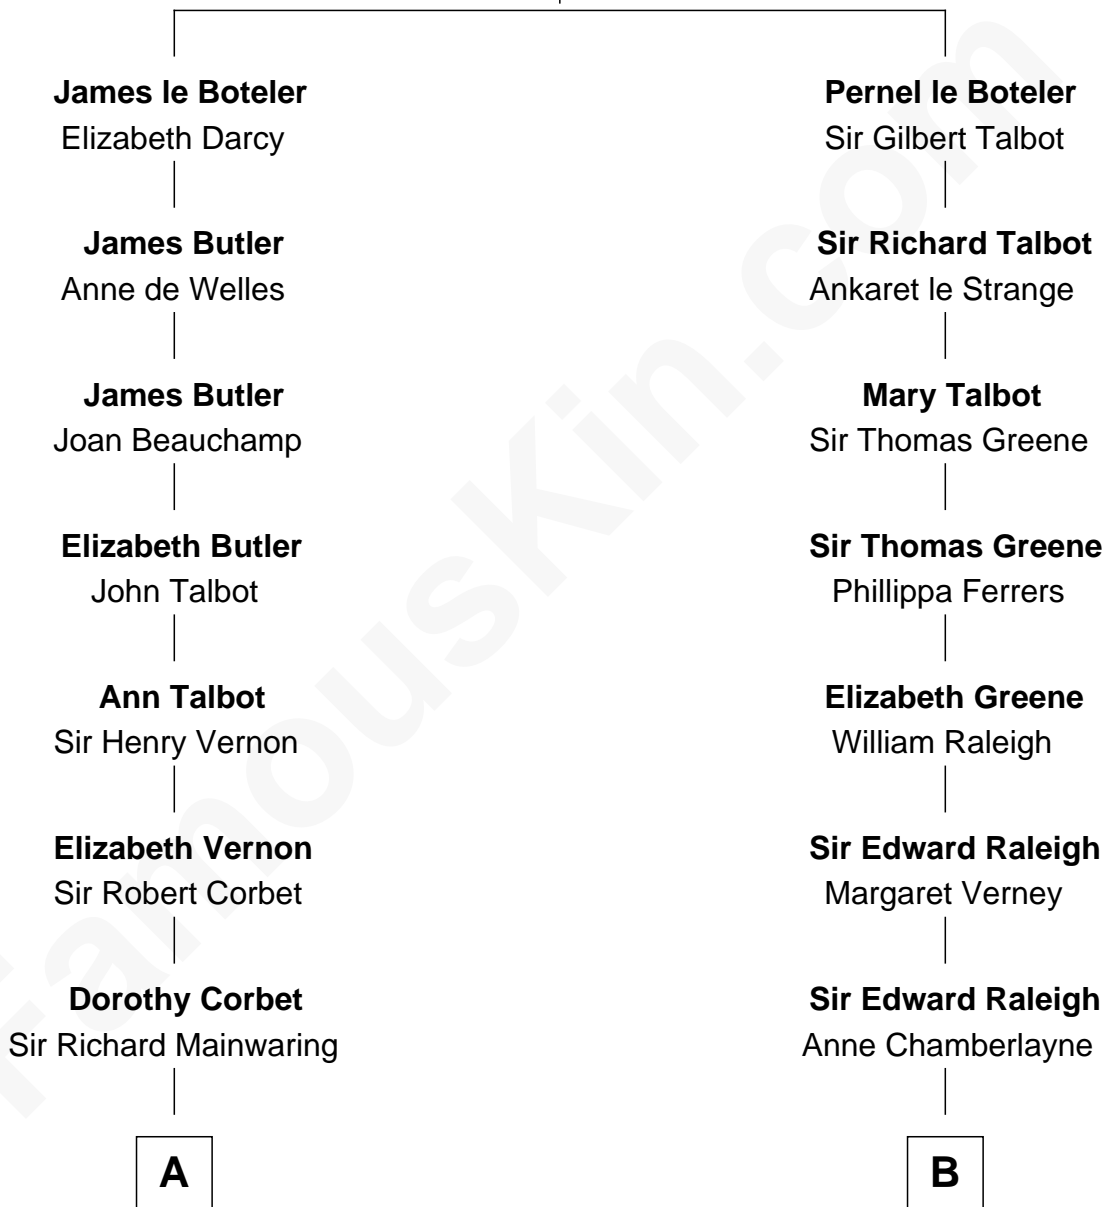

FamousKin.com

Relationship Chart of

Melvyn Douglas
Movie Actor

18th cousin 2 times removed of

George Romney
43rd Governor of Michigan

Sir James le Boteler
Eleanor de Bohun

C

Lena Priscilla Shackelford
Edouard Gregory Hesselberg

Melvyn Douglas
Movie Actor

D

Parley Parker Pratt
Mary Woods

Helaman Pratt
Anna Johanna Dorothy Wilcken

Anna Amelia Pratt
Gaskell Samuel Romney

George Romney
43rd Governor of Michigan

FamousKin.com