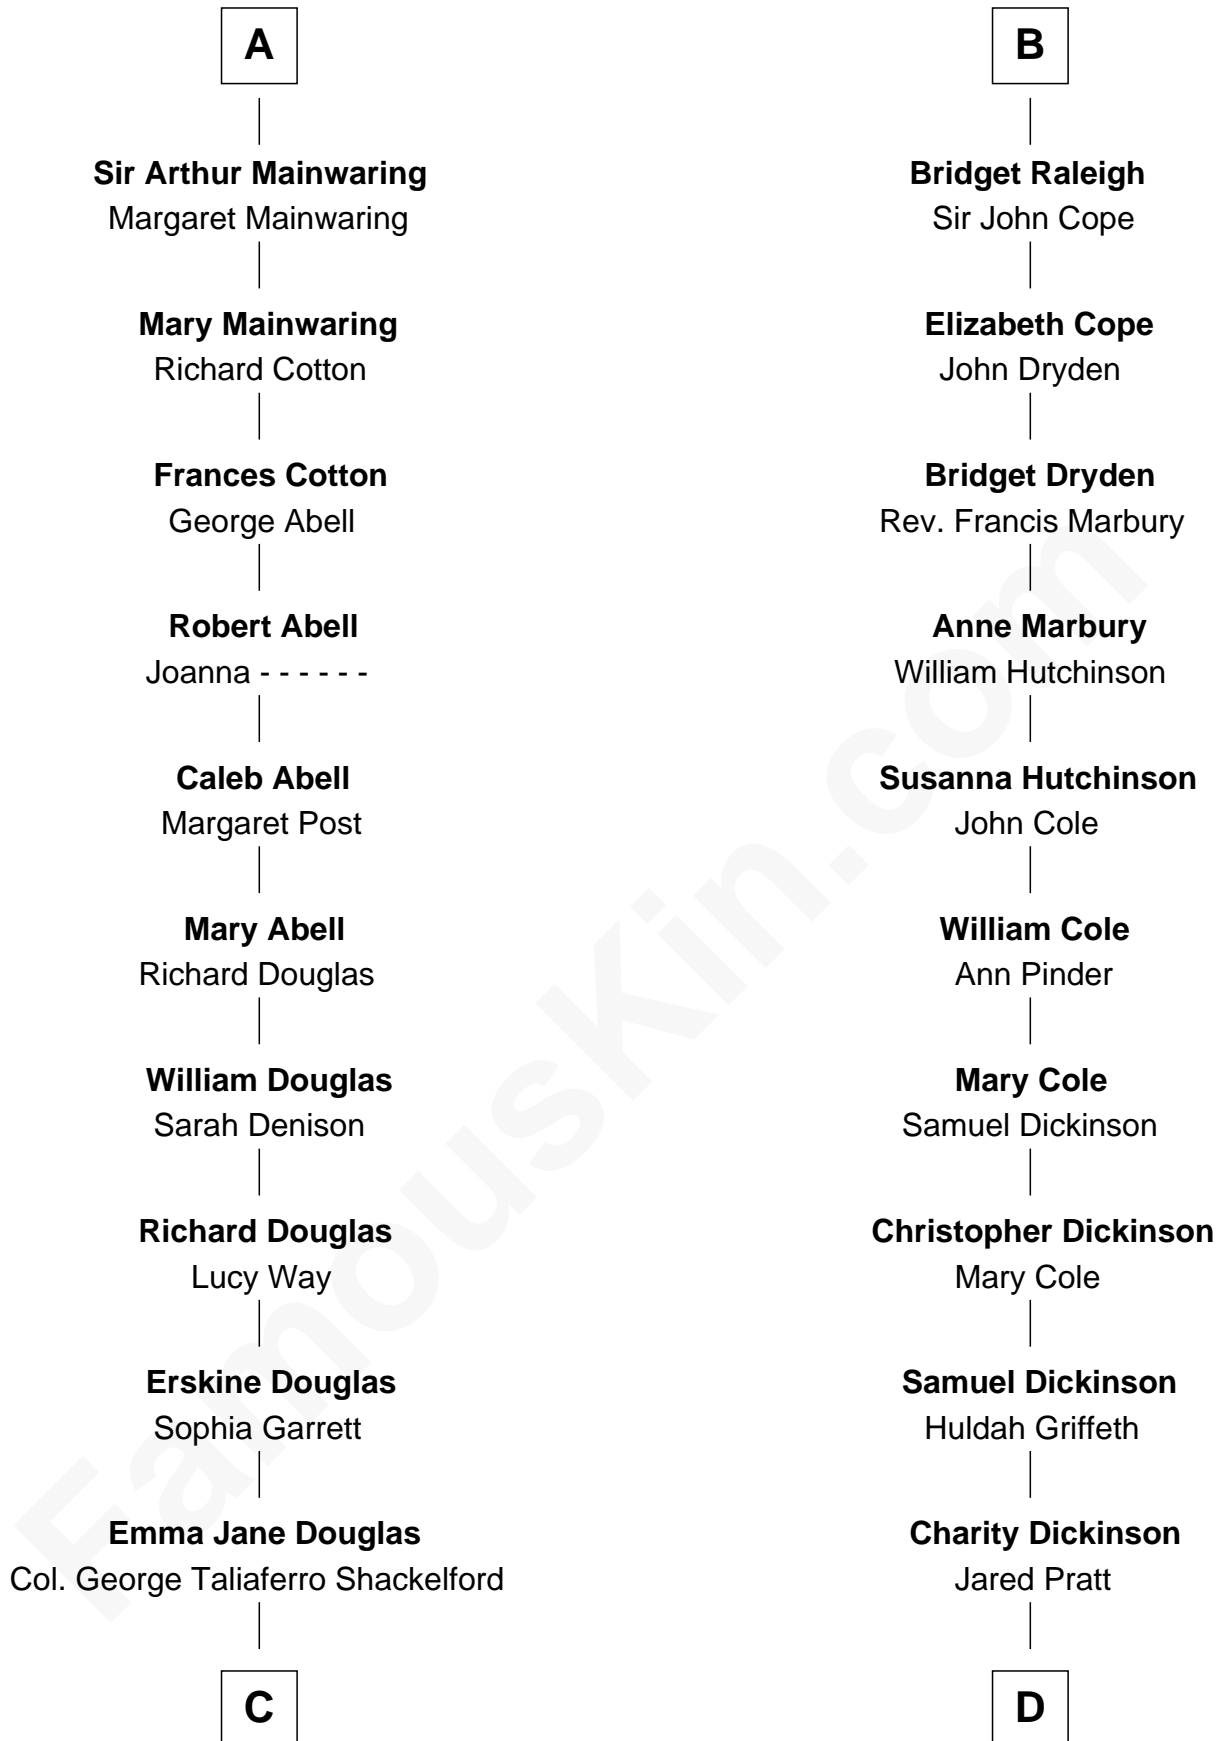

FamousKin.com

Relationship Chart of

Melvyn Douglas
Movie Actor

18th cousin 2 times removed of

George Romney
43rd Governor of Michigan

Sir James le Boteler
Eleanor de Bohun

C

Lena Priscilla Shackelford
Edouard Gregory Hesselberg

Melvyn Douglas
Movie Actor

D

Parley Parker Pratt
Mary Woods

Helaman Pratt
Anna Johanna Dorothy Wilcken

Anna Amelia Pratt
Gaskell Samuel Romney

George Romney
43rd Governor of Michigan

FamousKin.com