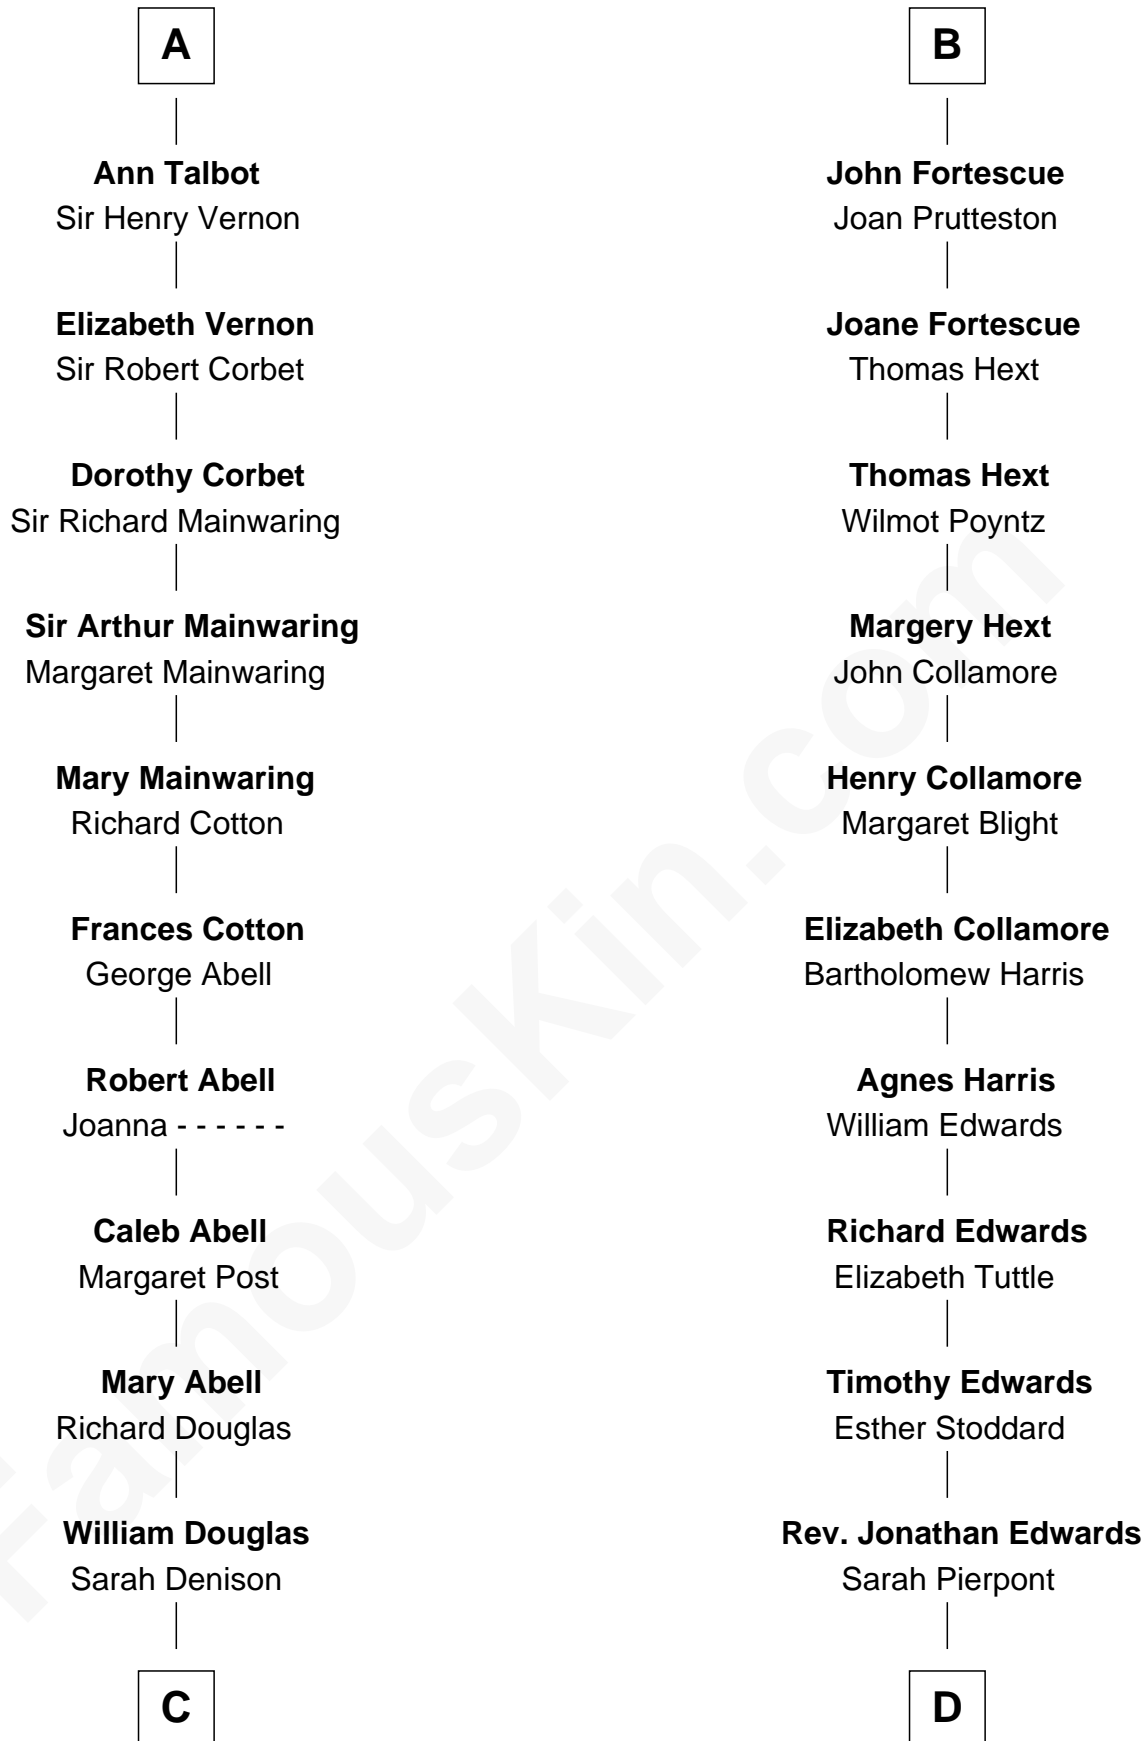

FamousKin.com
Relationship Chart of
Melvyn Douglas
Movie Actor

18th cousin 3 times removed of
Aaron Burr
Killed Alexander Hamilton

C

Richard Douglas

Lucy Way

Erskine Douglas

Sophia Garrett

Emma Jane Douglas

Col. George Taliaferro Shackelford

Lena Priscilla Shackelford

Edouard Gregory Hesselberg

Melvyn Douglas

Movie Actor

D

Esther Edwards

Aaron Burr

Aaron Burr

Killed Alexander Hamilton

FamousKin.com