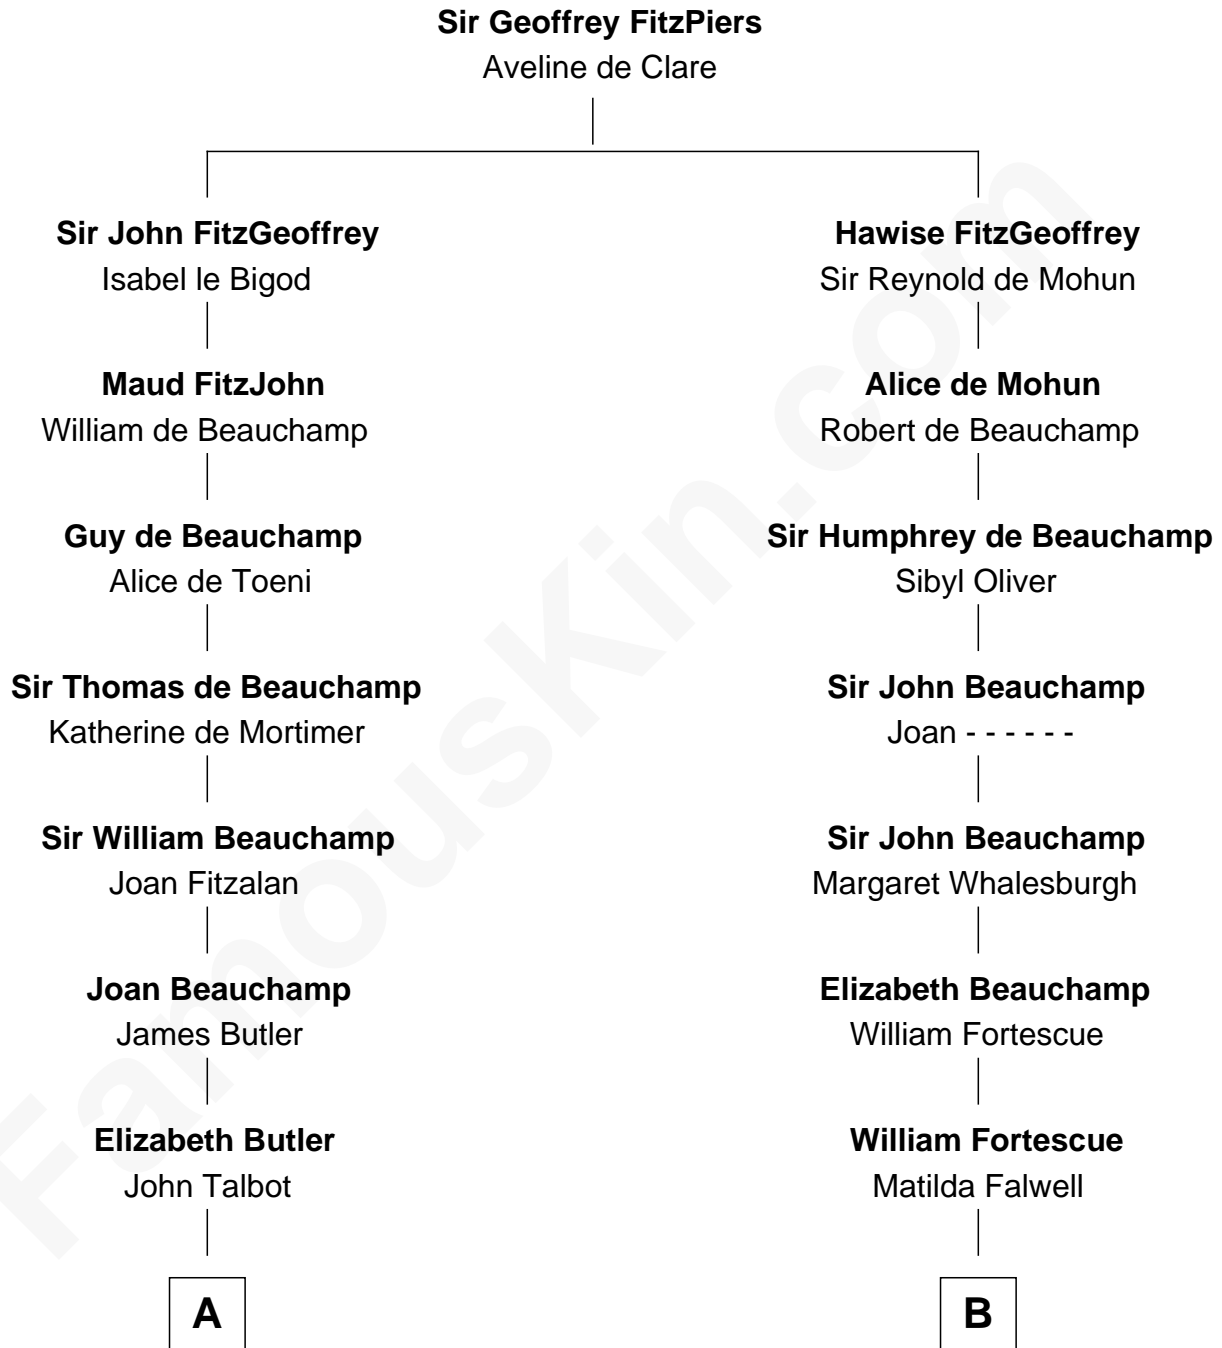

FamousKin.com
Relationship Chart of
Melvyn Douglas
Movie Actor

18th cousin 3 times removed of
Aaron Burr
Killed Alexander Hamilton

C

Richard Douglas

Lucy Way

Erskine Douglas

Sophia Garrett

Emma Jane Douglas

Col. George Taliaferro Shackelford

Lena Priscilla Shackelford

Edouard Gregory Hesselberg

Melvyn Douglas

Movie Actor

D

Esther Edwards

Aaron Burr

Aaron Burr

Killed Alexander Hamilton

FamousKin.com