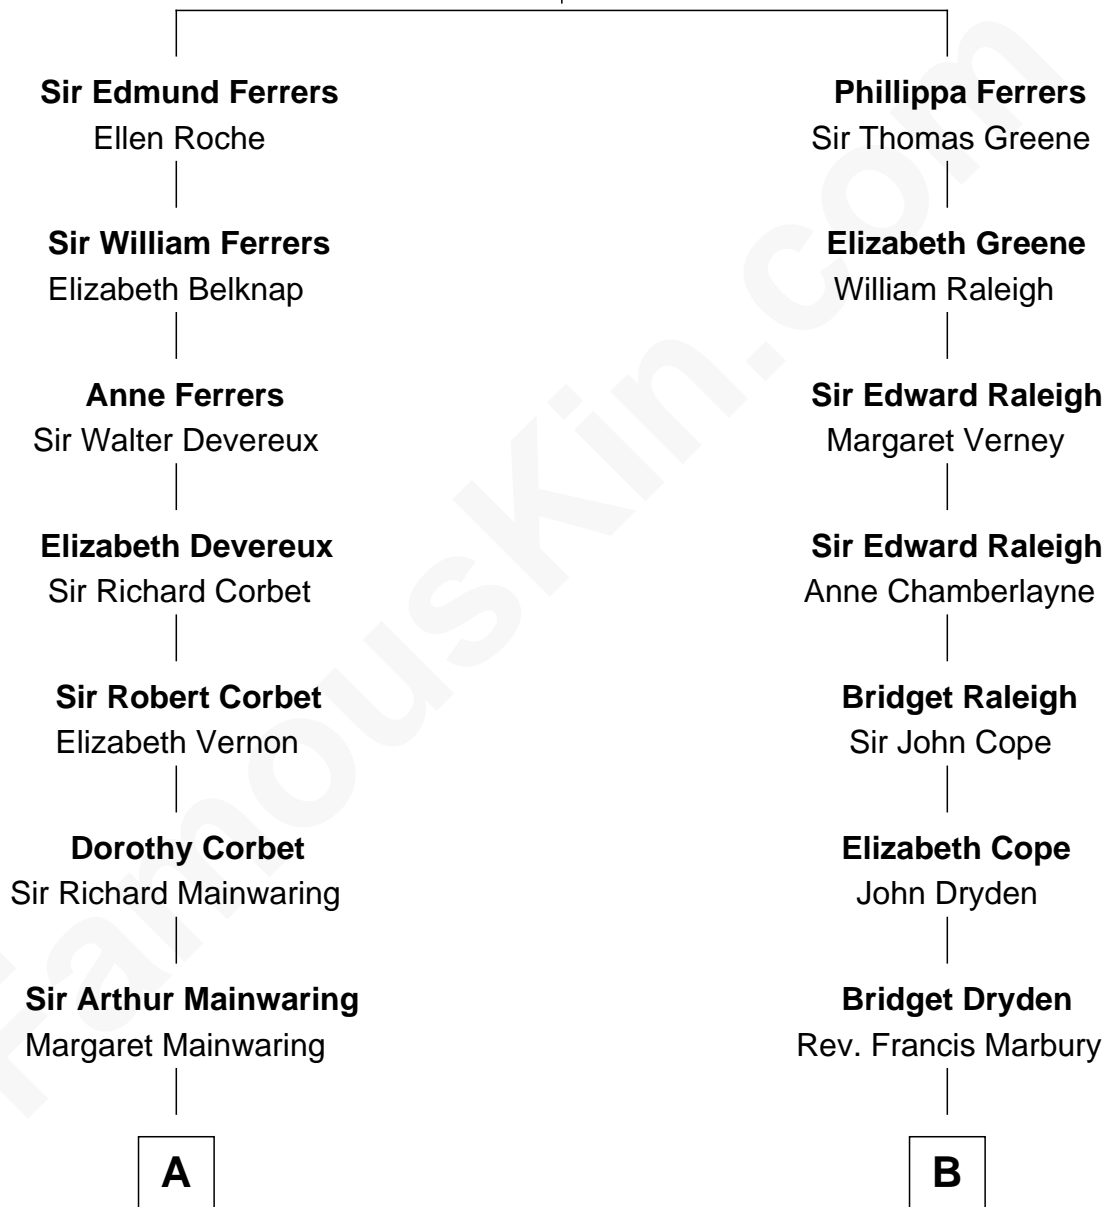

FamousKin.com Relationship Chart of

Melvyn Douglas

Movie Actor

17th cousin 1 time removed of

DuBose Heyward

Author of Porgy (Porgy & Bess)

Robert de Ferrers
Margaret Despencer

C

Edwin Watkins Heyward

Jane Screven DuBose

DuBose Heyward

American Novelist

FamousKin.com