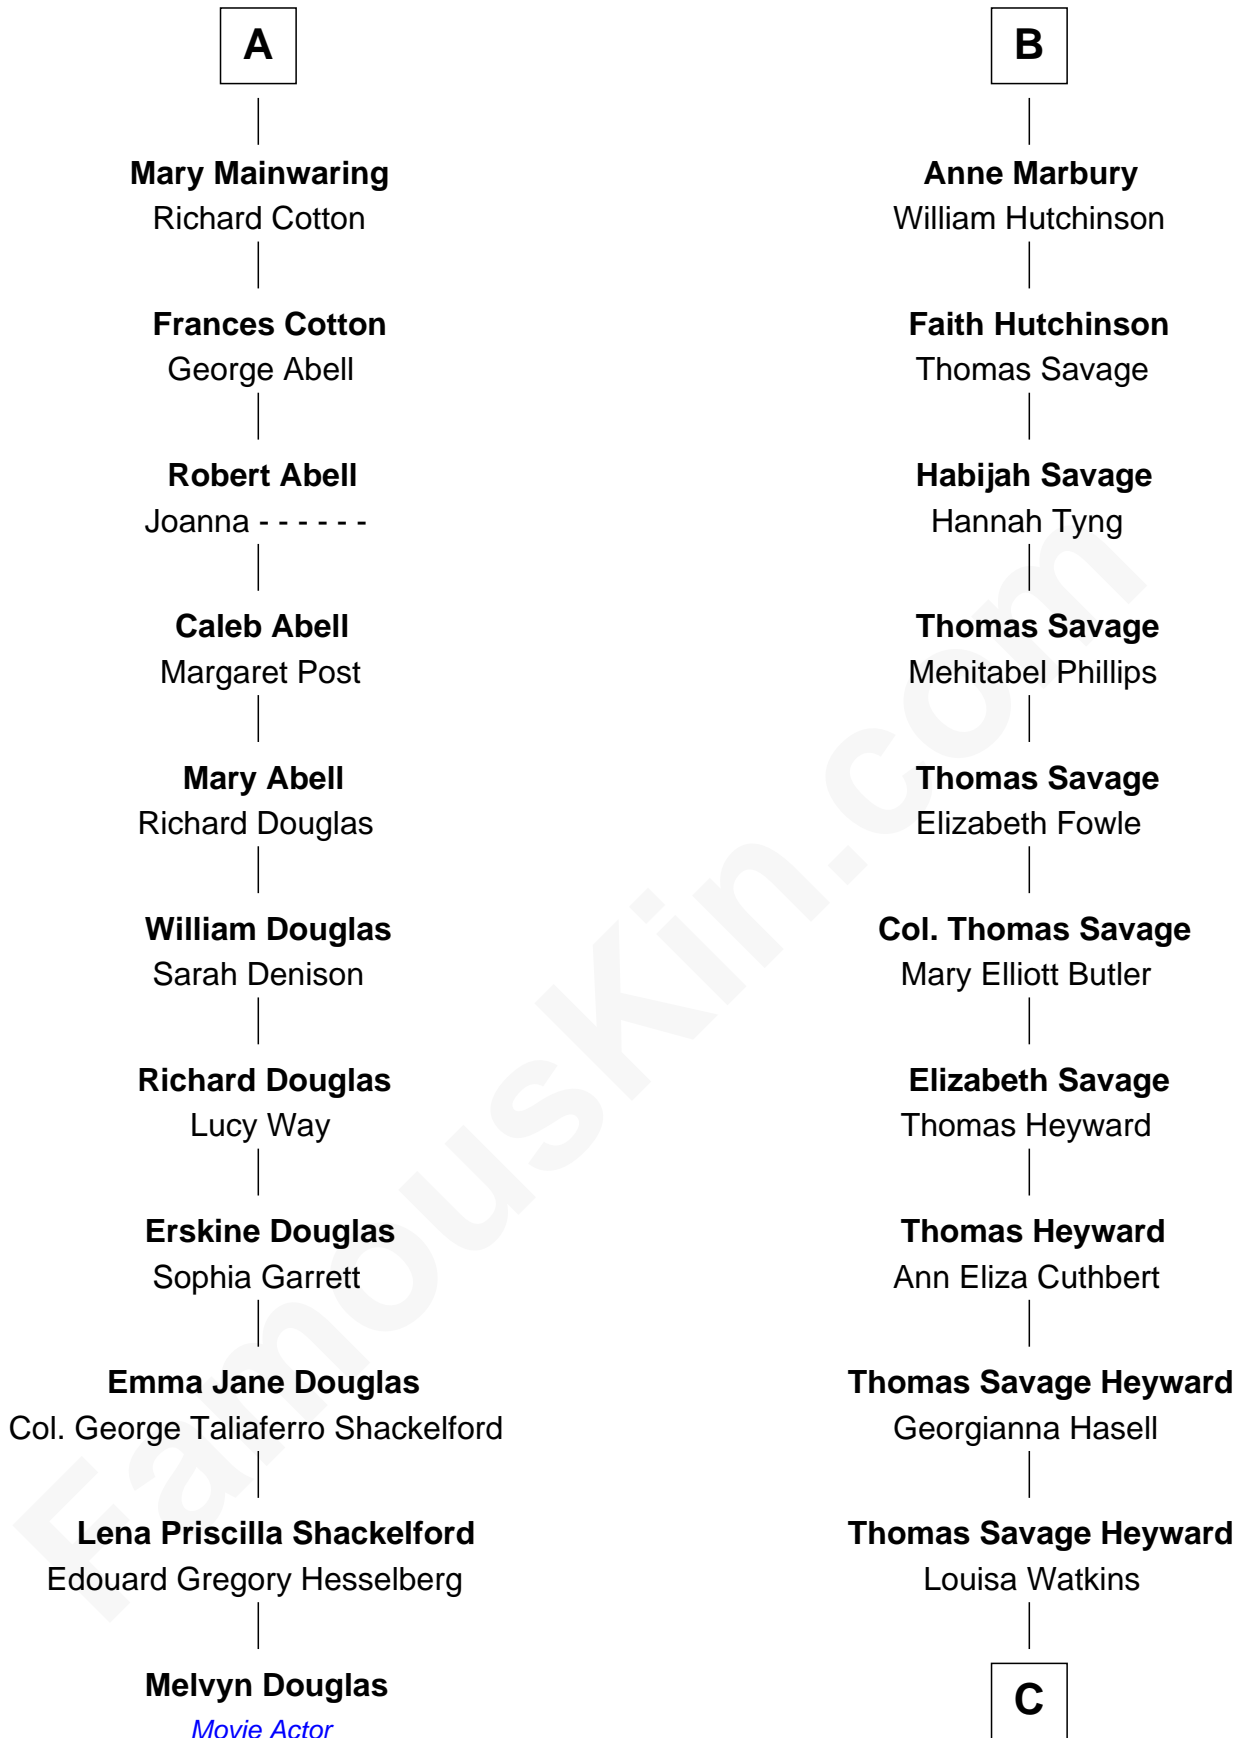

FamousKin.com Relationship Chart of

Melvyn Douglas

Movie Actor

17th cousin 1 time removed of

DuBose Heyward

Author of Porgy (Porgy & Bess)

Robert de Ferrers
Margaret Despencer

C

Edwin Watkins Heyward

Jane Screven DuBose

DuBose Heyward

American Novelist

FamousKin.com