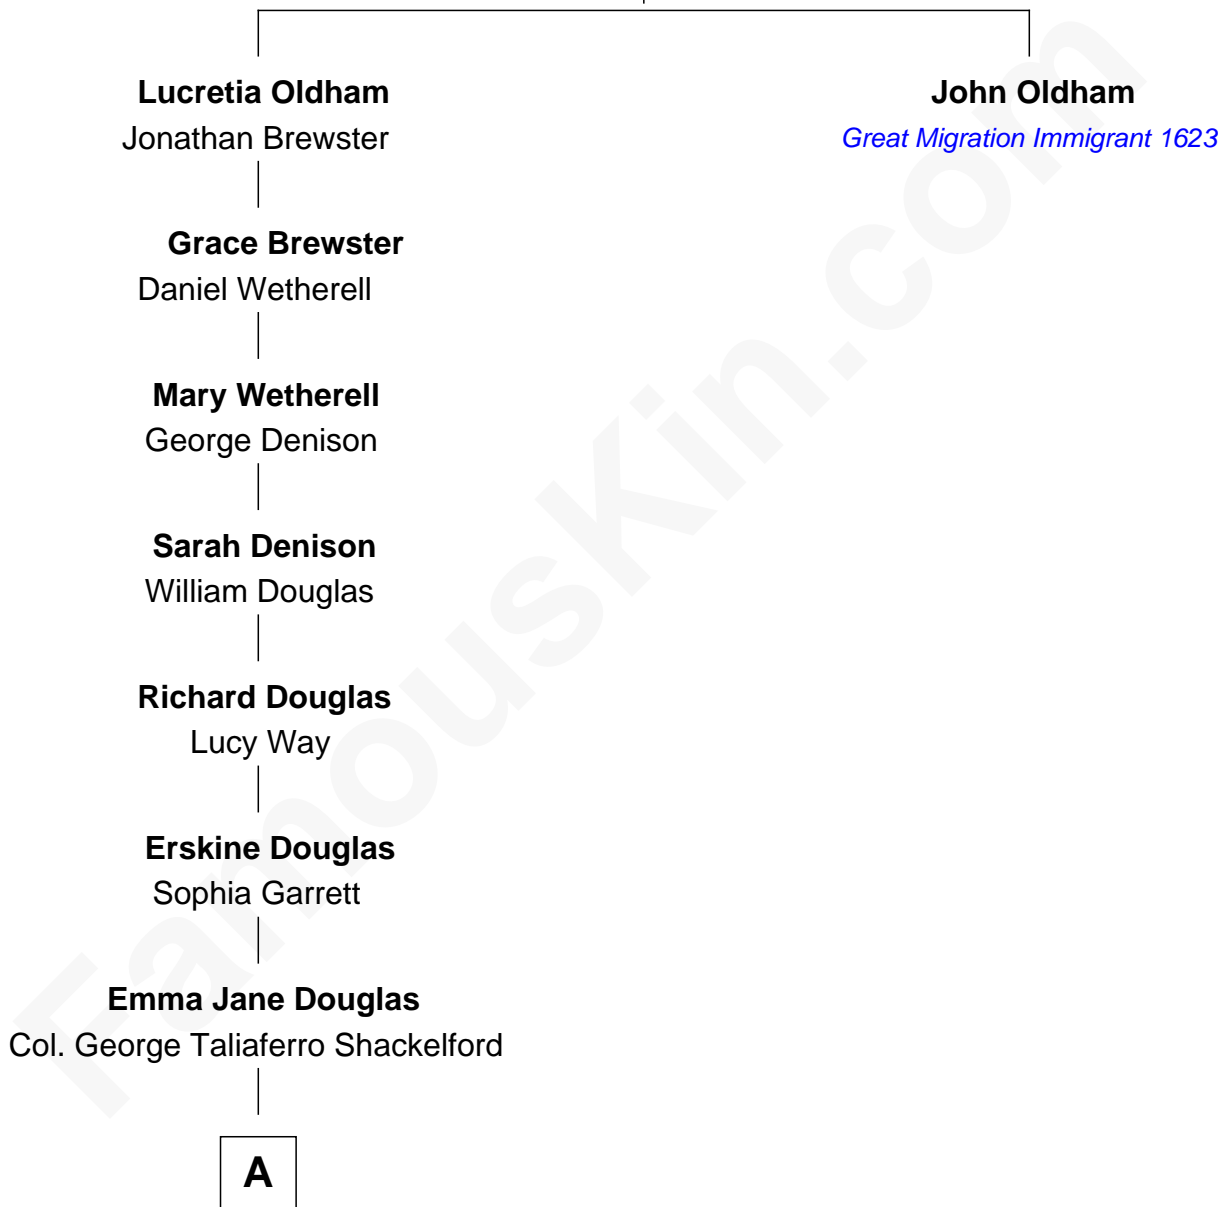

FamousKin.com Relationship Chart of

Melvyn Douglas

Movie Actor

6th great-grandnephew of

John Oldham

(c1592 - 1636) Great Migration Immigrant 1623

William Oldham

Phillipa Sowter

A

Lena Priscilla Shackelford
Edouard Gregory Hesselberg

Melvyn Douglas
Movie Actor

FamousKin.com