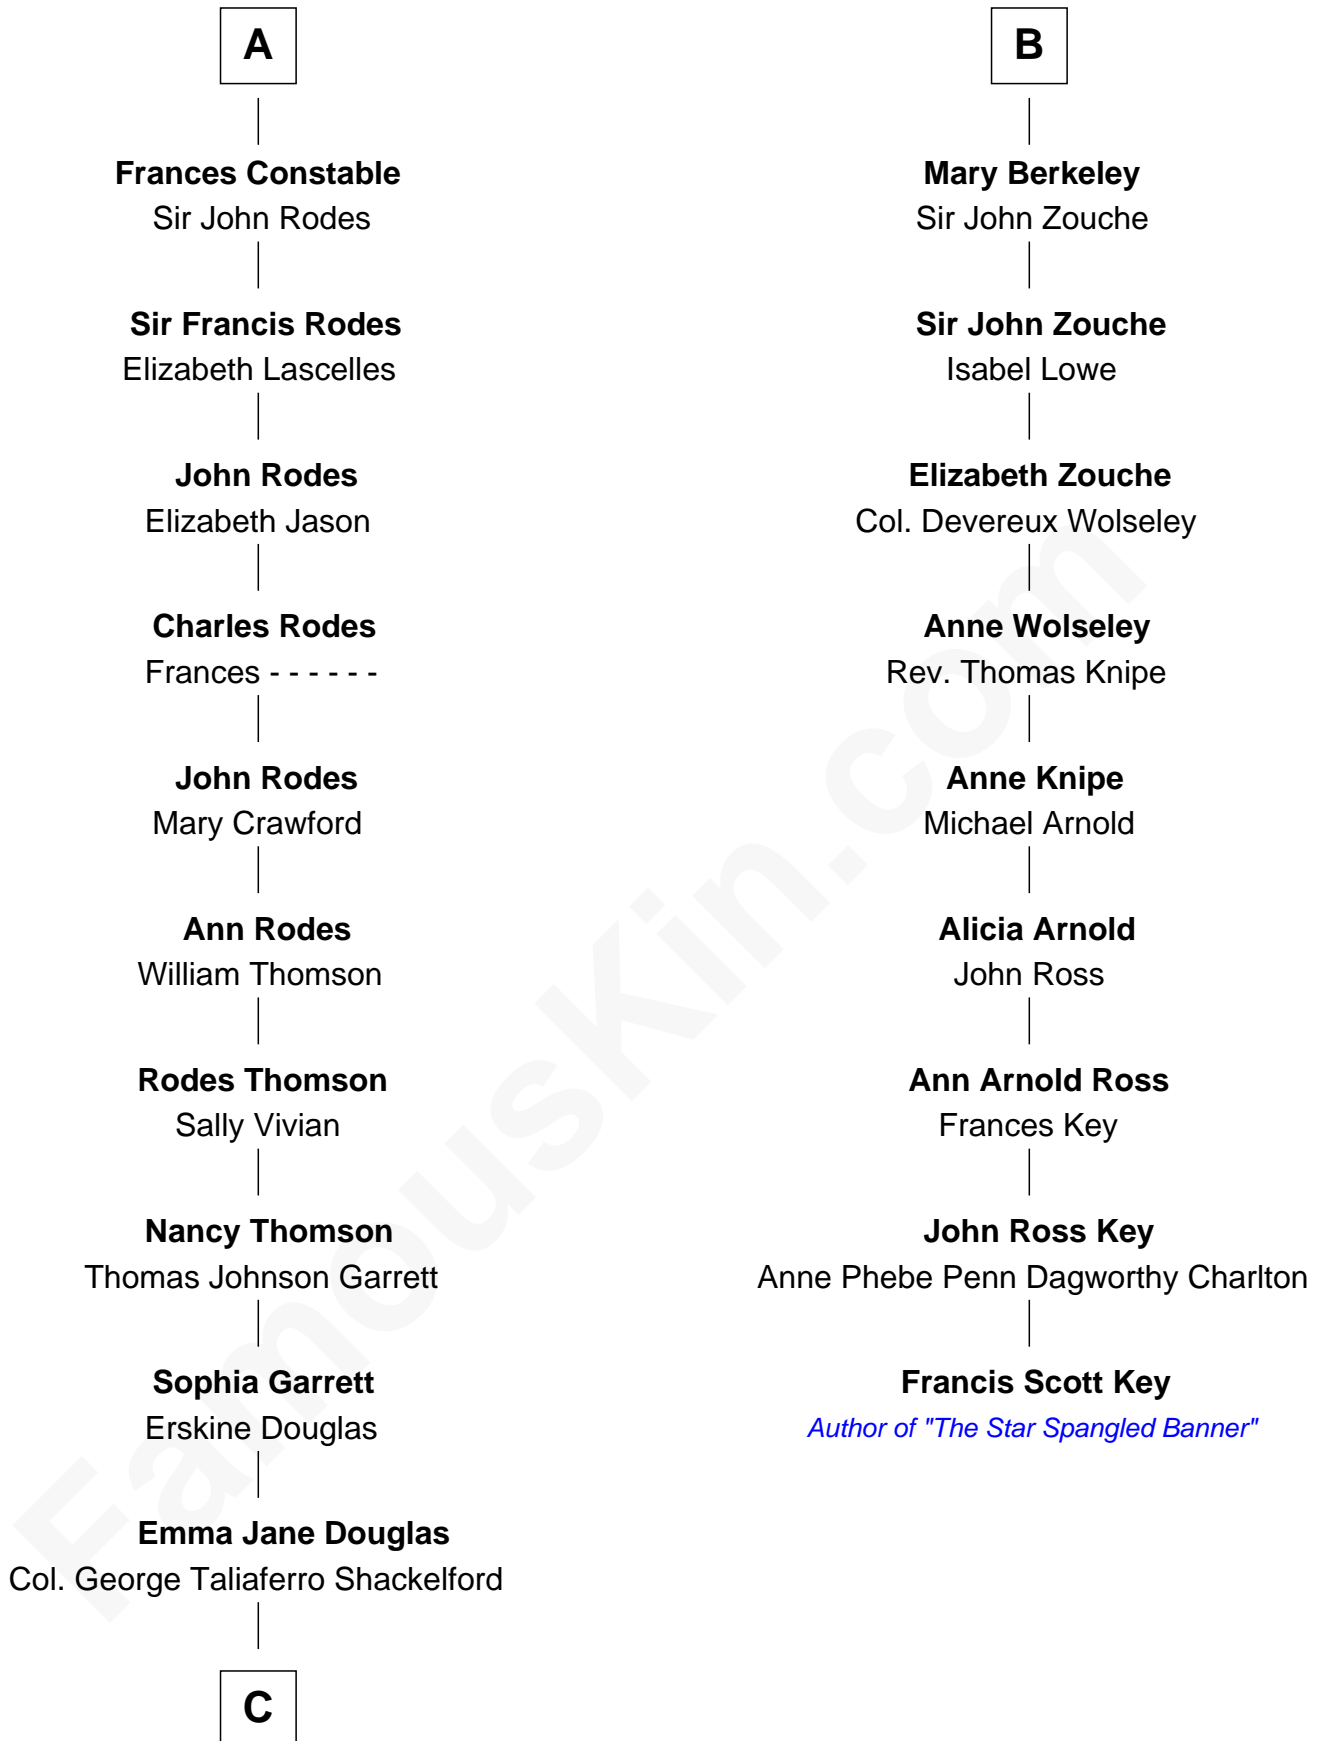

# FamousKin.com Relationship Chart of

**Melvyn Douglas**

*Movie Actor*

15th cousin 3 times removed of

**Francis Scott Key**

*Author of "The Star Spangled Banner"*

**C**

**Lena Priscilla Shackelford**  
Edouard Gregory Hesselberg