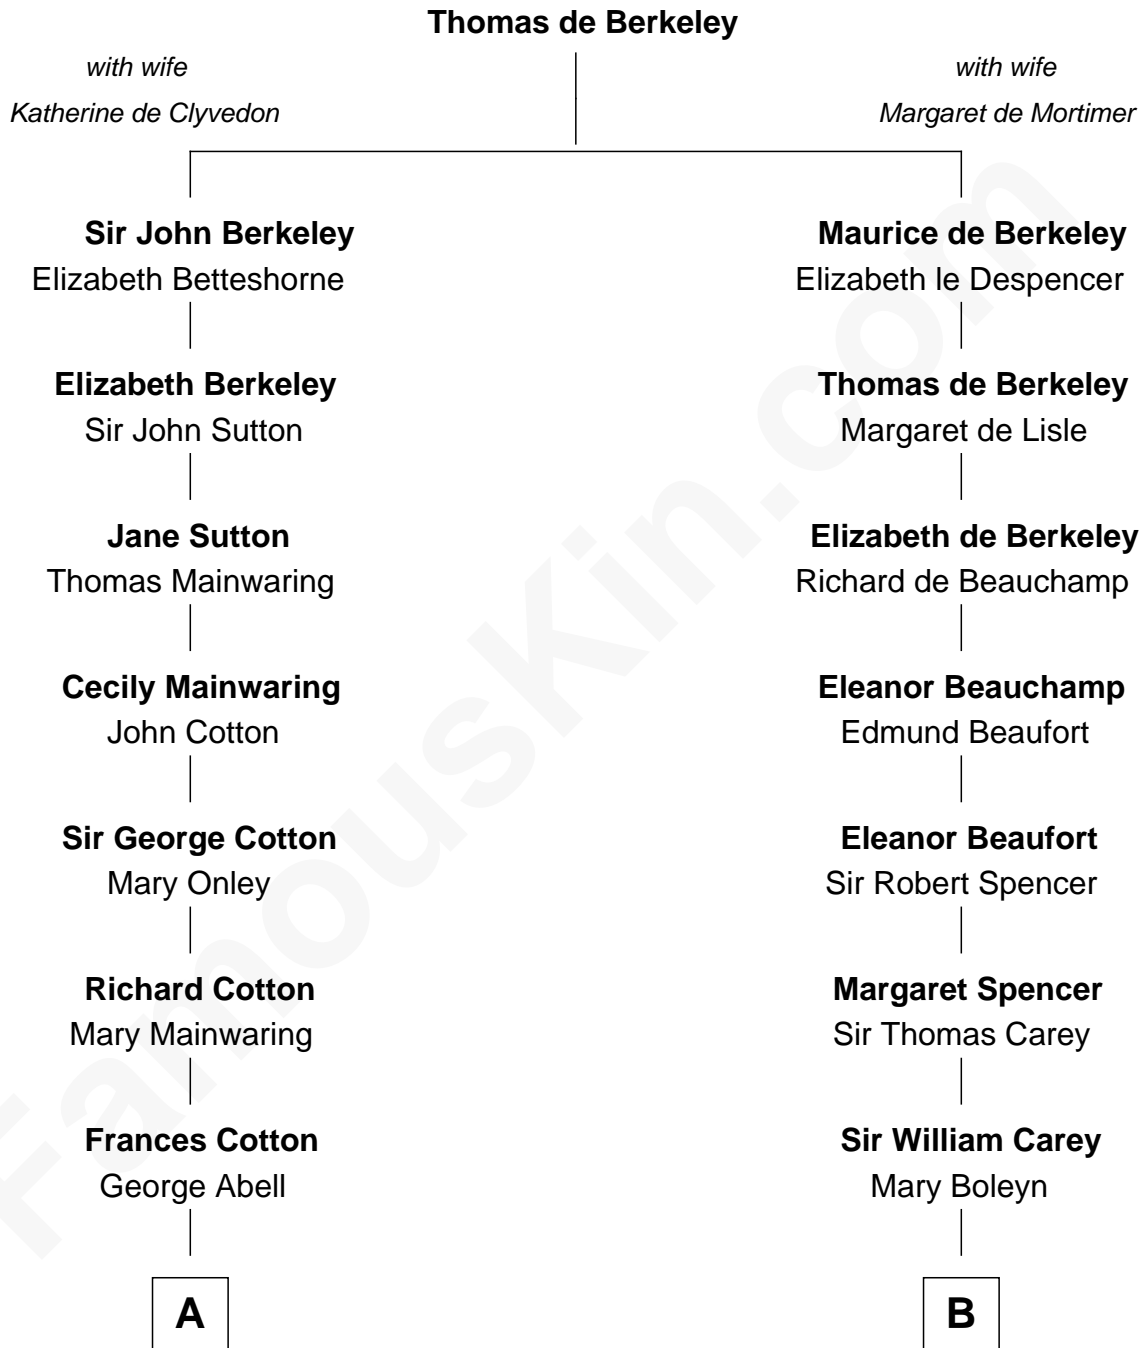

FamousKin.com
Relationship Chart of
Melvyn Douglas
Movie Actor

15th cousin 3 times removed of

John D. Rockefeller
Founder of the Standard Oil Company

C

|
William Avery Rockefeller

Eliza Davison

|
John D. Rockefeller

Founder of the Standard Oil Company

FamousKin.com