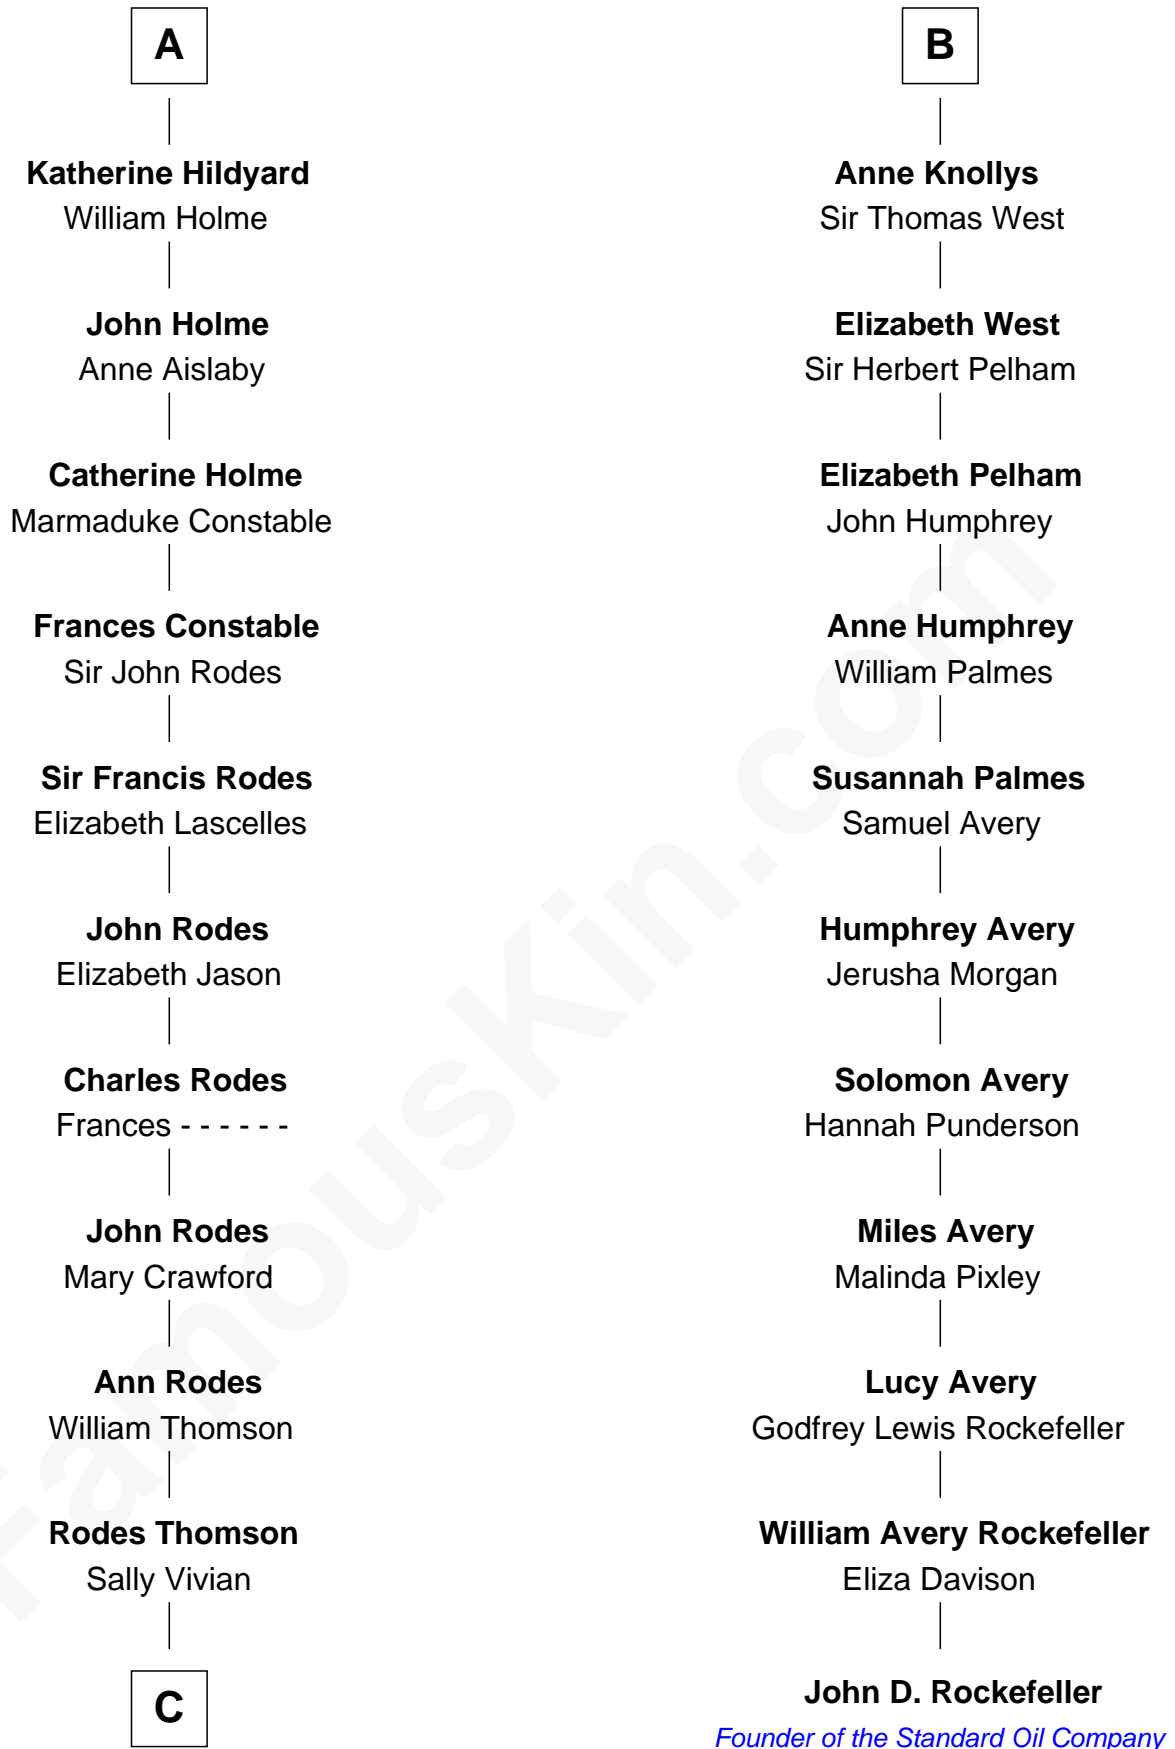

FamousKin.com
Relationship Chart of
Melvyn Douglas
Movie Actor

17th cousin 4 times removed of

John D. Rockefeller
Founder of the Standard Oil Company

Edward III, King of England
 Philippa of Hainault

C

Nancy Thomson
Thomas Johnson Garrett

Sophia Garrett
Erskine Douglas

Emma Jane Douglas
Col. George Taliaferro Shackelford

Lena Priscilla Shackelford
Edouard Gregory Hesselberg

Melvyn Douglas
Movie Actor

FamousKin.com