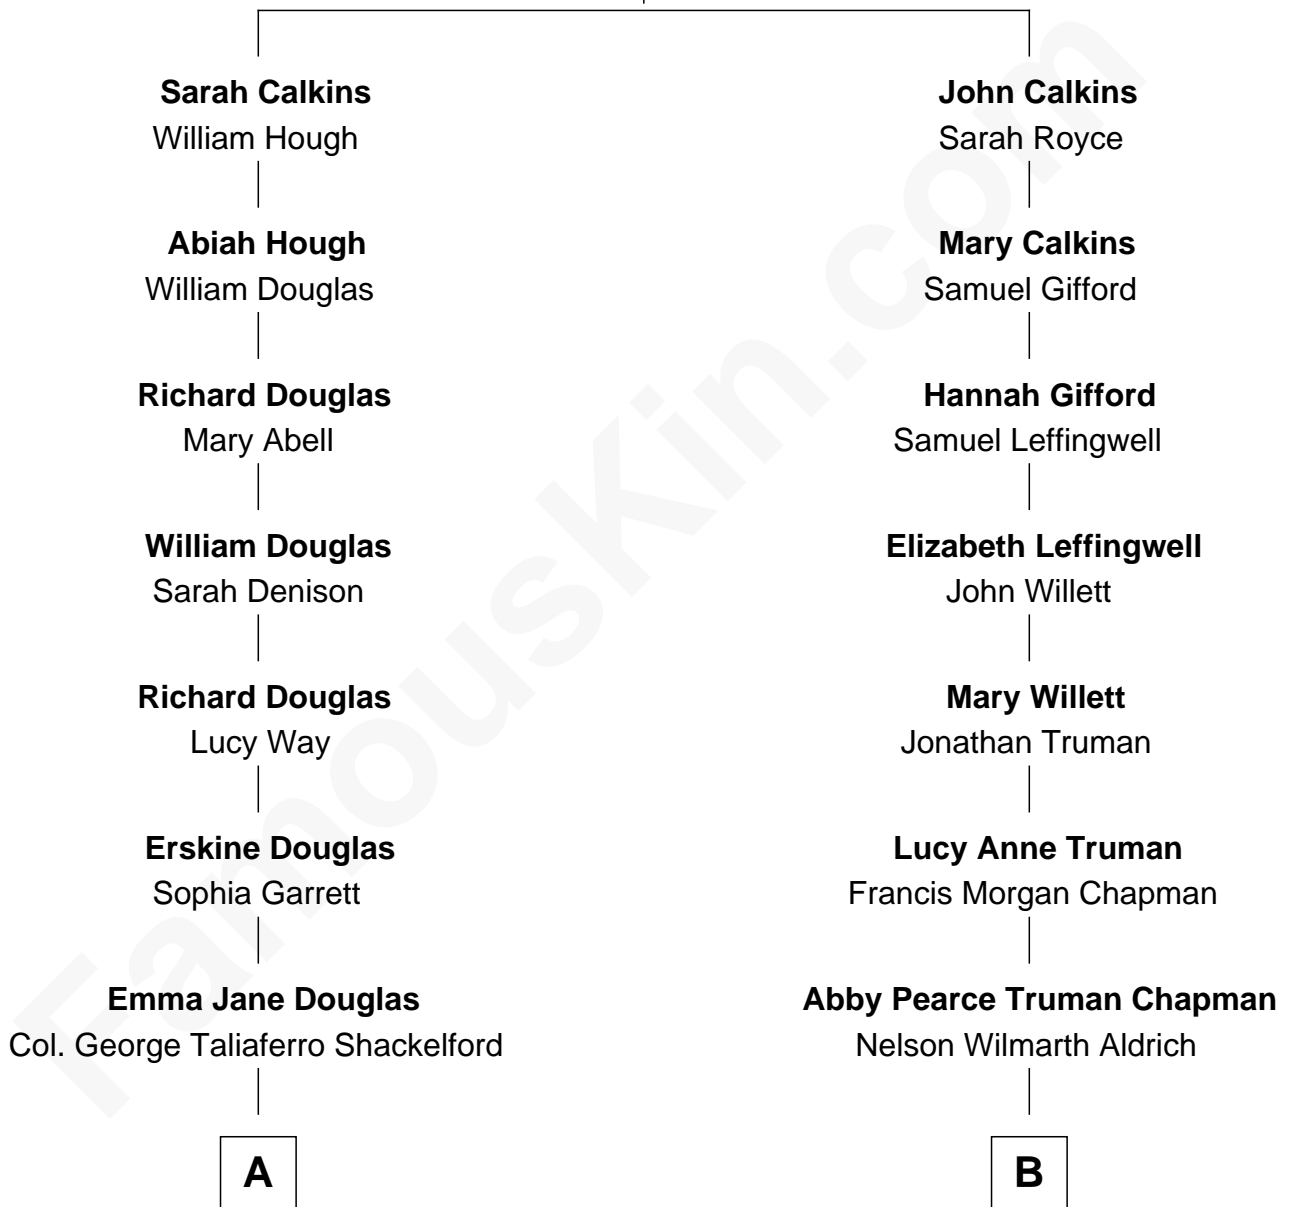

FamousKin.com Relationship Chart of

Melvyn Douglas

Movie Actor

8th cousin of

Nelson Rockefeller

41st U.S. Vice-President

Hugh Calkins

Anne - - - - -

A

Lena Priscilla Shackelford
Edouard Gregory Hesselberg

Melvyn Douglas
Movie Actor

B

Abby Greene Aldrich
John Davison Rockefeller

Nelson Rockefeller
41st U.S. Vice-President

FamousKin.com