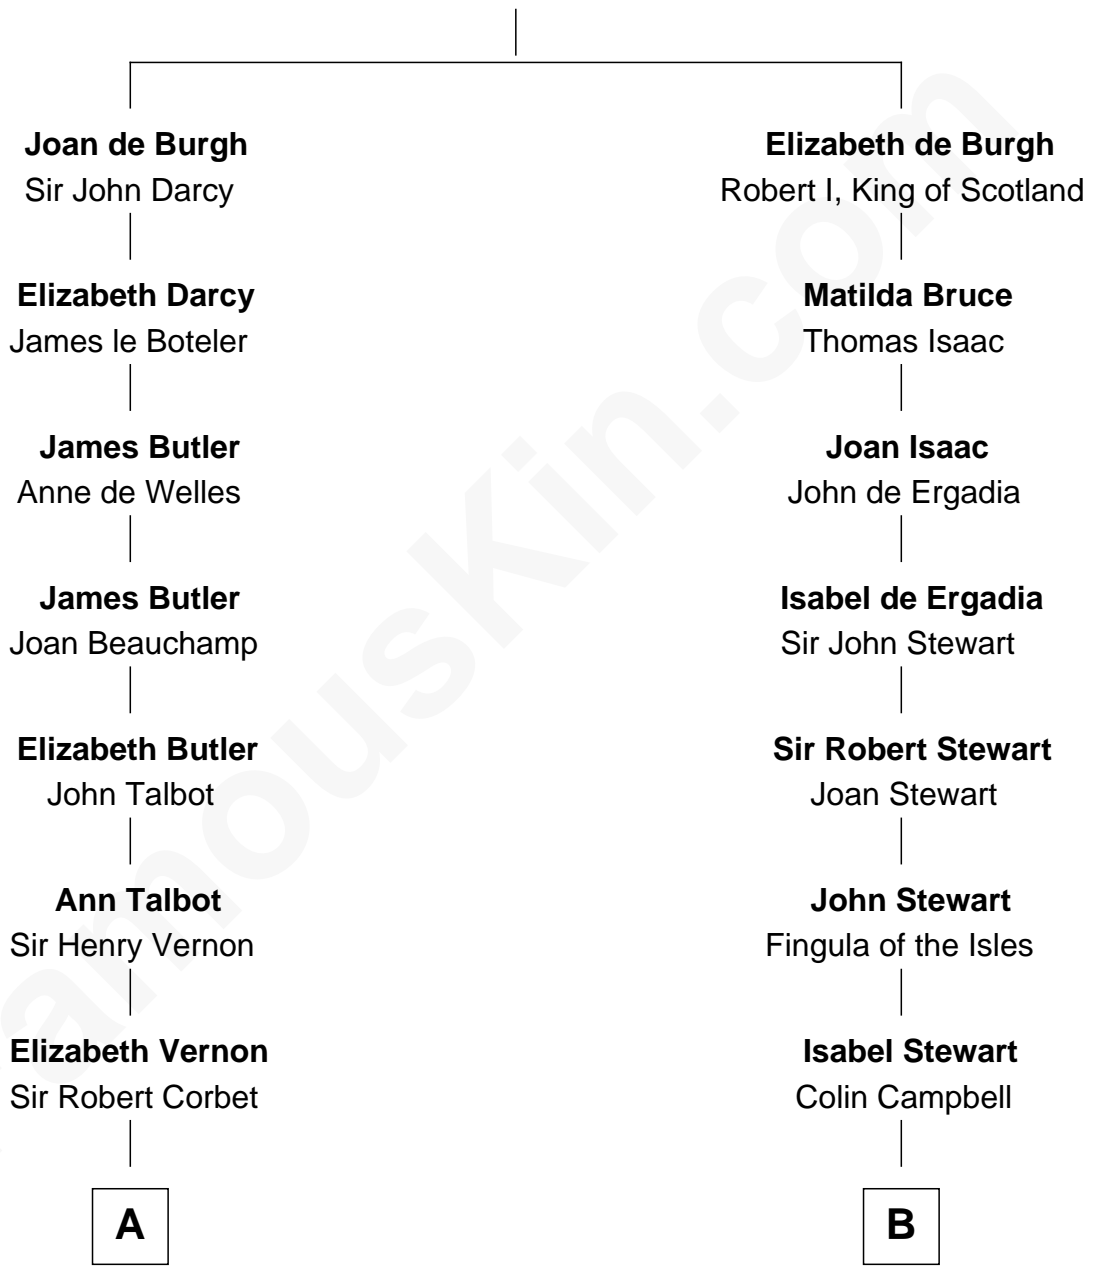

# FamousKin.com Relationship Chart of

**Melvyn Douglas**

*Movie Actor*

19th cousin of

**Emily Post**

*American Author on Etiquette*

**Sir Richard de Burgh**

Margaret - - - - -

**C**

**Emma Jane Douglas**  
Col. George Taliaferro Shackelford

**Lena Priscilla Shackelford**  
Edouard Gregory Hesselberg

**Melvyn Douglas**  
*Movie Actor*

**D**

**Marian Bruce**  
William Price

**Bruce Price**  
Mary Josephine Lee