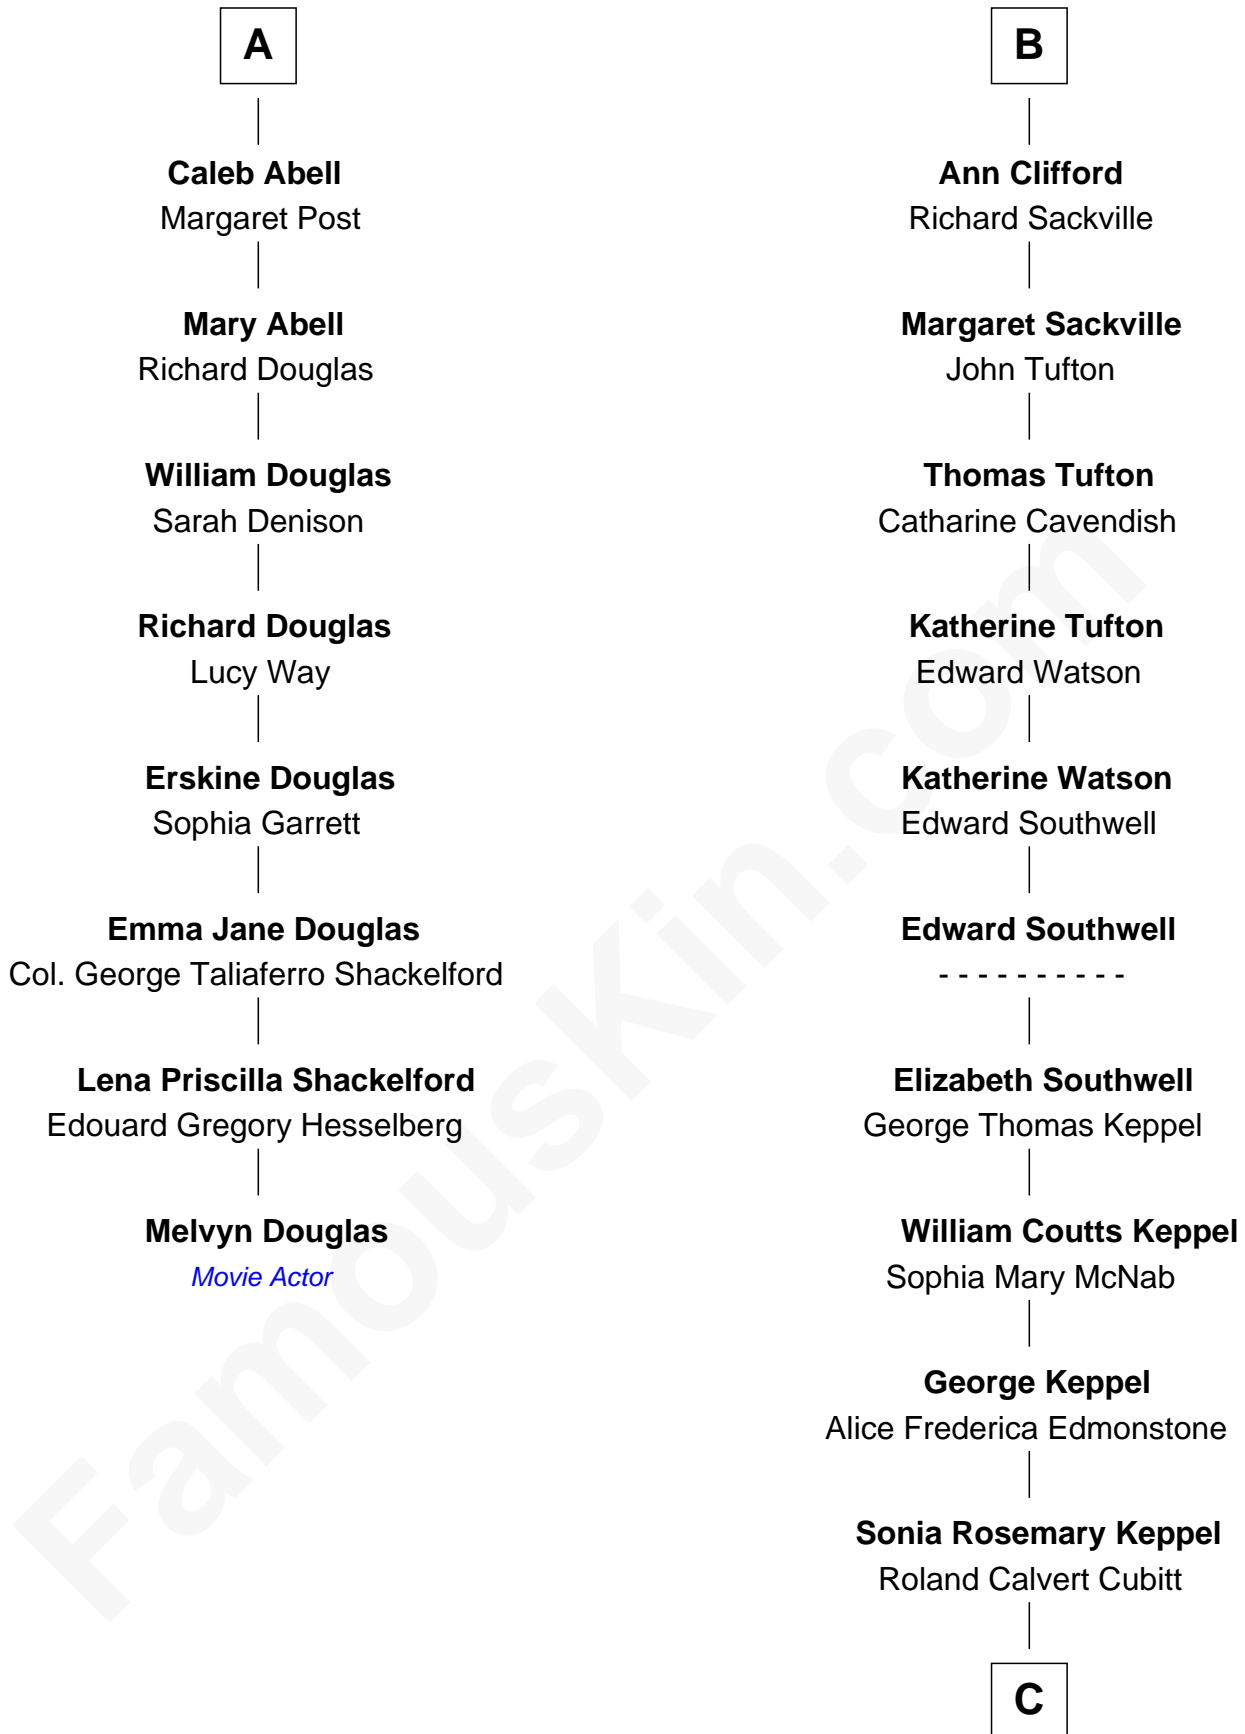

**FamousKin.com**  
**Relationship Chart of**  
**Melvyn Douglas**  
*Movie Actor*

14th cousin 4 times removed of

**Camilla Parker Bowles**  
*Queen Consort of the United Kingdom*

C

**Rosalind Maud Cubitt**  
Bruce Middleton Hope Shand

**Camilla Parker Bowles**  
*Queen Consort*

FamousKin.com