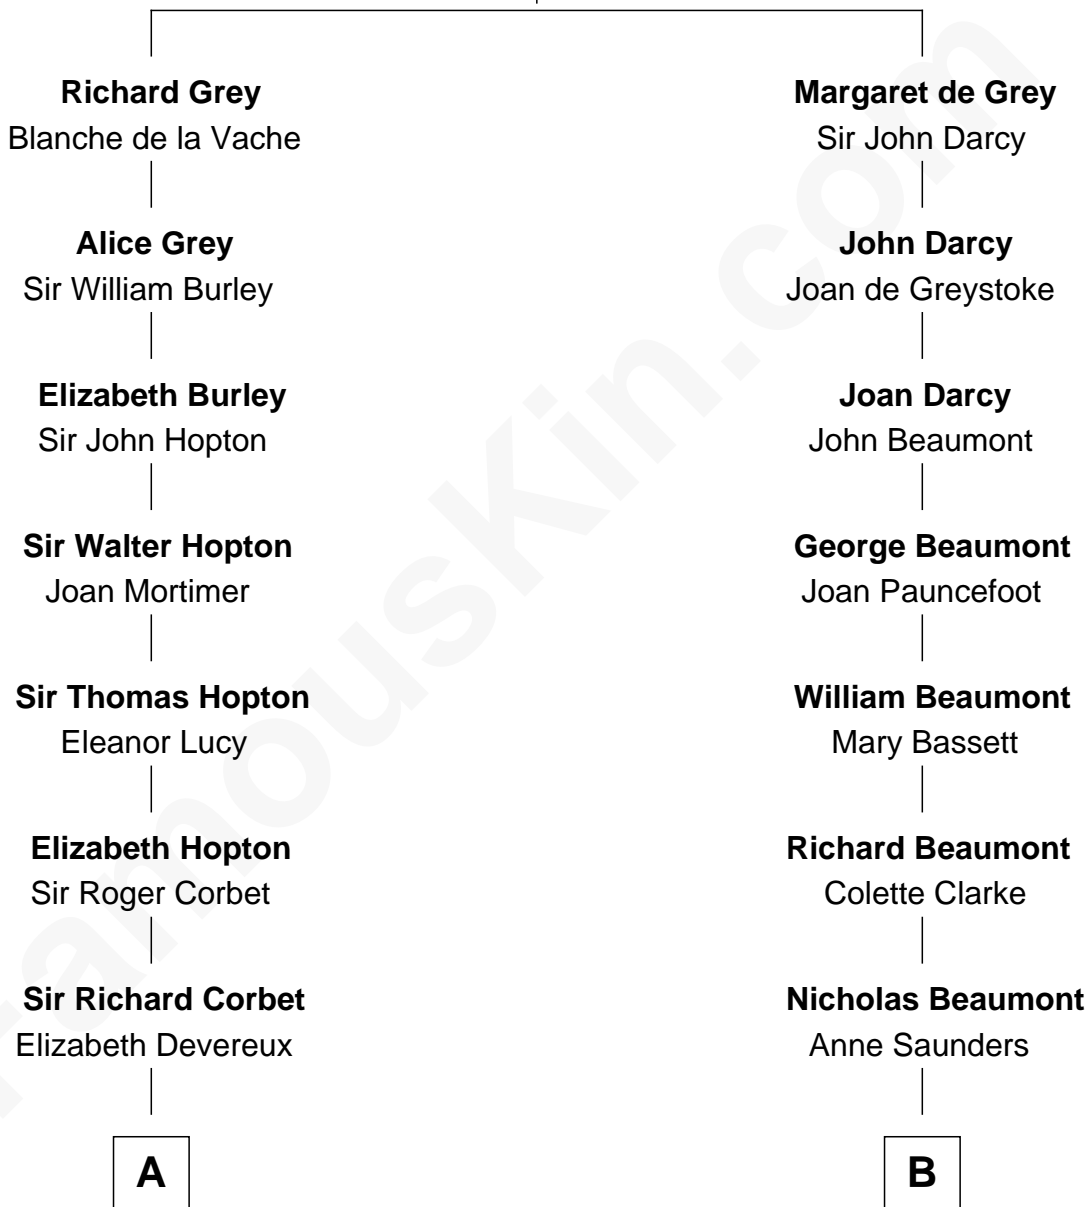

# FamousKin.com Relationship Chart of

**Melvyn Douglas**

*Movie Actor*

20th cousin of

**Camilla Parker Bowles**

*Queen Consort of the United Kingdom*

**Sir Henry de Grey**

Elizabeth Talbot

**C**

**Erskine Douglas**

Sophia Garrett

**Emma Jane Douglas**

Col. George Taliaferro Shackelford

**Lena Priscilla Shackelford**

Edouard Gregory Hesselberg

**Melvyn Douglas**