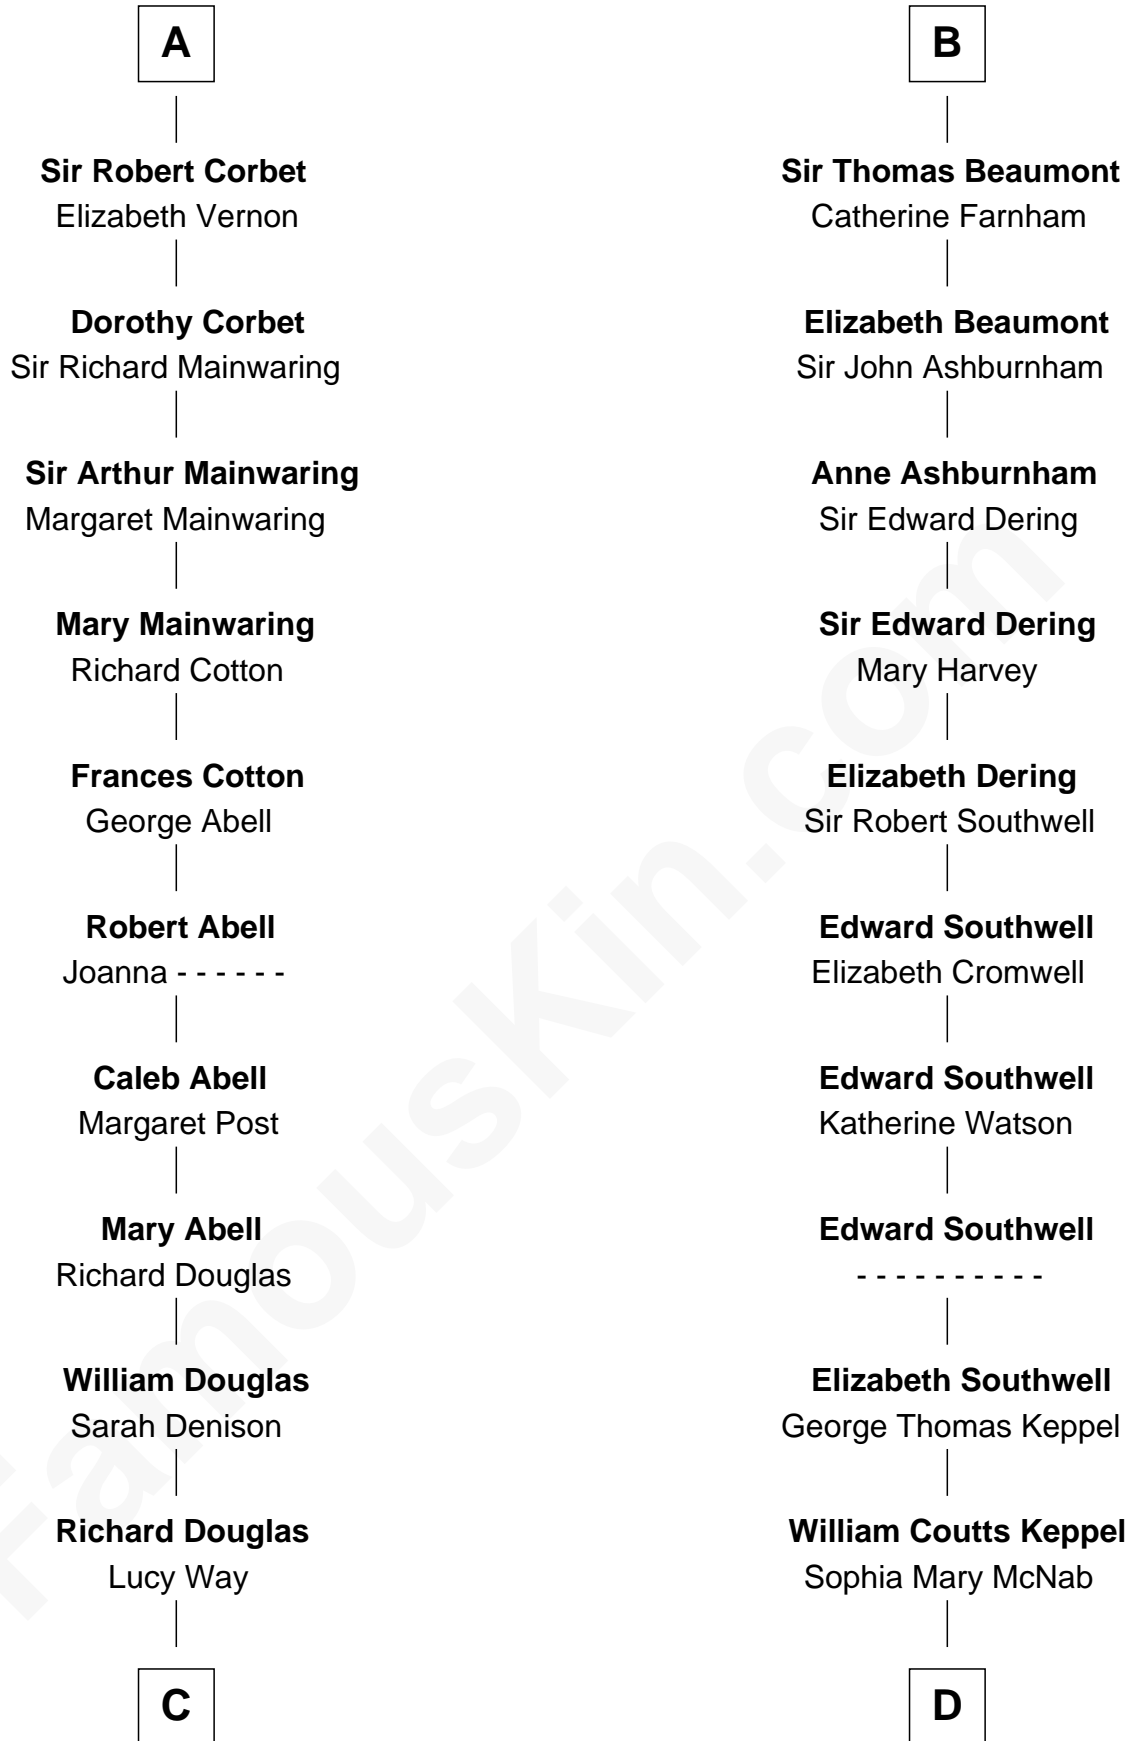

# FamousKin.com Relationship Chart of

**Melvyn Douglas**

*Movie Actor*

20th cousin of

**Camilla Parker Bowles**

*Queen Consort of the United Kingdom*

**Sir Henry de Grey**

Elizabeth Talbot

**C**

**Erskine Douglas**

Sophia Garrett

**Emma Jane Douglas**

Col. George Taliaferro Shackelford

**Lena Priscilla Shackelford**

Edouard Gregory Hesselberg

**Melvyn Douglas**

*Movie Actor*

**D**

**George Keppel**

Alice Frederica Edmonstone

**Sonia Rosemary Keppel**

Roland Calvert Cubitt

**Rosalind Maud Cubitt**

Bruce Middleton Hope Shand