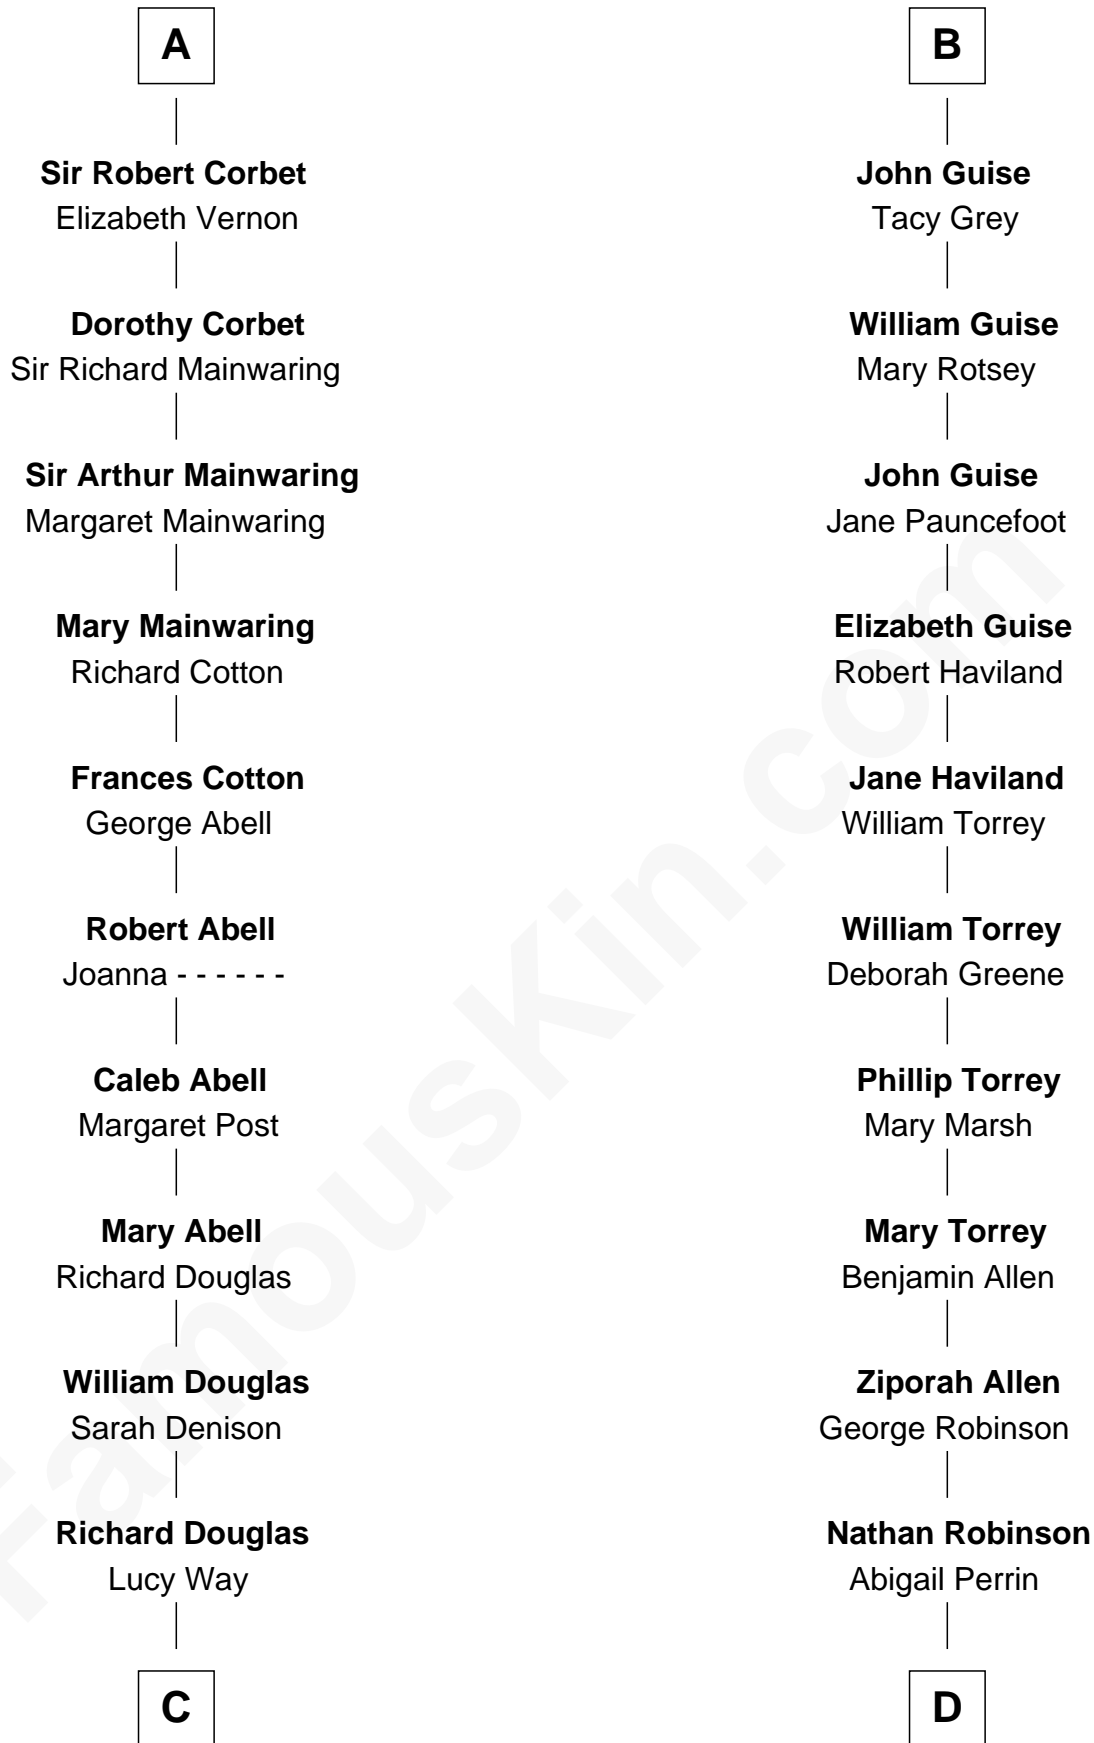

## Relationship Chart of

**Melvyn Douglas**

*Movie Actor*

20th cousin 1 time removed of

**Raquel Welch**

*Movie Actress*

**Sir Thebaud de Verdun**

*with wife*  
*Maud Mortimer*

Elizabeth Bromwich

**Sir Walter Devereux**

Elizabeth Merbery

**Sir Walter Devereux**

Anne Ferrers

**Elizabeth Devereux**

Sir Richard Corbet

**A**

**Margaret Beauchamp**

Sir John Wysham

**Alice Wysham**

John de Guise

**Sir John Guise**

Anne Berkeley

**B**

**C**

**Erskine Douglas**

Sophia Garrett

**Emma Jane Douglas**

Col. George Taliaferro Shackelford

**Lena Priscilla Shackelford**

Edouard Gregory Hesselberg

**Melvyn Douglas**

*Movie Actor*