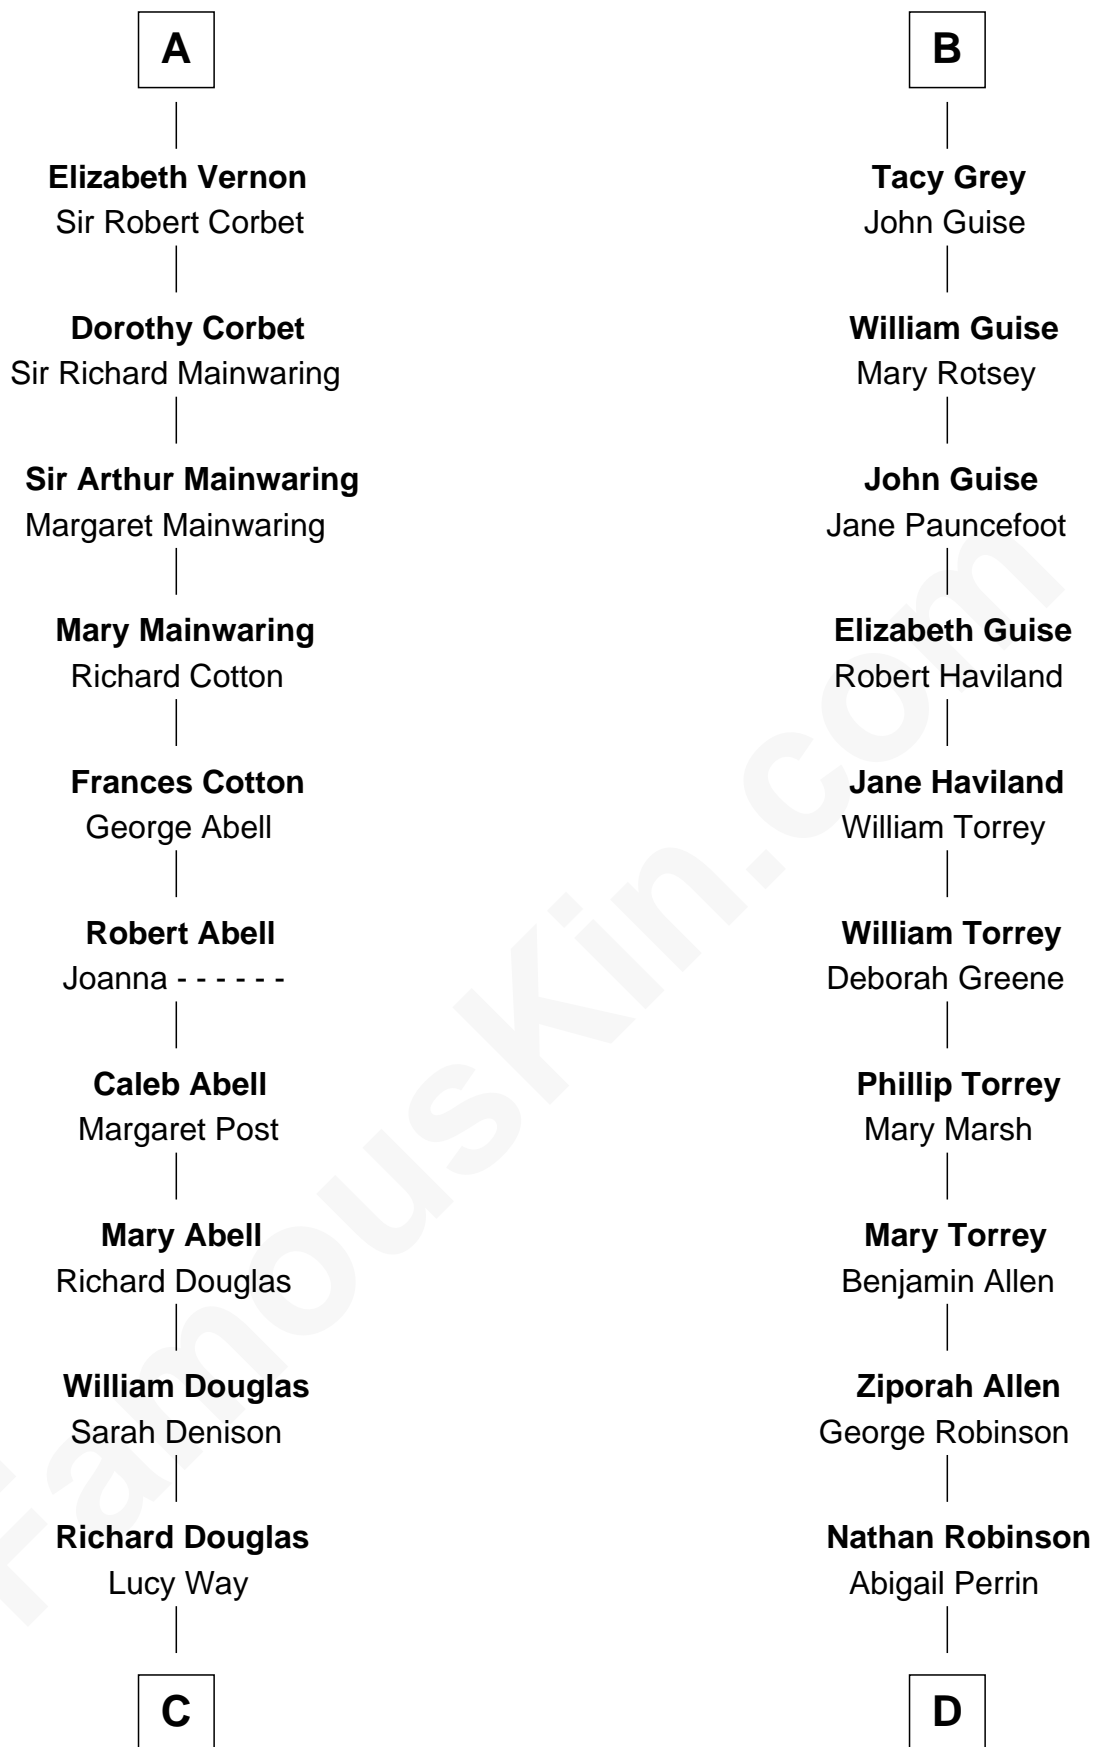

FamousKin.com Relationship Chart of

Melvyn Douglas

Movie Actor

20th cousin 1 time removed of

Raquel Welch

Movie Actress

Edmund Plantagenet

Blanche of Artois

C

Erskine Douglas

Sophia Garrett

Emma Jane Douglas

Col. George Taliaferro Shackelford

Lena Priscilla Shackelford

Edouard Gregory Hesselberg

Melvyn Douglas