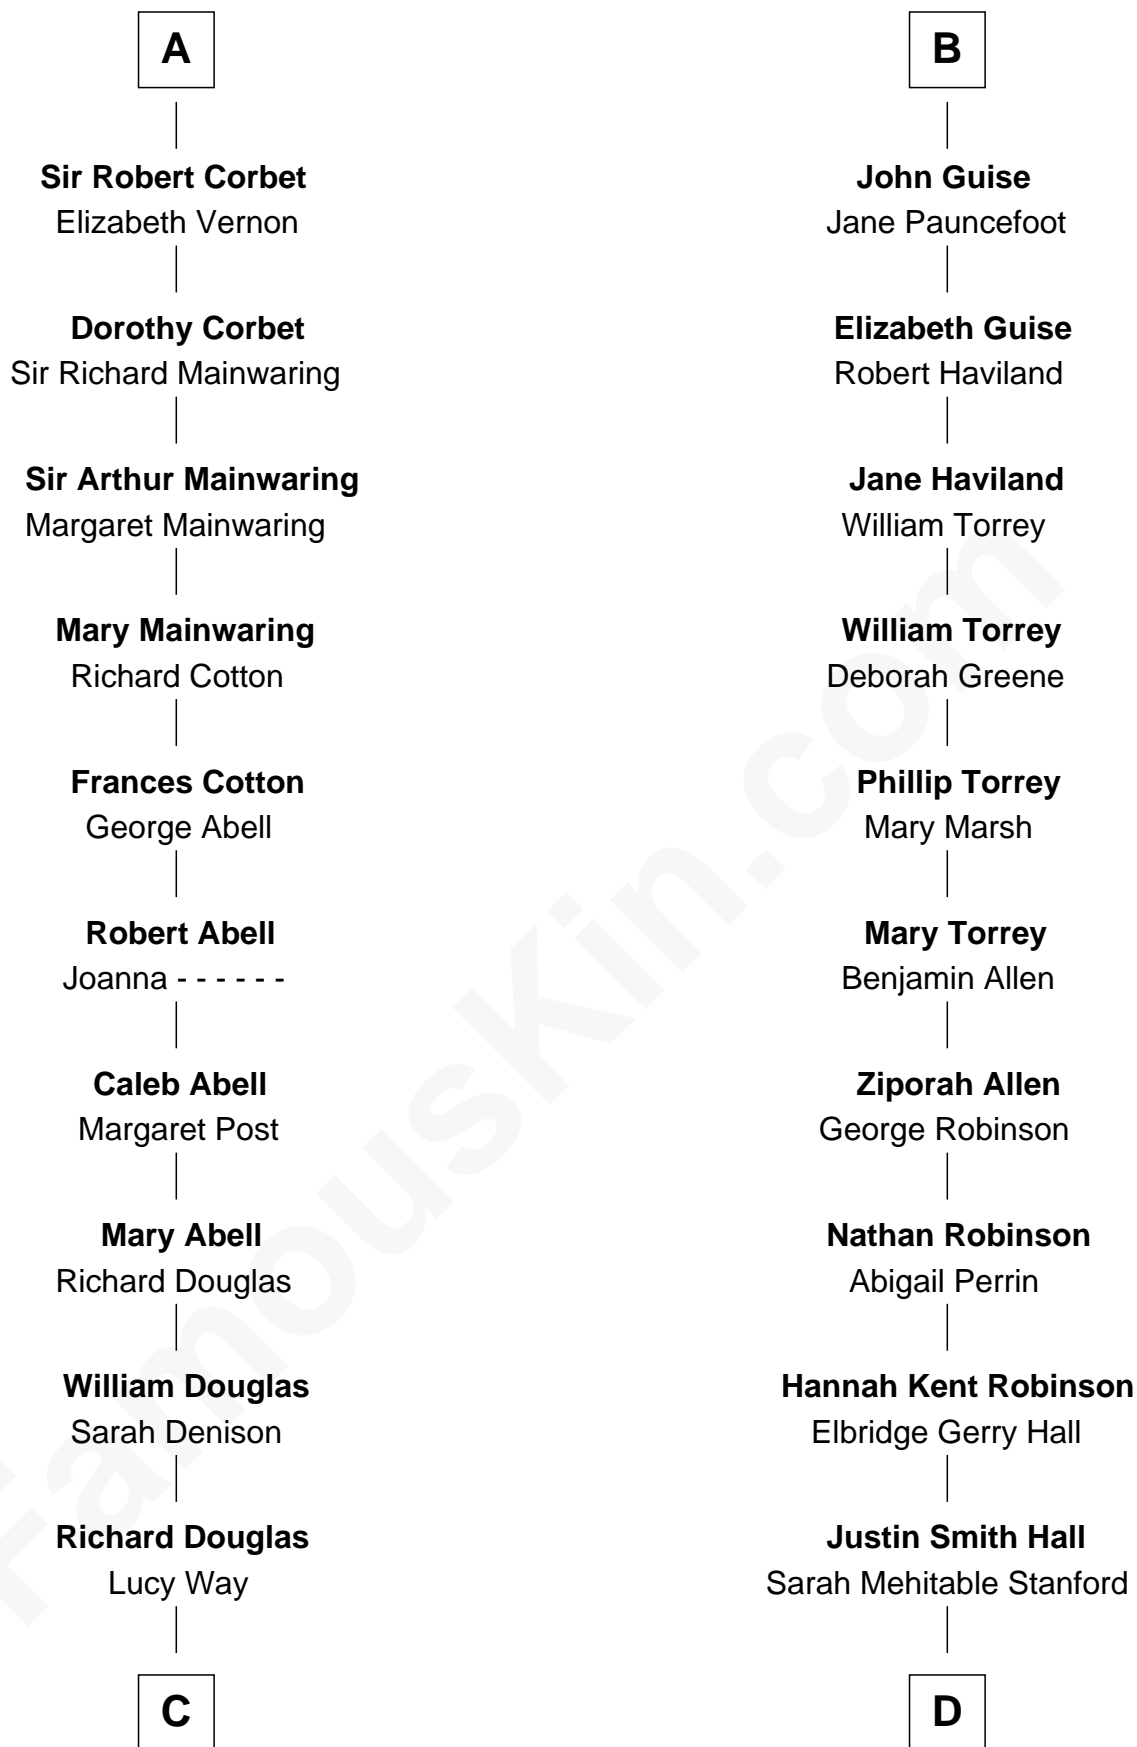

FamousKin.com Relationship Chart of

Melvyn Douglas

Movie Actor

19th cousin 1 time removed of

Raquel Welch

Movie Actress

C

Erskine Douglas
Sophia Garrett

Emma Jane Douglas
Col. George Taliaferro Shackelford

Lena Priscilla Shackelford
Edouard Gregory Hesselberg

Melvyn Douglas
Movie Actor

D

Emery Stanford Hall
Clara Louise Adams

Josephine Sarah Hall
Armando Carlos Tejada