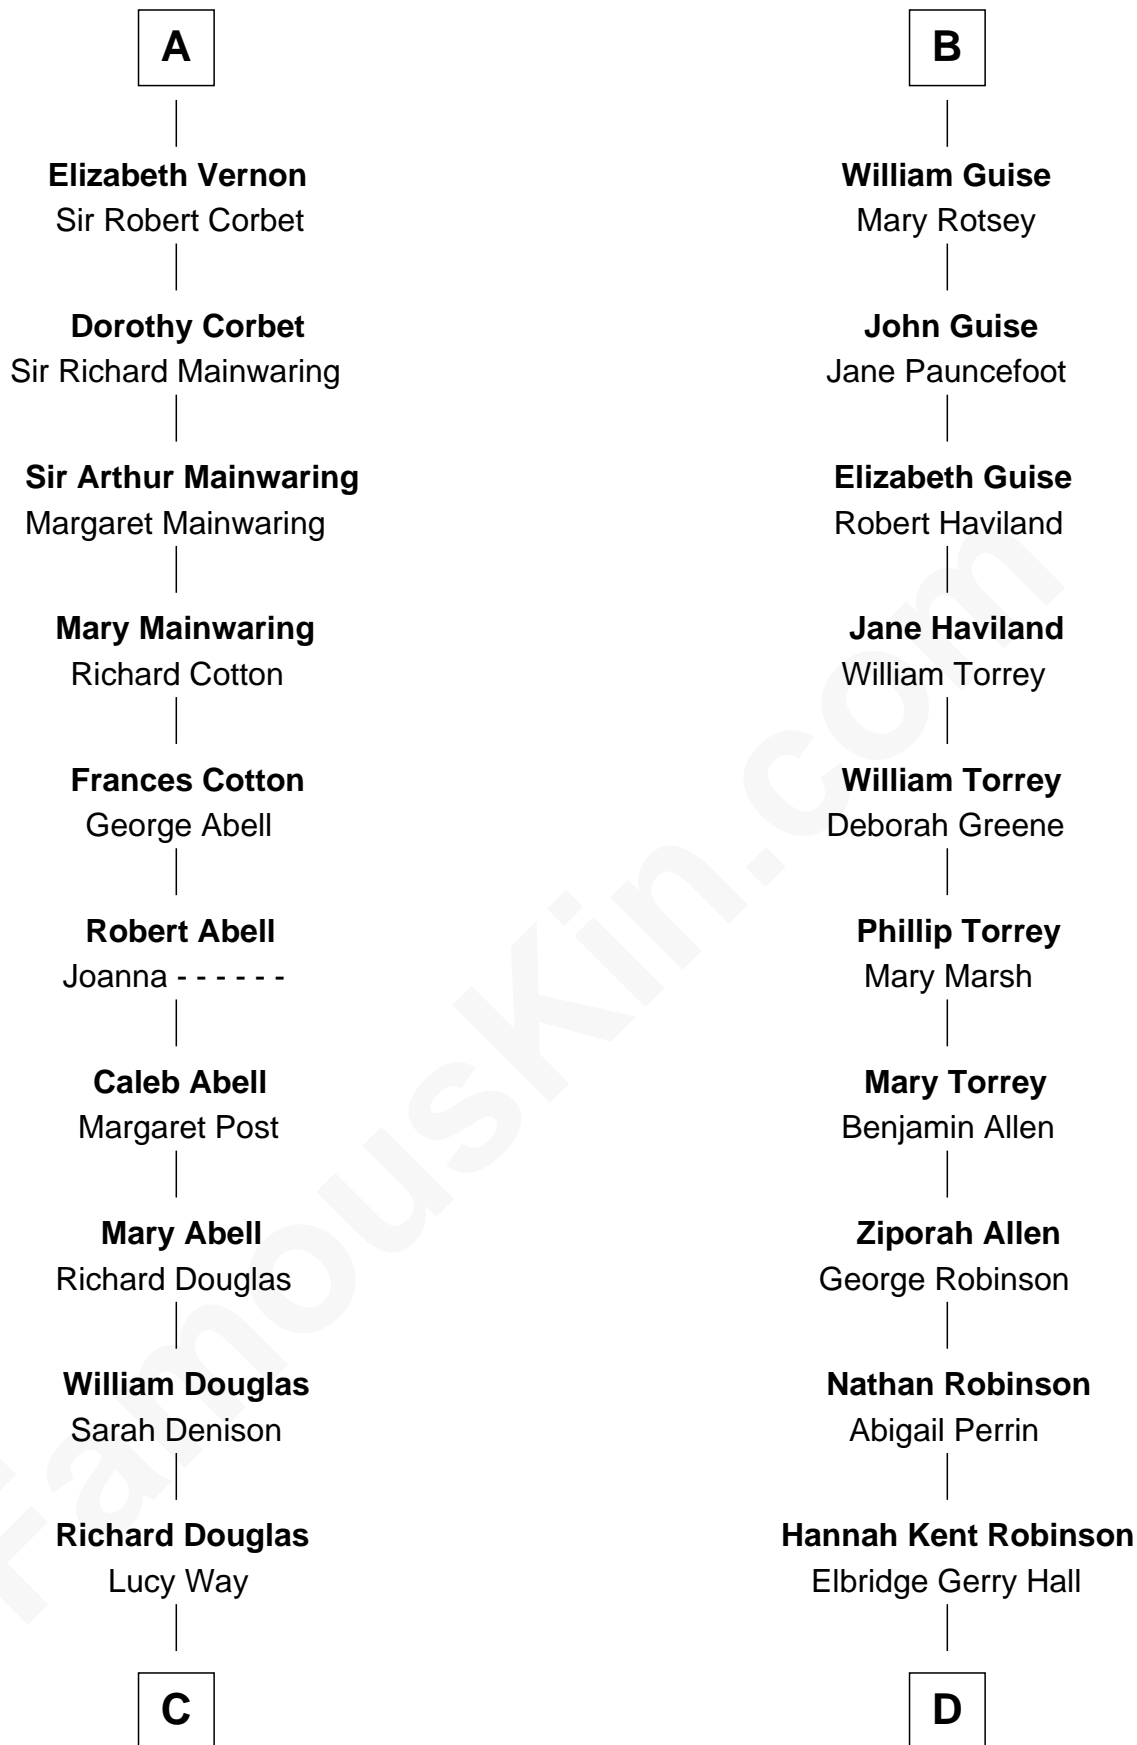

# FamousKin.com Relationship Chart of

**Melvyn Douglas**

*Movie Actor*

20th cousin of

**Raquel Welch**

*Movie Actress*

**C**

**Erskine Douglas**

Sophia Garrett

**Emma Jane Douglas**

Col. George Taliaferro Shackelford

**Lena Priscilla Shackelford**

Edouard Gregory Hesselberg

**Melvyn Douglas**

*Movie Actor*

**D**