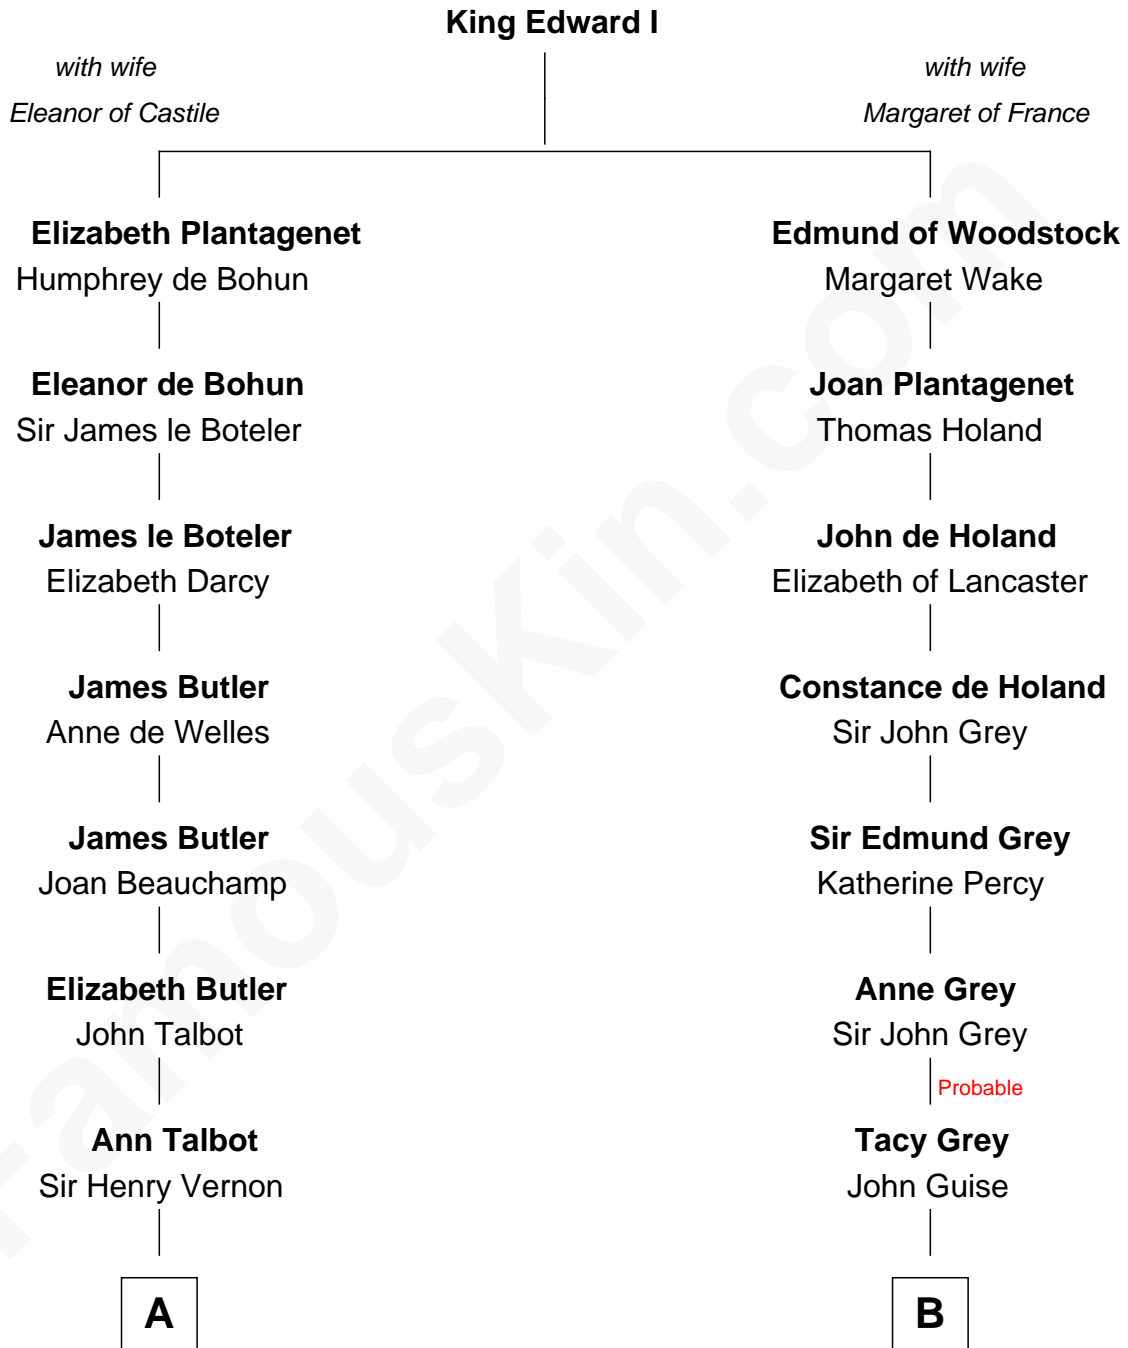

# FamousKin.com Relationship Chart of

**Melvyn Douglas**

*Movie Actor*

20th cousin of

**Raquel Welch**

*Movie Actress*

**C**

**Erskine Douglas**

Sophia Garrett

**Emma Jane Douglas**

Col. George Taliaferro Shackelford

**Lena Priscilla Shackelford**

Edouard Gregory Hesselberg

**Melvyn Douglas**

*Movie Actor*

**D**