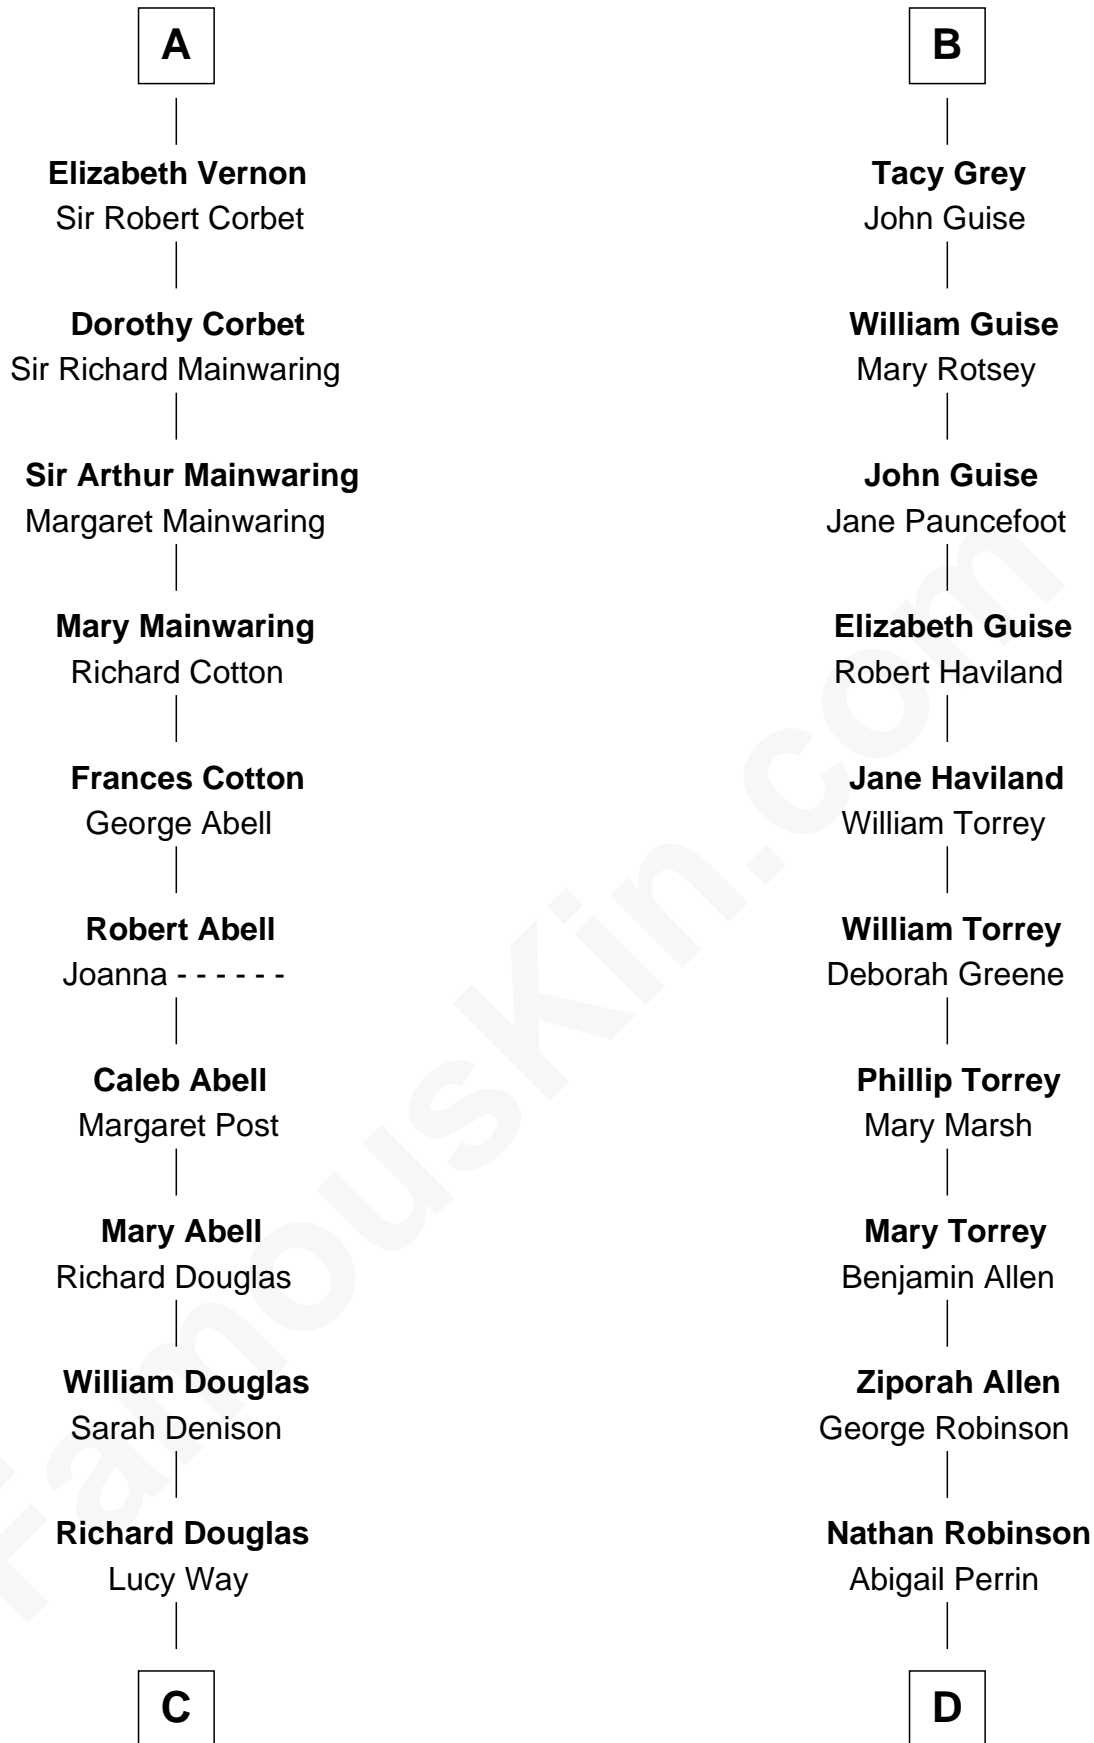

FamousKin.com Relationship Chart of

Melvyn Douglas

Movie Actor

20th cousin 1 time removed of

Raquel Welch

Movie Actress

Sir Patrick de Chaworth

Isabella de Beauchamp

C

Erskine Douglas

Sophia Garrett

Emma Jane Douglas

Col. George Taliaferro Shackelford

Lena Priscilla Shackelford

Edouard Gregory Hesselberg

Melvyn Douglas