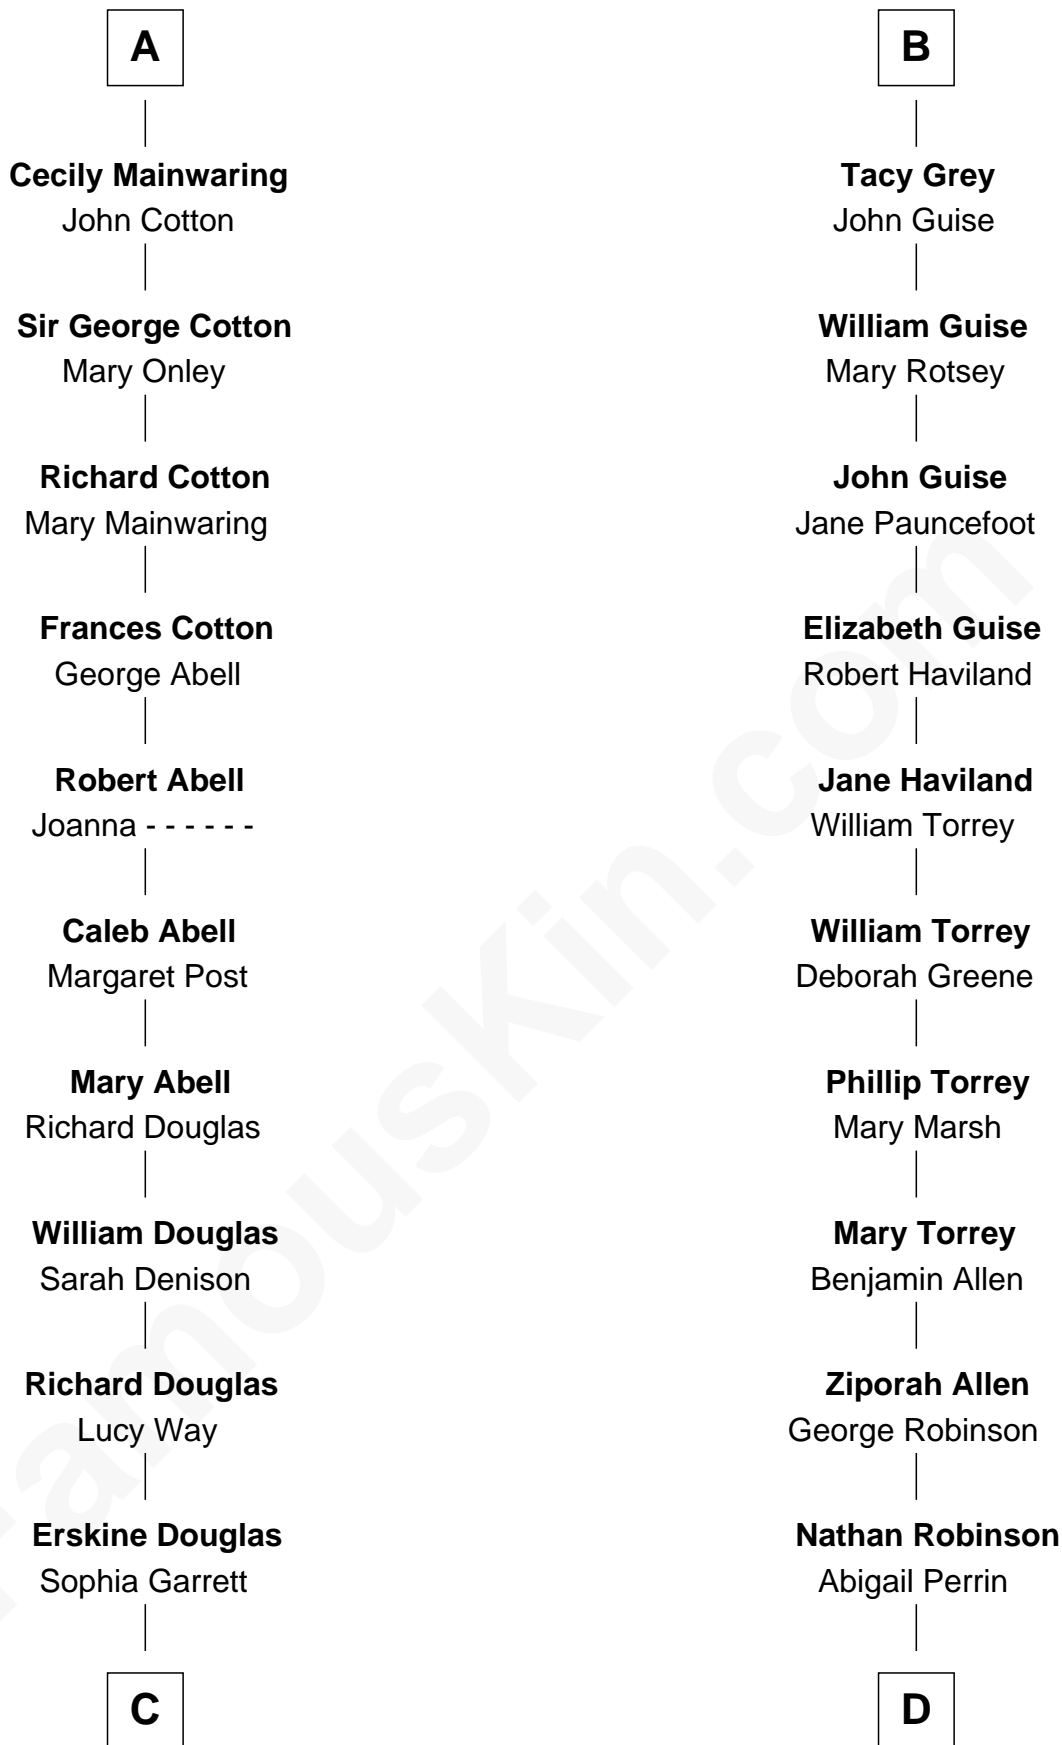

FamousKin.com
Relationship Chart of
Melvyn Douglas
Movie Actor

19th cousin 2 times removed of
Raquel Welch
Movie Actress

C

Emma Jane Douglas
Col. George Taliaferro Shackelford

Lena Priscilla Shackelford
Edouard Gregory Hesselberg

Melvyn Douglas
Movie Actor

D

Hannah Kent Robinson
Elbridge Gerry Hall

Justin Smith Hall
Sarah Mehitable Stanford

Emery Stanford Hall
Clara Louise Adams

Josephine Sarah Hall
Armando Carlos Tejada

Raquel Welch
aka Raquel Welch