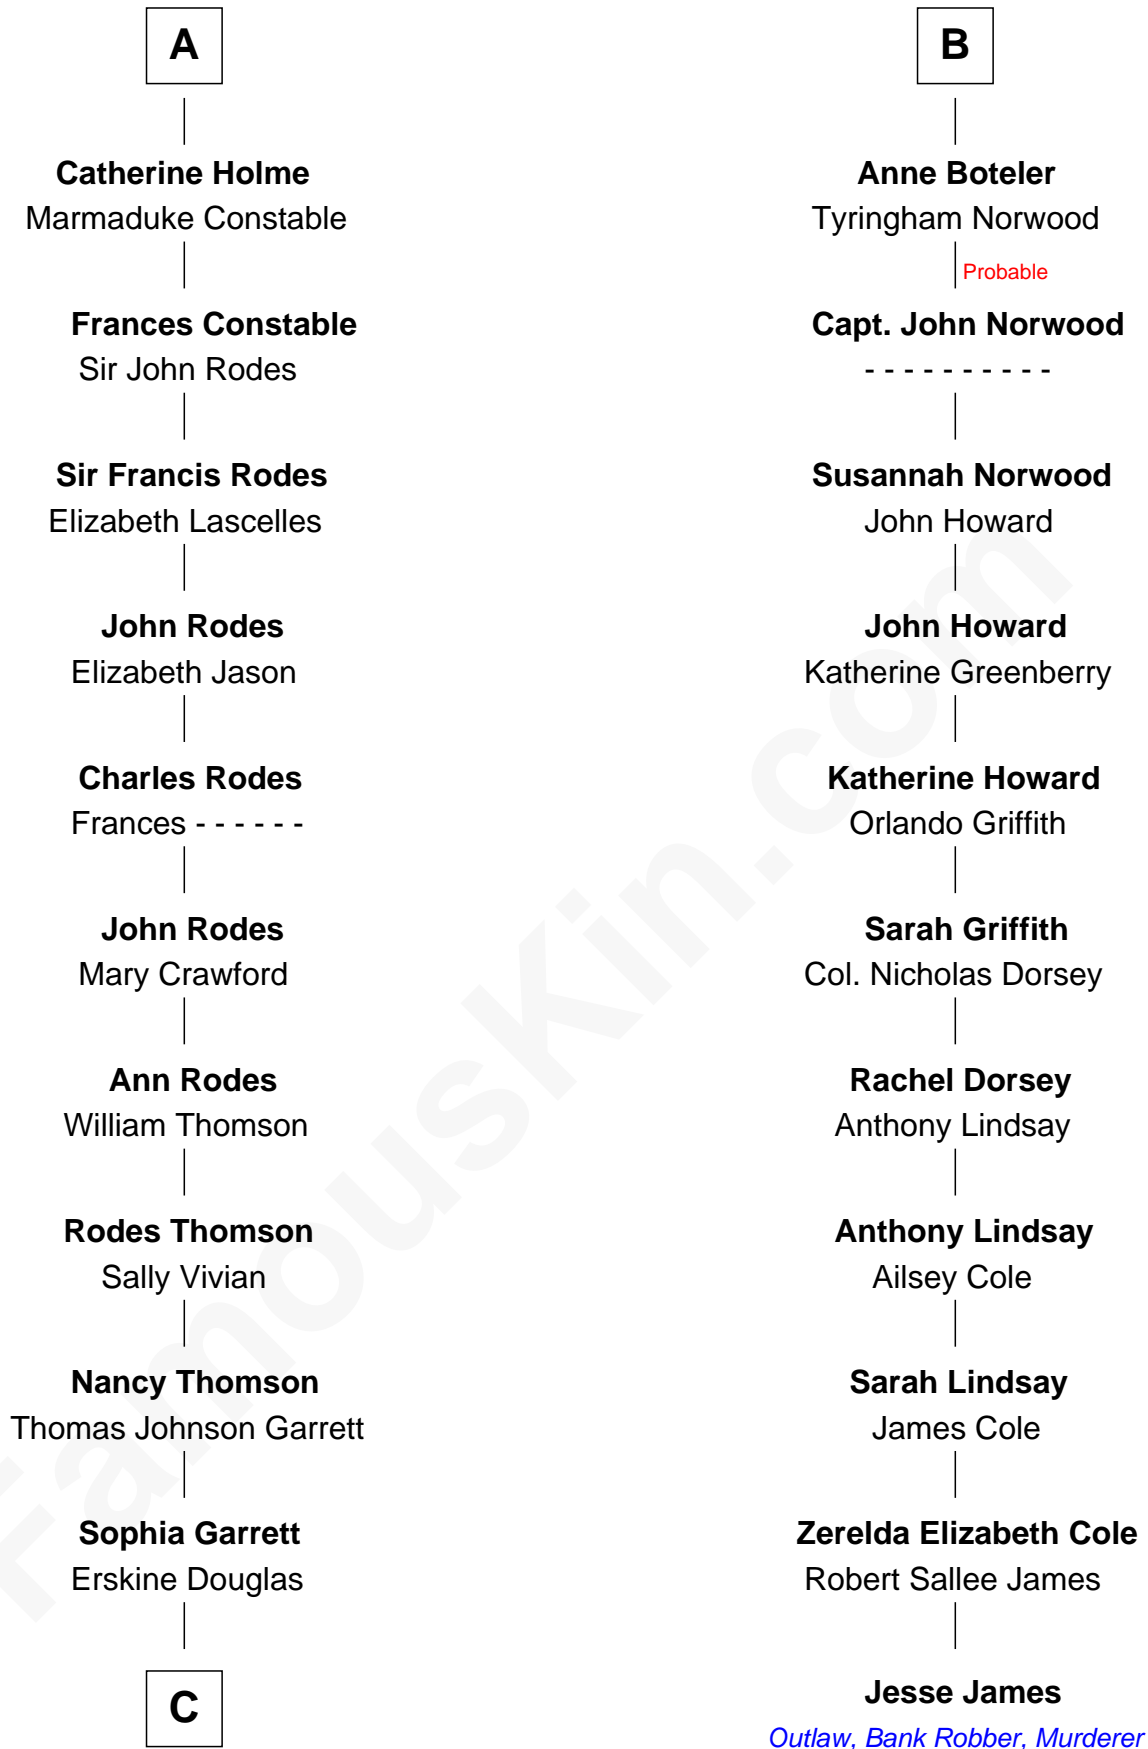

FamousKin.com Relationship Chart of

Melvyn Douglas

Movie Actor

17th cousin 2 times removed of

Jesse James

Outlaw, Bank Robber, Murderer

Sir Michael de la Pole

Katherine Wingfield

Michael de la Pole
Katherine de Stafford

Isabel de la Pole
Thomas Morley

Anne Morley
Sir John Hastings

Elizabeth Hastings
Sir Robert Hildyard

Sir Piers Hildyard
Joan de la See

Katherine Hildyard
William Holme

John Holme
Anne Aislaby

A

Sir Thomas de la Pole

Anne Cheney

Katherine de la Pole
Sir Miles Stapleton

Elizabeth Stapleton
Sir William Calthorpe

Anne Calthorpe
Sir Robert Drury

Elizabeth Drury
Sir Philip Boteler

Sir John Boteler
Grizel Roche

Sir Henry Boteler
Alice Pulter

B

C

—
Emma Jane Douglas
Col. George Taliaferro Shackelford

—
Lena Priscilla Shackelford
Edouard Gregory Hesselberg

—
Melvyn Douglas
Movie Actor

FamousKin.com