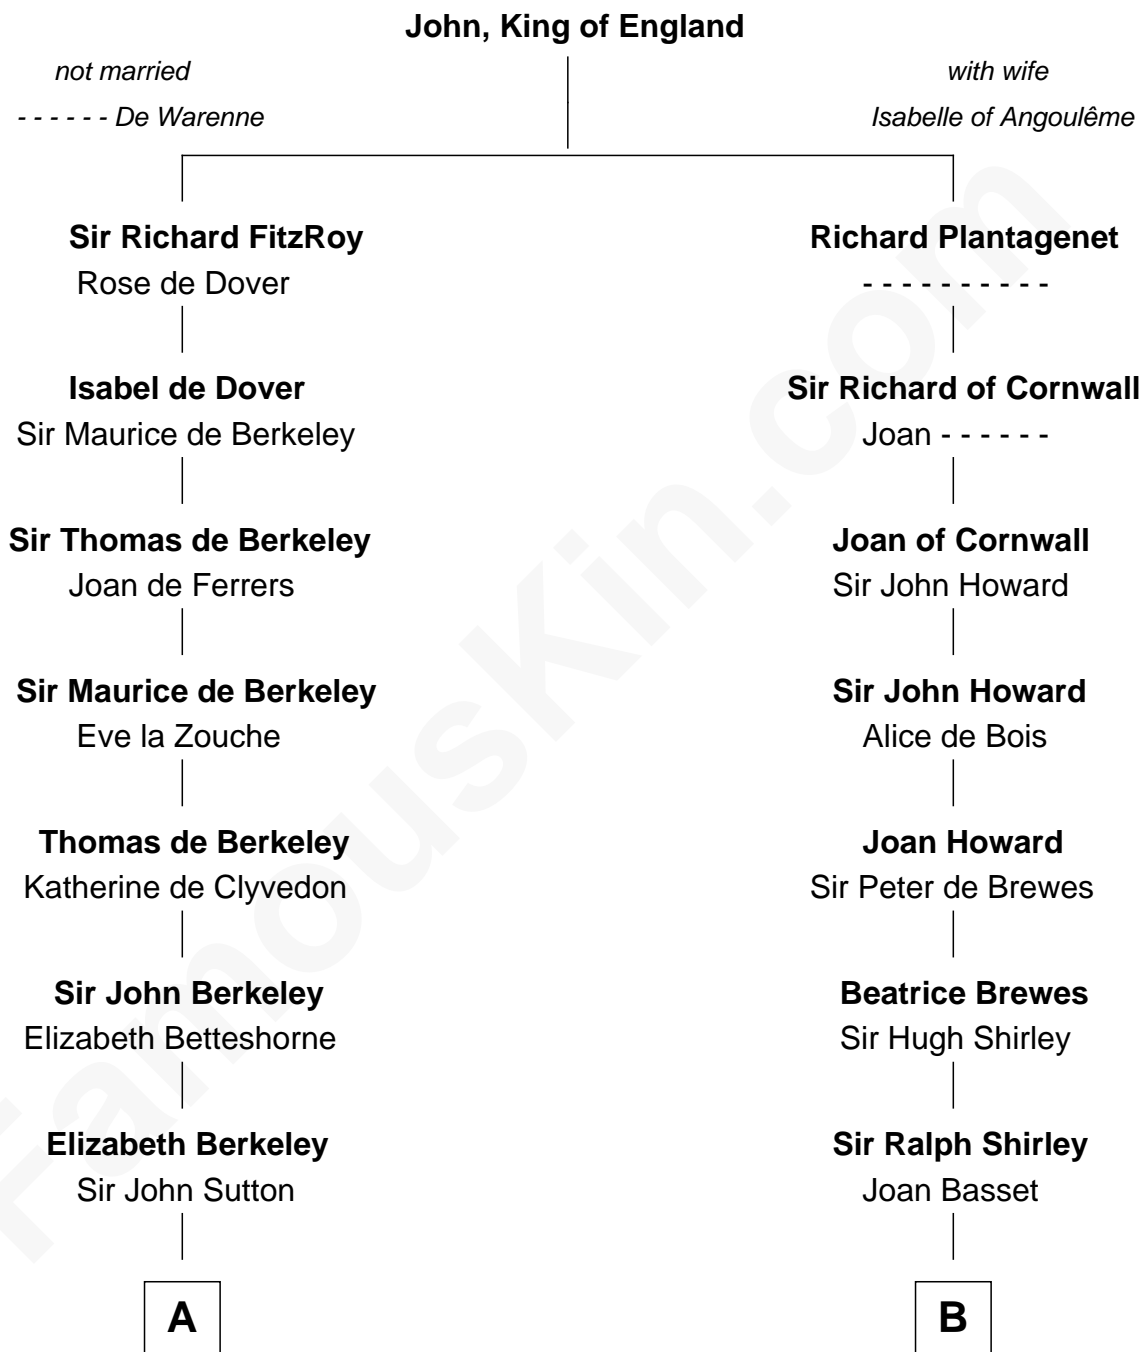

FamousKin.com

Relationship Chart of

Melvyn Douglas
Movie Actor

20th cousin 1 time removed of

Helen (Herron) Taft
First Lady of President William H. Taft

C

Erskine Douglas

Sophia Garrett

Emma Jane Douglas

Col. George Taliaferro Shackelford

Lena Priscilla Shackelford

Edouard Gregory Hesselberg

Melvyn Douglas

Movie Actor

D

Joanna Wilcockson

First Lady of William H. Taft