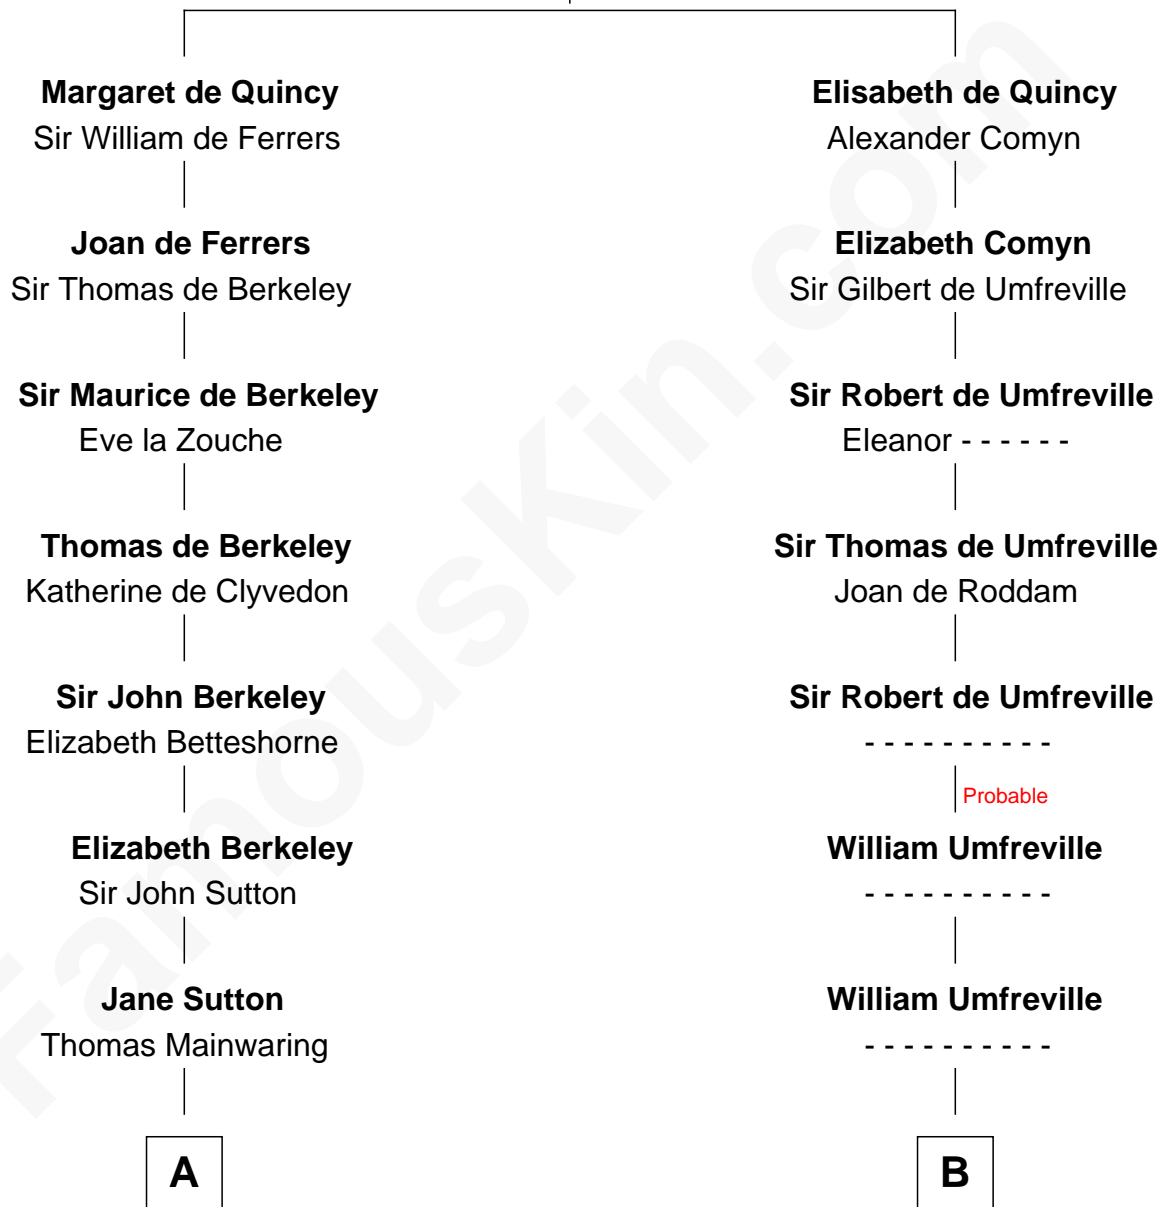

FamousKin.com Relationship Chart of

Melvyn Douglas

Movie Actor

18th cousin 1 time removed of

Helen (Herron) Taft

First Lady of President William H. Taft

Sir Roger de Quincy

Helen of Galloway

C

Emma Jane Douglas
Col. George Taliaferro Shackelford

Lena Priscilla Shackelford
Edouard Gregory Hesselberg

Melvyn Douglas
Movie Actor

D

Harriet Anne Collins
John Williamson Herron

Helen (Herron) Taft
First Lady of William H. Taft