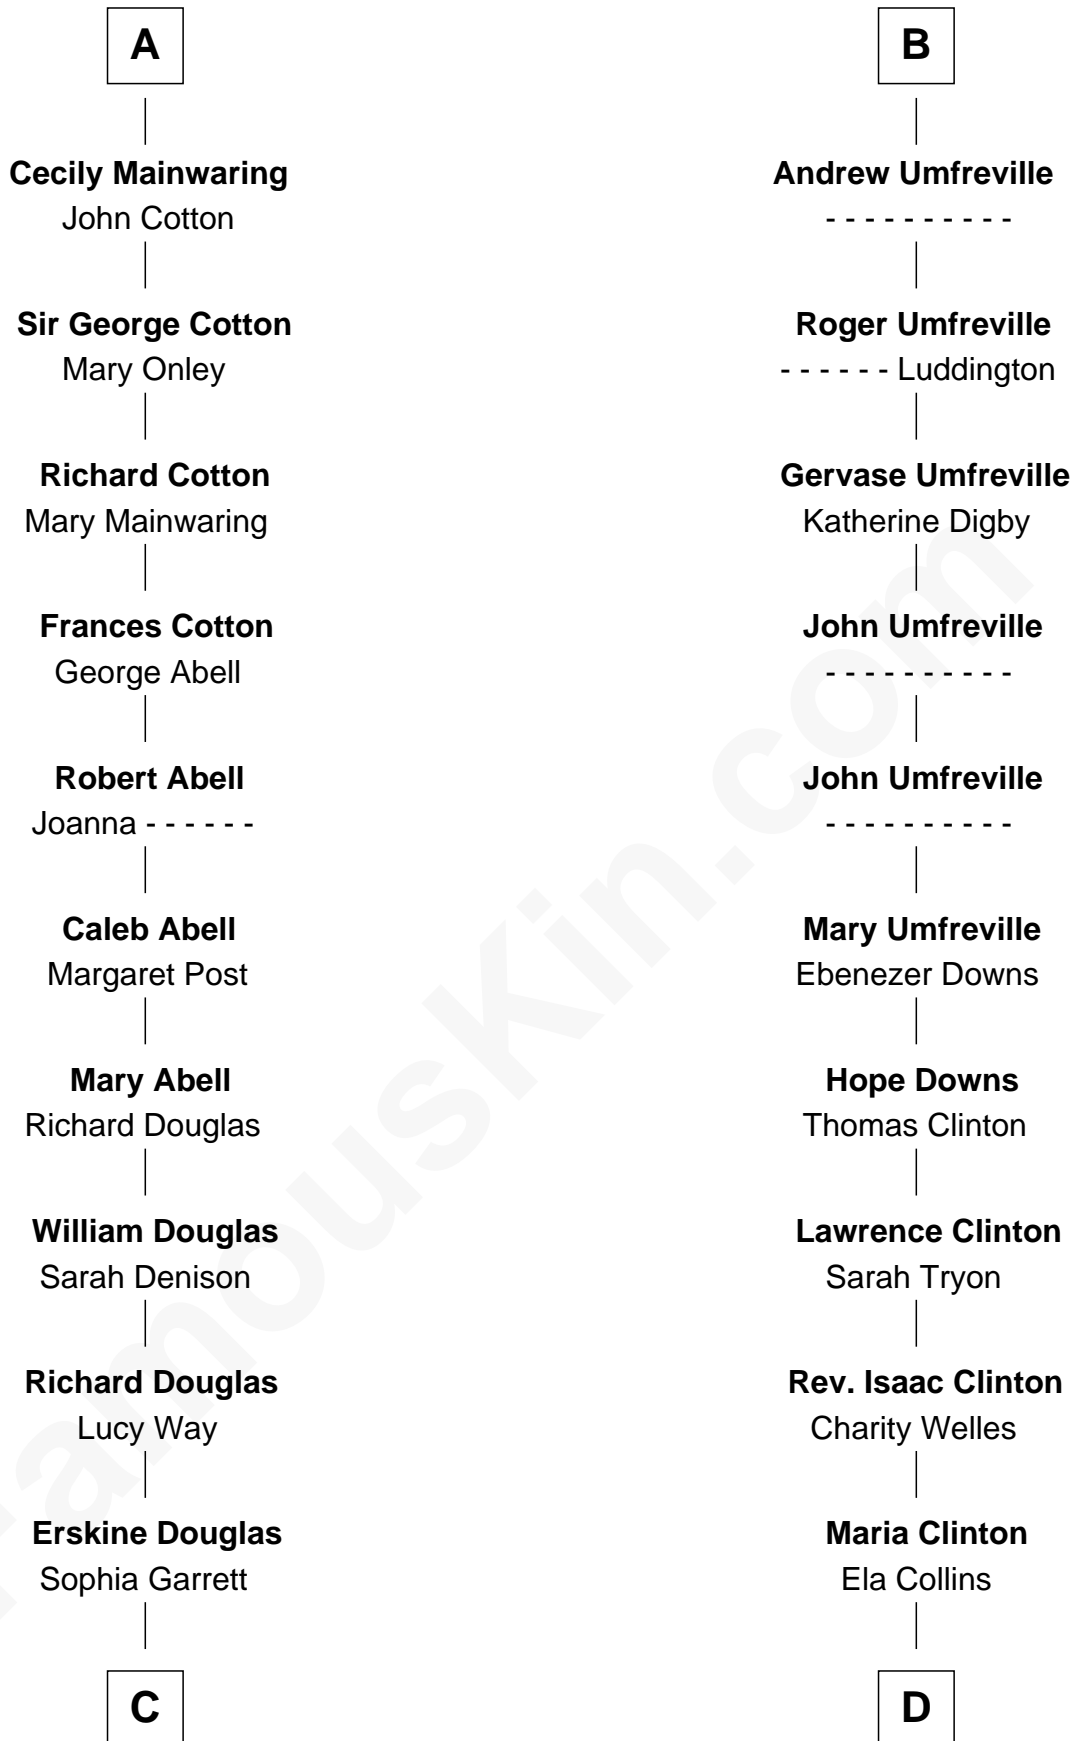

FamousKin.com Relationship Chart of

Melvyn Douglas

Movie Actor

18th cousin 1 time removed of

Helen (Herron) Taft

First Lady of President William H. Taft

Sir Roger de Quincy

Helen of Galloway

C

Emma Jane Douglas
Col. George Taliaferro Shackelford

Lena Priscilla Shackelford
Edouard Gregory Hesselberg

Melvyn Douglas
Movie Actor

D

Harriet Anne Collins
John Williamson Herron

Helen (Herron) Taft
First Lady of William H. Taft