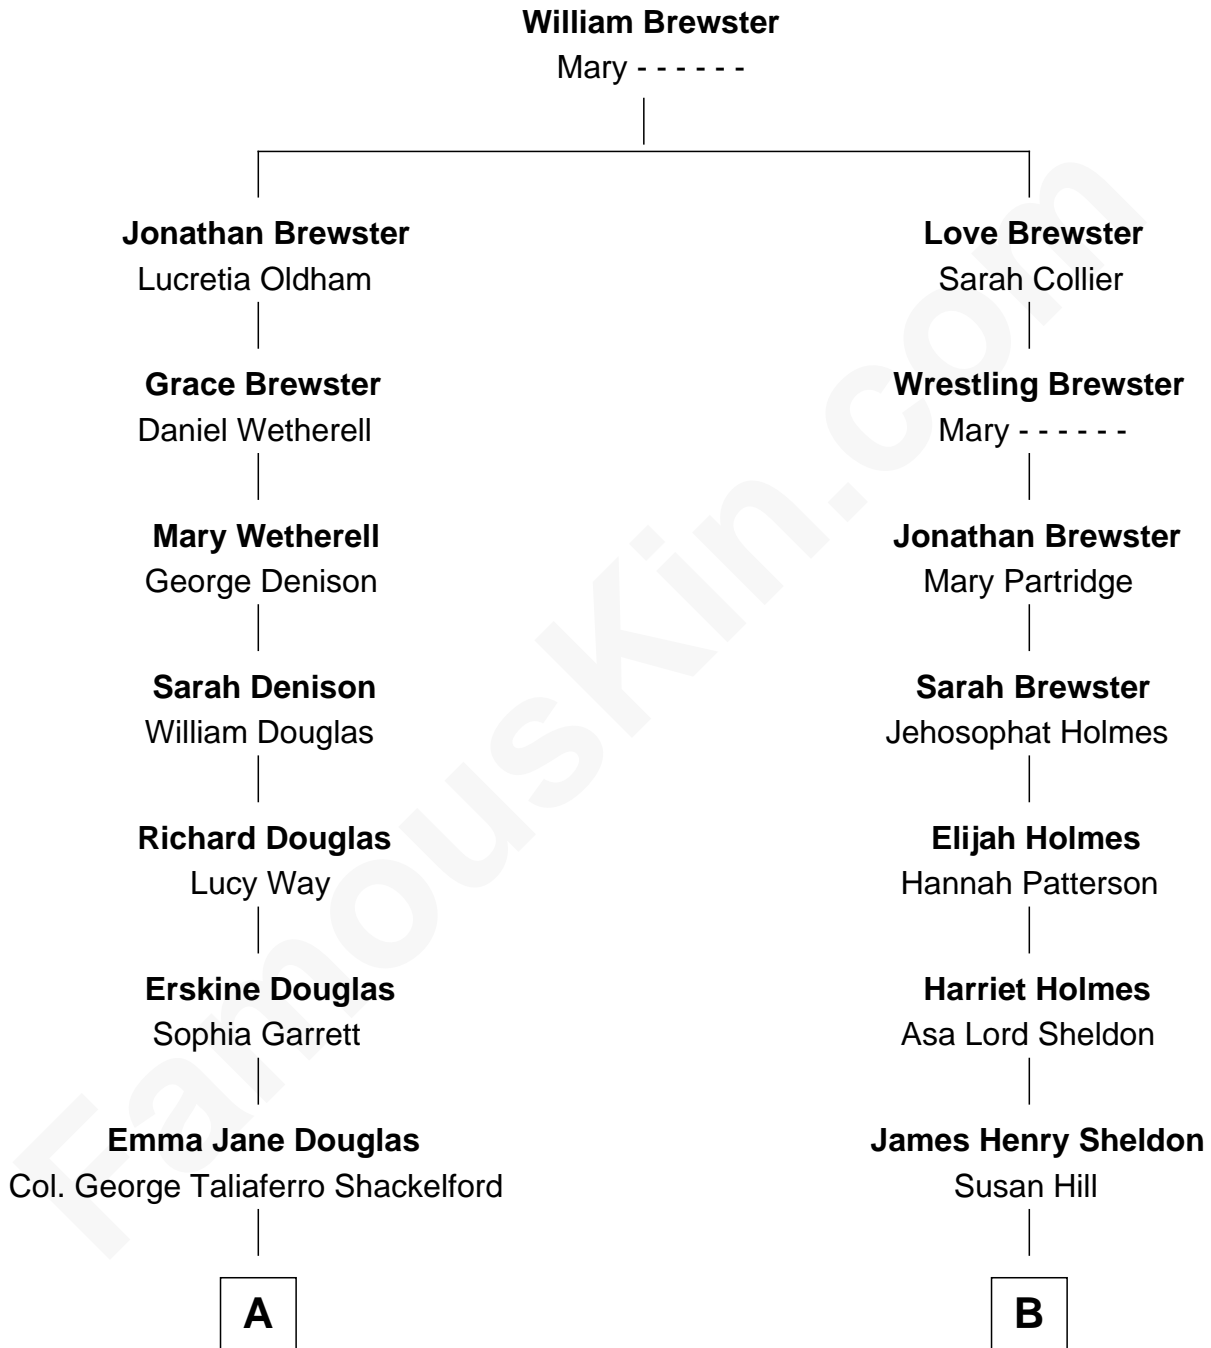

**FamousKin.com**  
**Relationship Chart of**  
**Melvyn Douglas**  
*Movie Actor*

8th cousin 1 time removed of

**Mamie (Doud) Eisenhower**  
*First Lady of President Dwight Eisenhower*

**A**

**Lena Priscilla Shackelford**  
Edouard Gregory Hesselberg

**Melvyn Douglas**  
*Movie Actor*

**B**

**Mary Cornelia Sheldon**  
Royal Houghton Doud

**John Sheldon Doud**  
Elivera Mathilda Carlson

**Mamie (Doud) Eisenhower**  
*First Lady of Dwight Eisenhower*

FamousKin.com