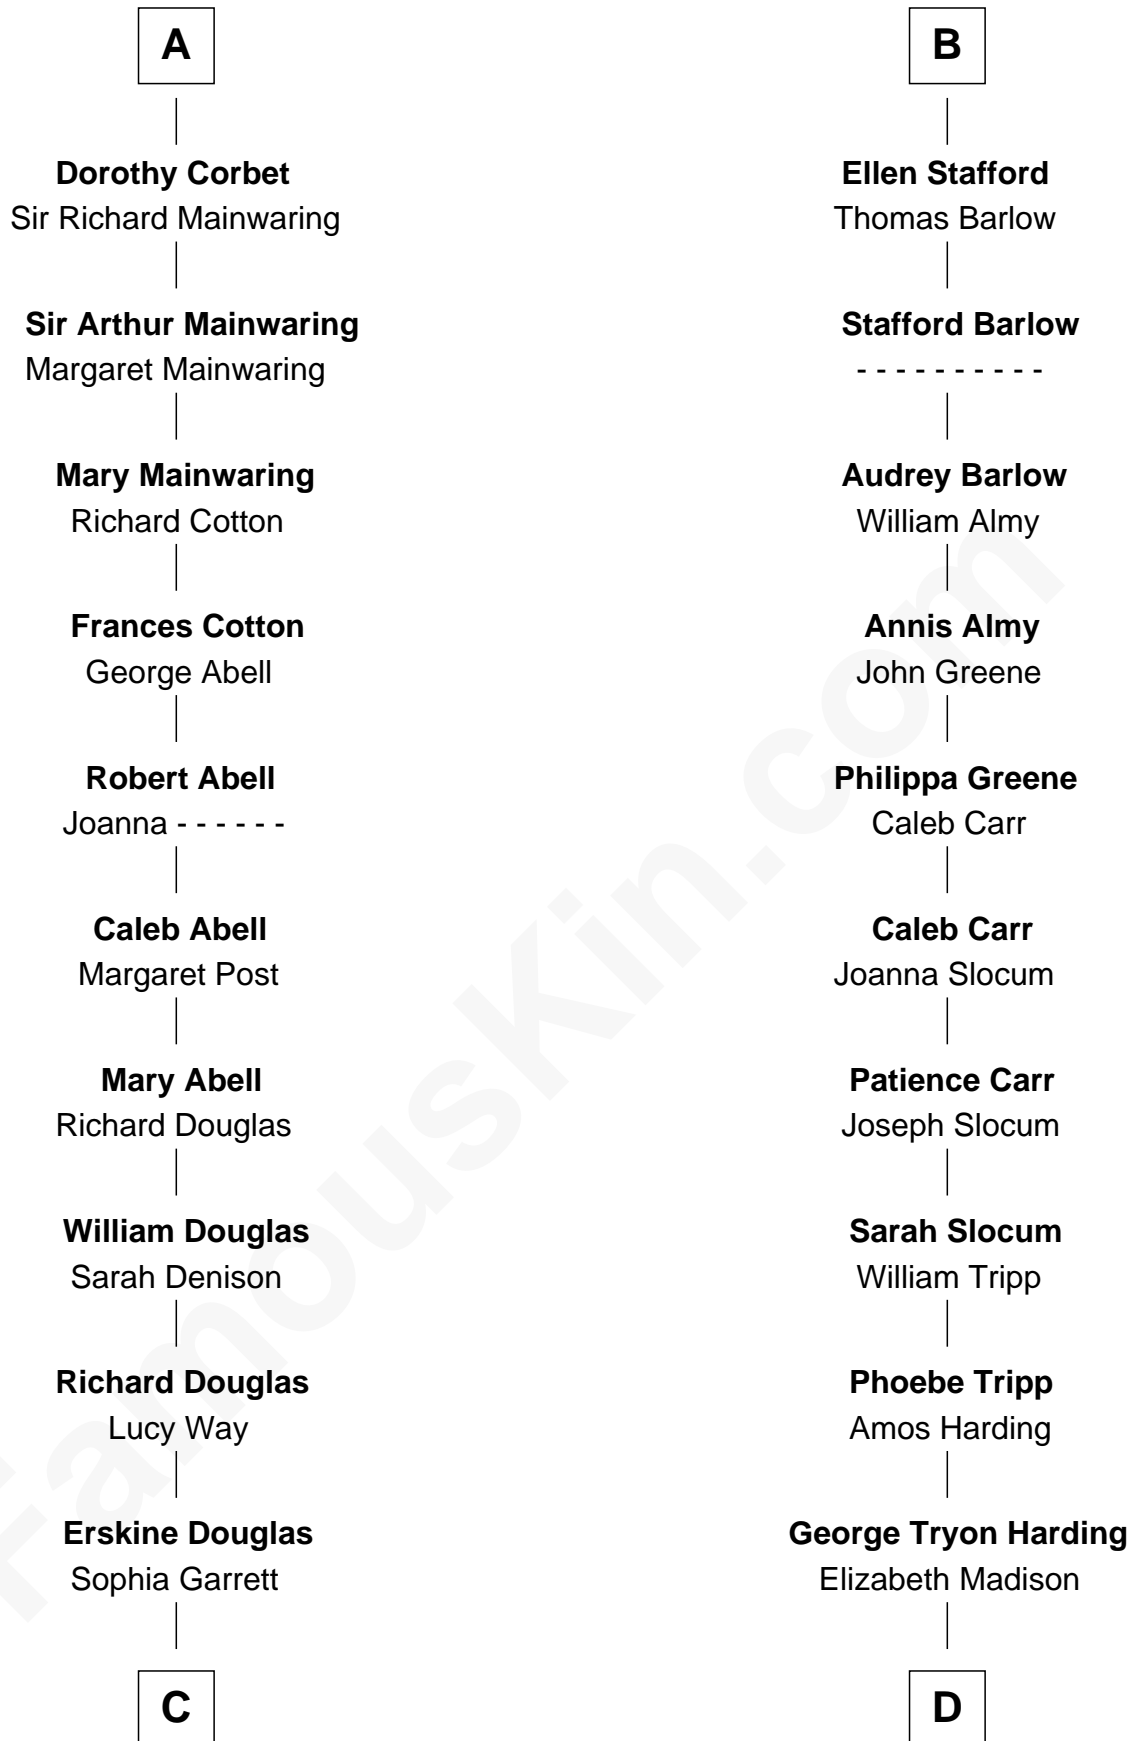

# FamousKin.com Relationship Chart of

**Melvyn Douglas**

*Movie Actor*

19th cousin of

**Warren G. Harding**

*29th U.S. President*

**C**

**Emma Jane Douglas**  
Col. George Taliaferro Shackelford

**Lena Priscilla Shackelford**  
Edouard Gregory Hesselberg

**Melvyn Douglas**  
*Movie Actor*

**D**

**Charles Alexander Harding**  
Mary Ann Crawford

**Dr. George Tryon Harding**  
Phoebe Elizabeth Dickerson