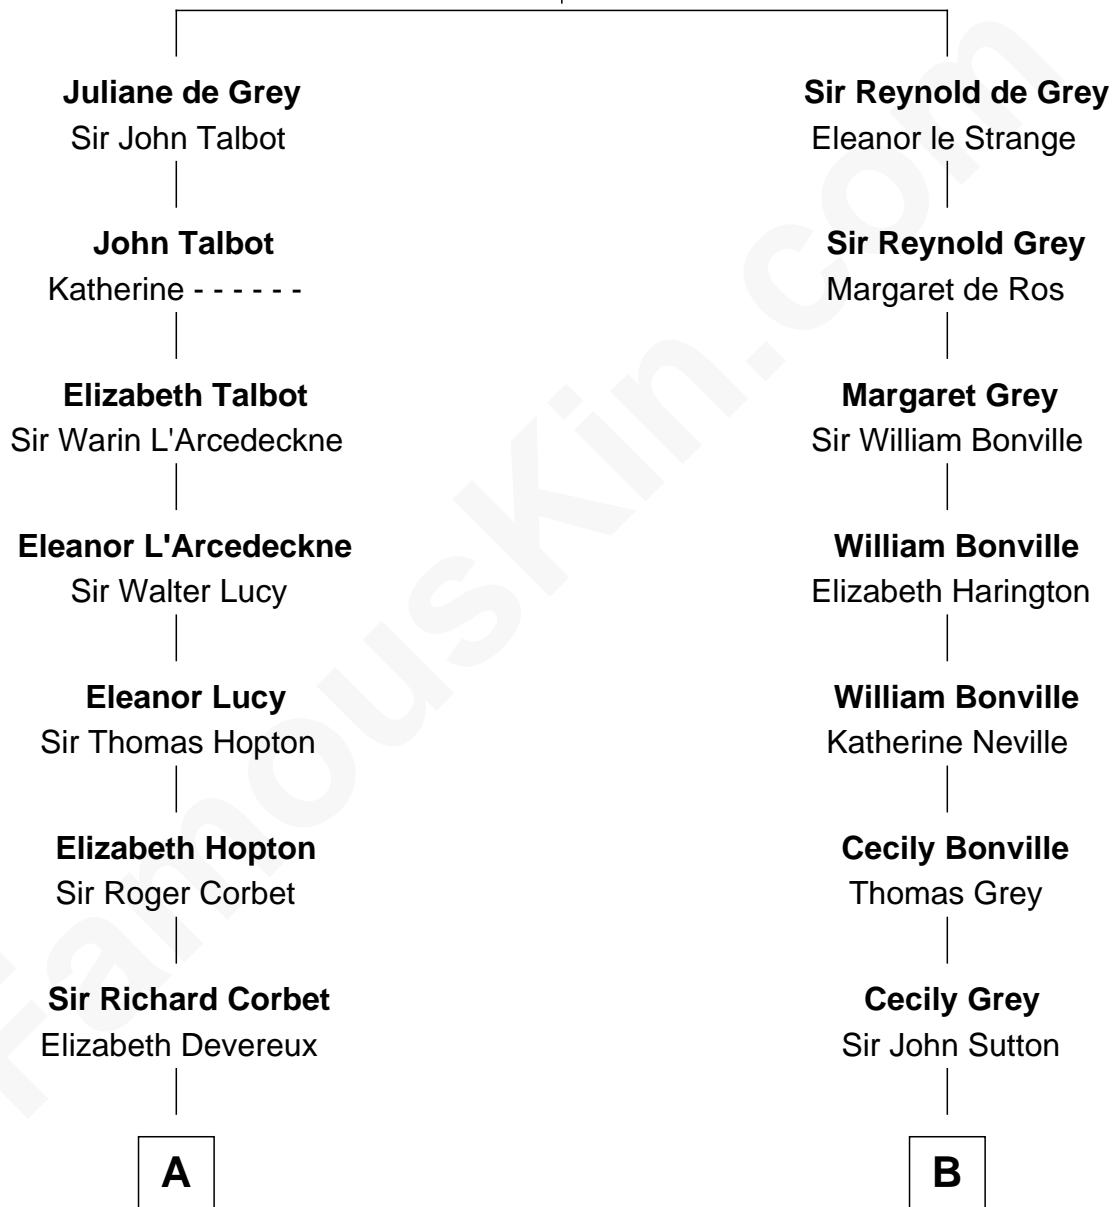

FamousKin.com Relationship Chart of

Melvyn Douglas

Movie Actor

20th cousin of

Herbert Hoover

31st U.S. President

Sir Roger de Grey
Elizabeth de Hastings

C

Erskine Douglas

Sophia Garrett

Emma Jane Douglas

Col. George Taliaferro Shackelford

Lena Priscilla Shackelford

Edouard Gregory Hesselberg

Melvyn Douglas

Movie Actor