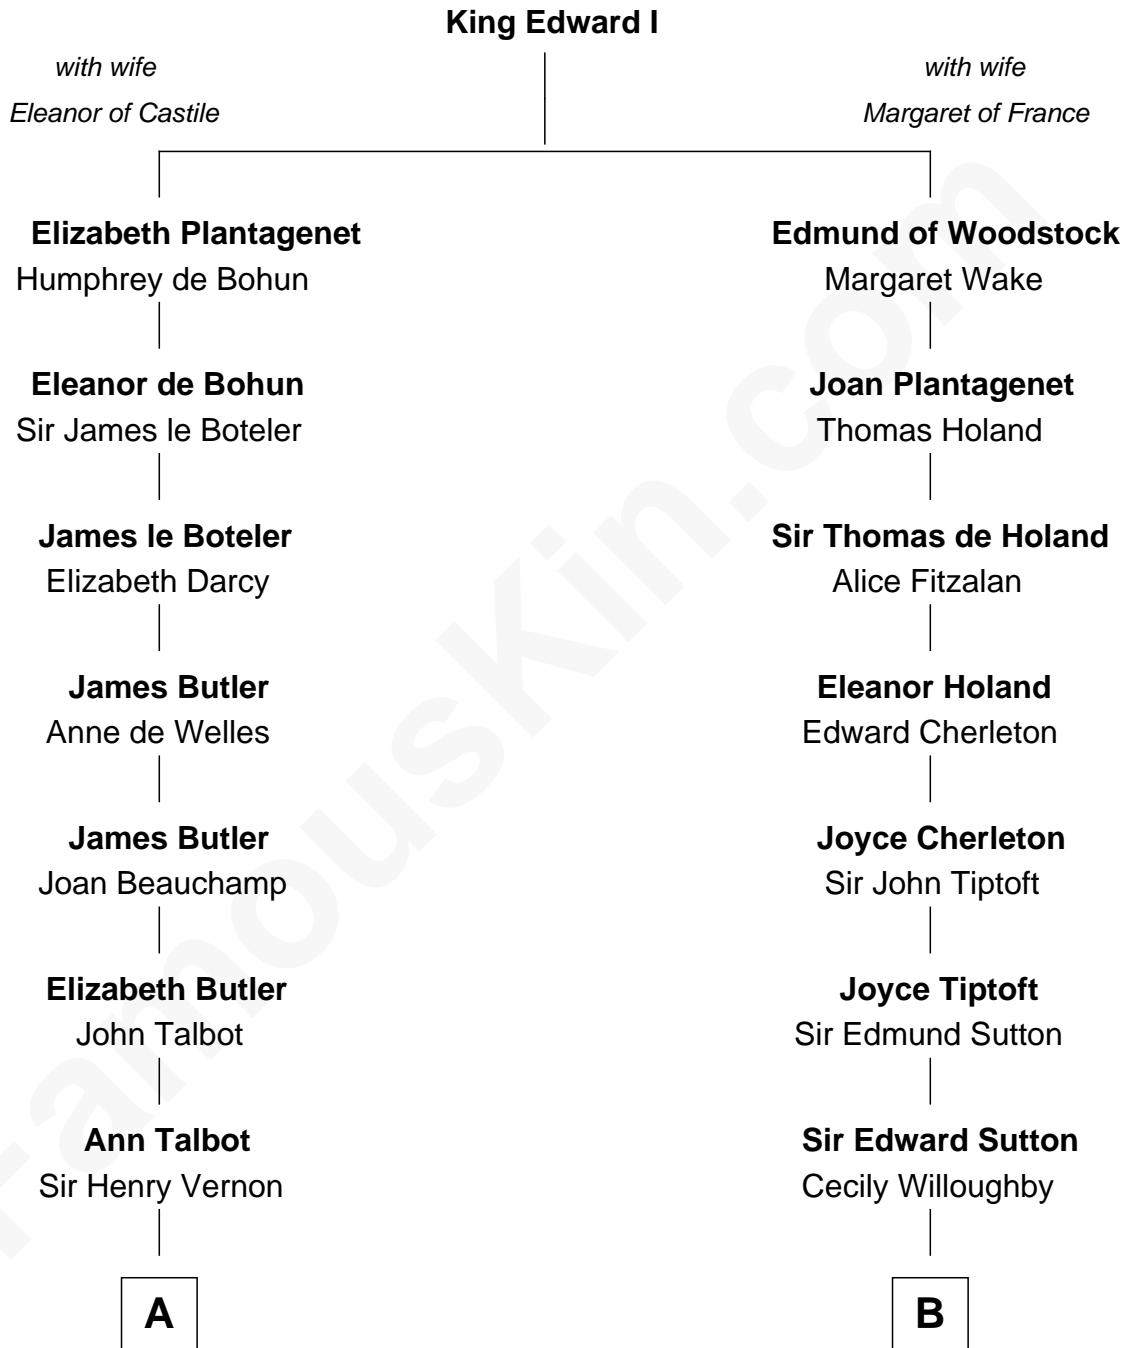

FamousKin.com
Relationship Chart of
Melvyn Douglas
Movie Actor

20th cousin 1 time removed of
Herbert Hoover
31st U.S. President

C

Erskine Douglas

Sophia Garrett

Emma Jane Douglas

Col. George Taliaferro Shackelford

Lena Priscilla Shackelford

Edouard Gregory Hesselberg

Melvyn Douglas

Movie Actor

D

Endymia Winn

Thomas Sherwood

Lucinda Sherwood