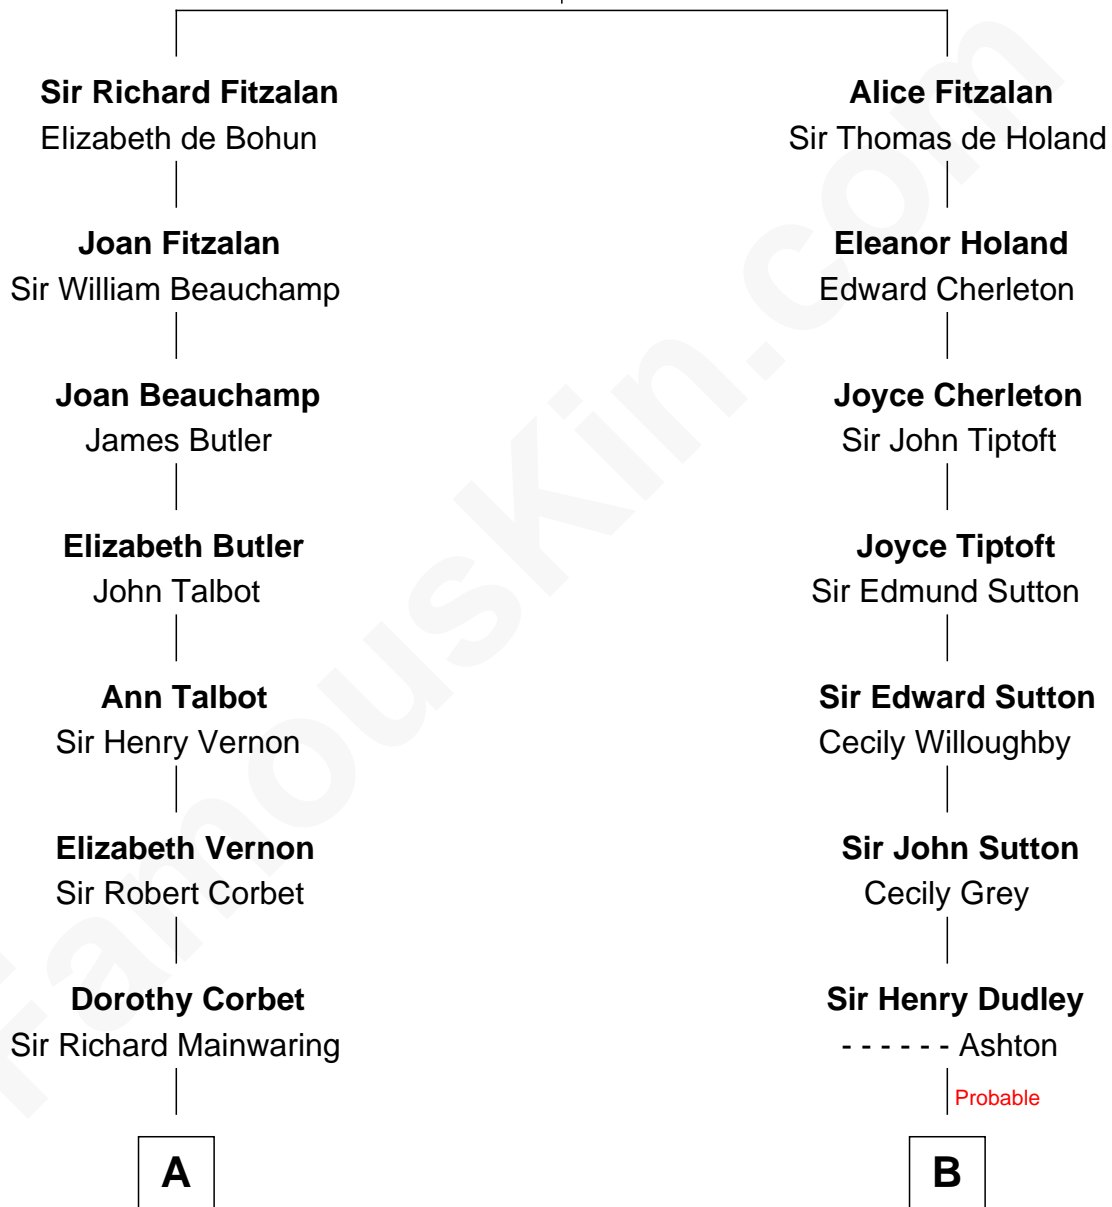

FamousKin.com Relationship Chart of

Melvyn Douglas
Movie Actor

18th cousin 1 time removed of

Herbert Hoover
31st U.S. President

Richard Fitzalan
Eleanor Plantagenet

C

Lena Priscilla Shackelford
Edouard Gregory Hesselberg

Melvyn Douglas
Movie Actor

D

Theodore Minthorn
Mary Wasley

Hulda Randall Minthorn
Jessie Clark Hoover

Herbert Hoover
31st U.S. President

FamousKin.com