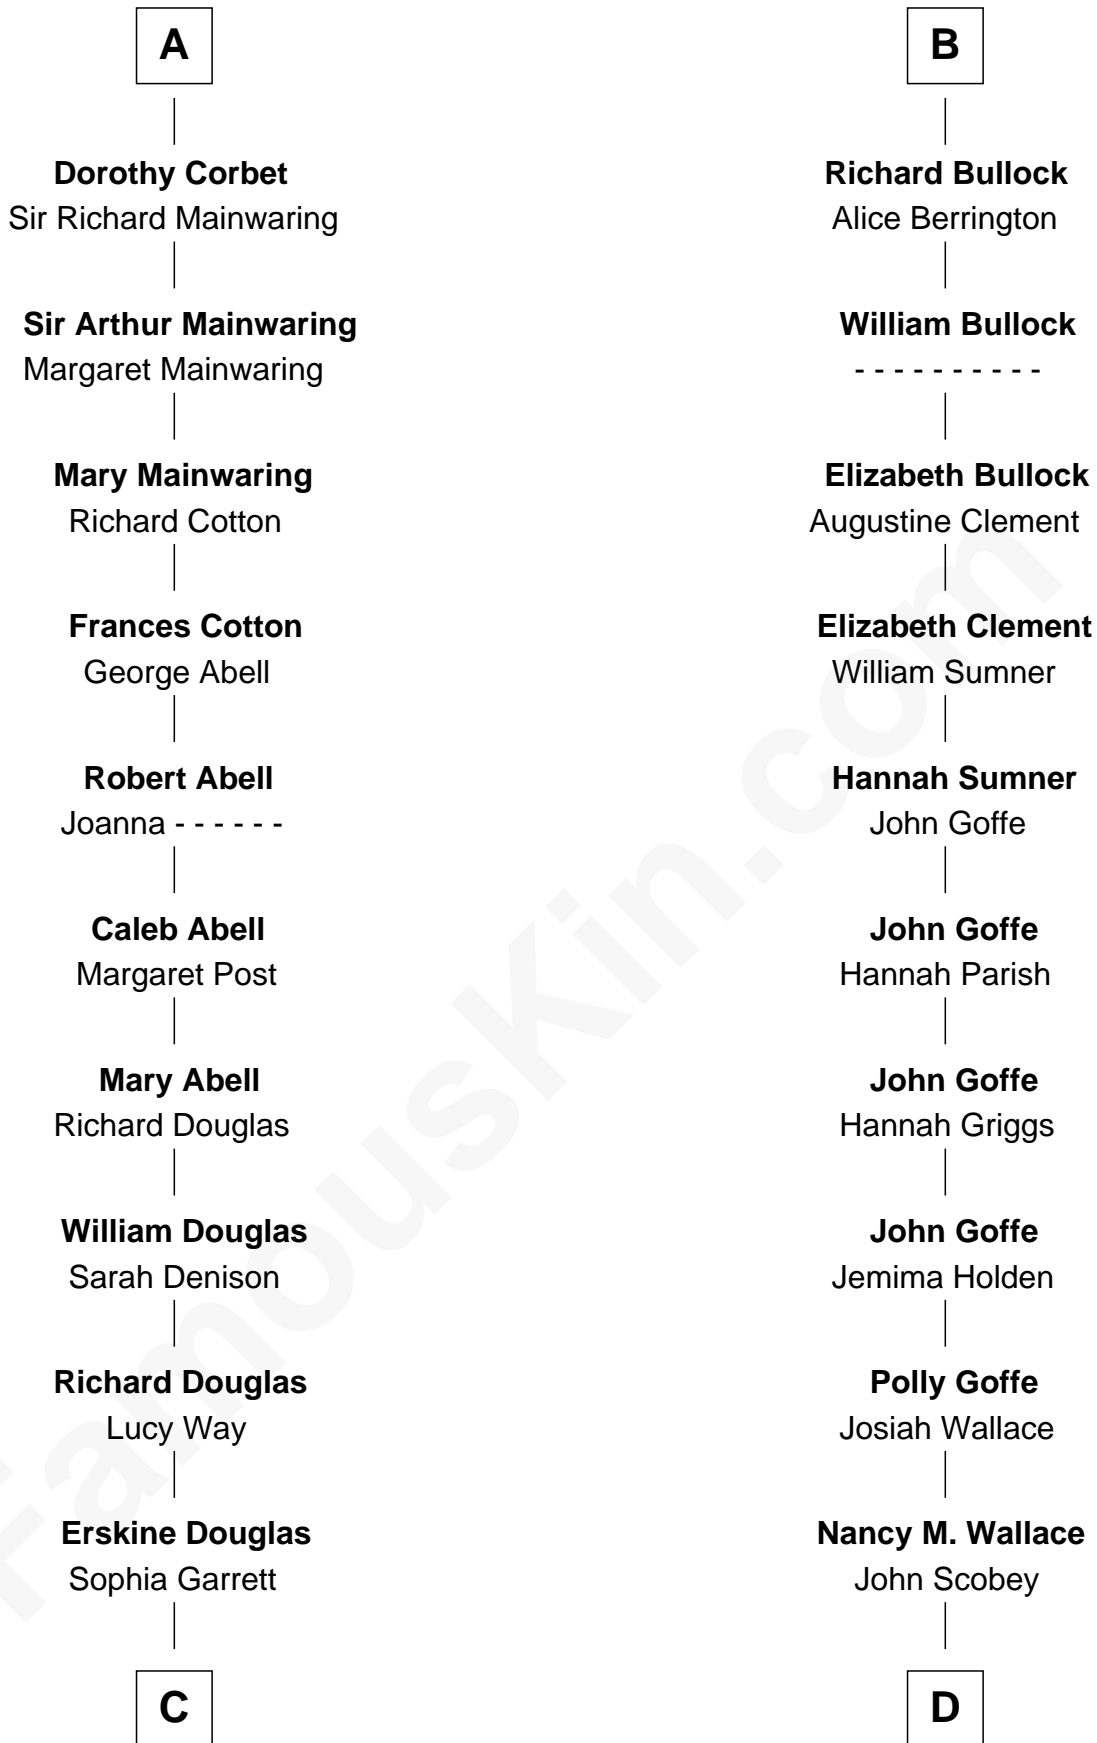

FamousKin.com

Relationship Chart of

Melvyn Douglas

Movie Actor

19th cousin of

Lou (Henry) Hoover

First Lady of President Herbert Hoover

Bartholomew de Badlesmere

Maud de Badlesmere

John de Vere

Aubrey de Vere

Alice FitzWalter

Sir Richard de Vere

Alice Sergeaux

Sir John de Vere

Elizabeth Howard

Joan de Vere

Sir William Norreys

Margaret Norreys

Gilbert Bullock

Thomas Bullock

Alice Kingsmill

B

C

Emma Jane Douglas
Col. George Taliaferro Shackelford

Lena Priscilla Shackelford
Edouard Gregory Hesselberg

Melvyn Douglas
Movie Actor

D

Philomelia Sophia Scobey
Phineas Weed

Florence Ida Weed
Charles Delano Henry