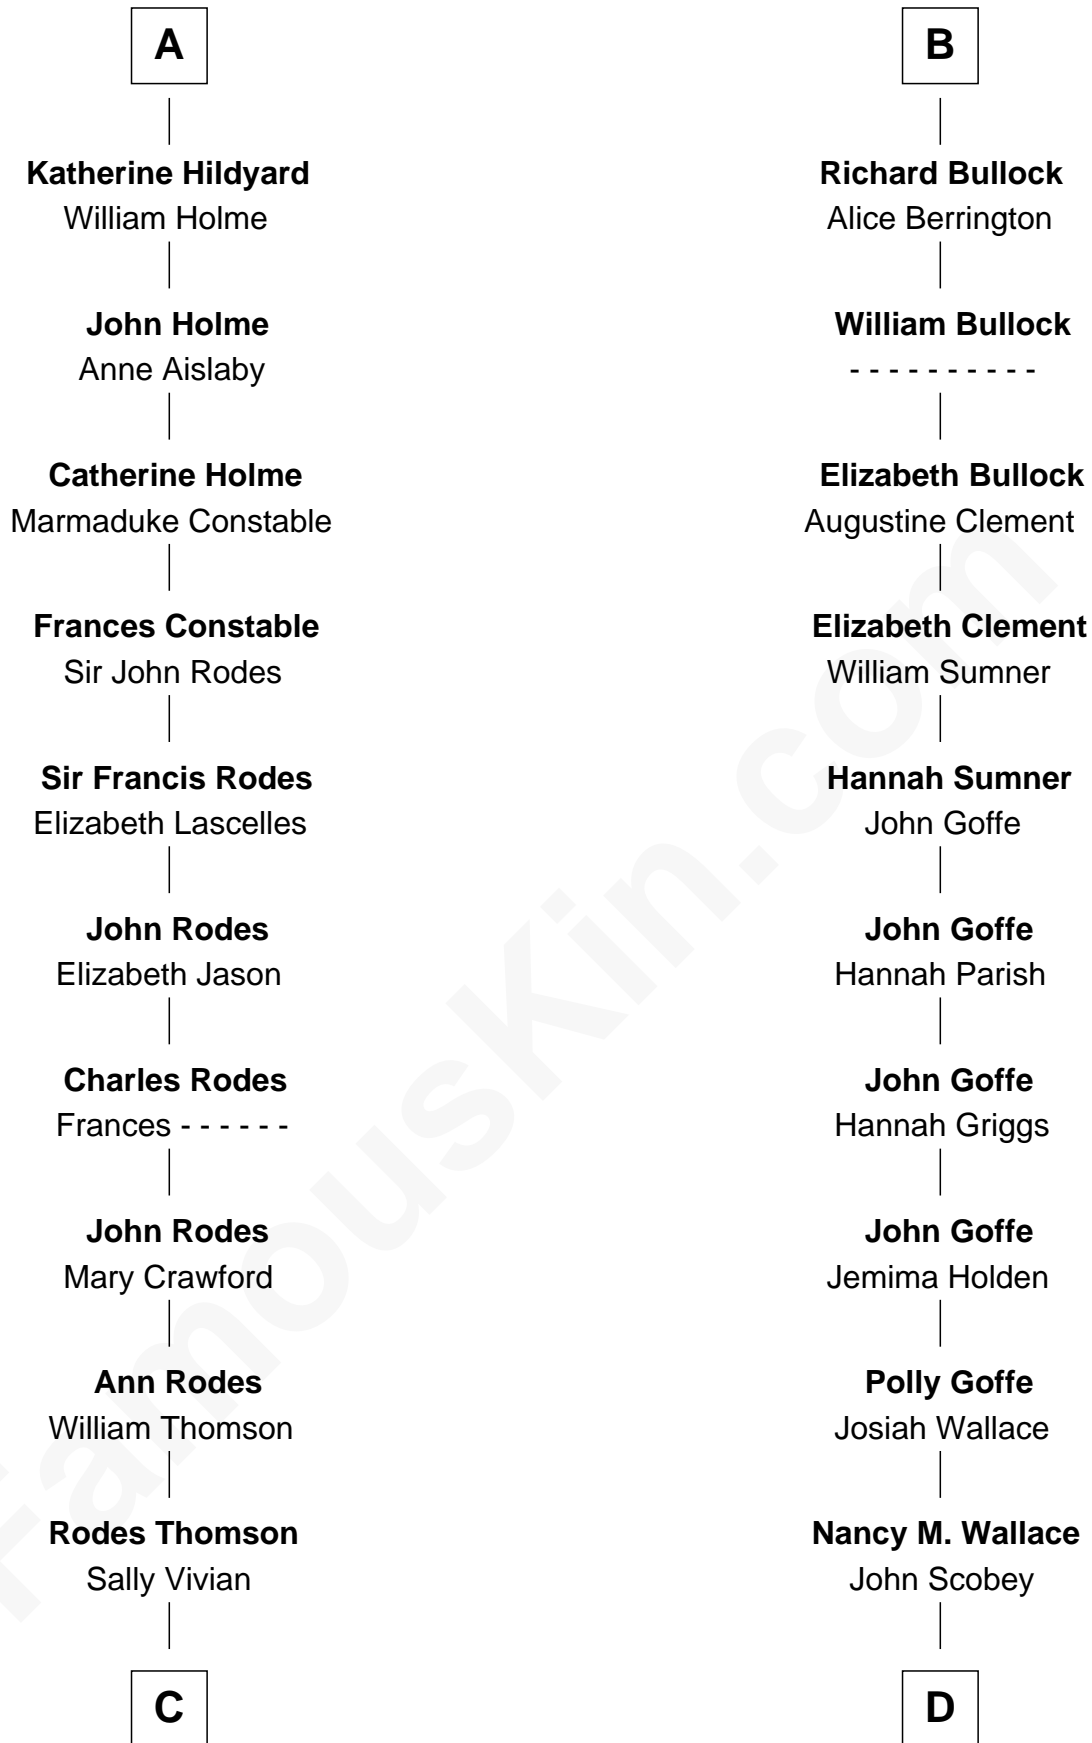

FamousKin.com
Relationship Chart of
Melvyn Douglas
Movie Actor

19th cousin 2 times removed of
Lou (Henry) Hoover
First Lady of President Herbert Hoover

C

Nancy Thomson
Thomas Johnson Garrett

Sophia Garrett
Erskine Douglas

Emma Jane Douglas
Col. George Taliaferro Shackelford

Lena Priscilla Shackelford
Edouard Gregory Hesselberg

Melvyn Douglas
Movie Actor

D

Philomelia Sophia Scobey
Phineas Weed

Florence Ida Weed
Charles Delano Henry