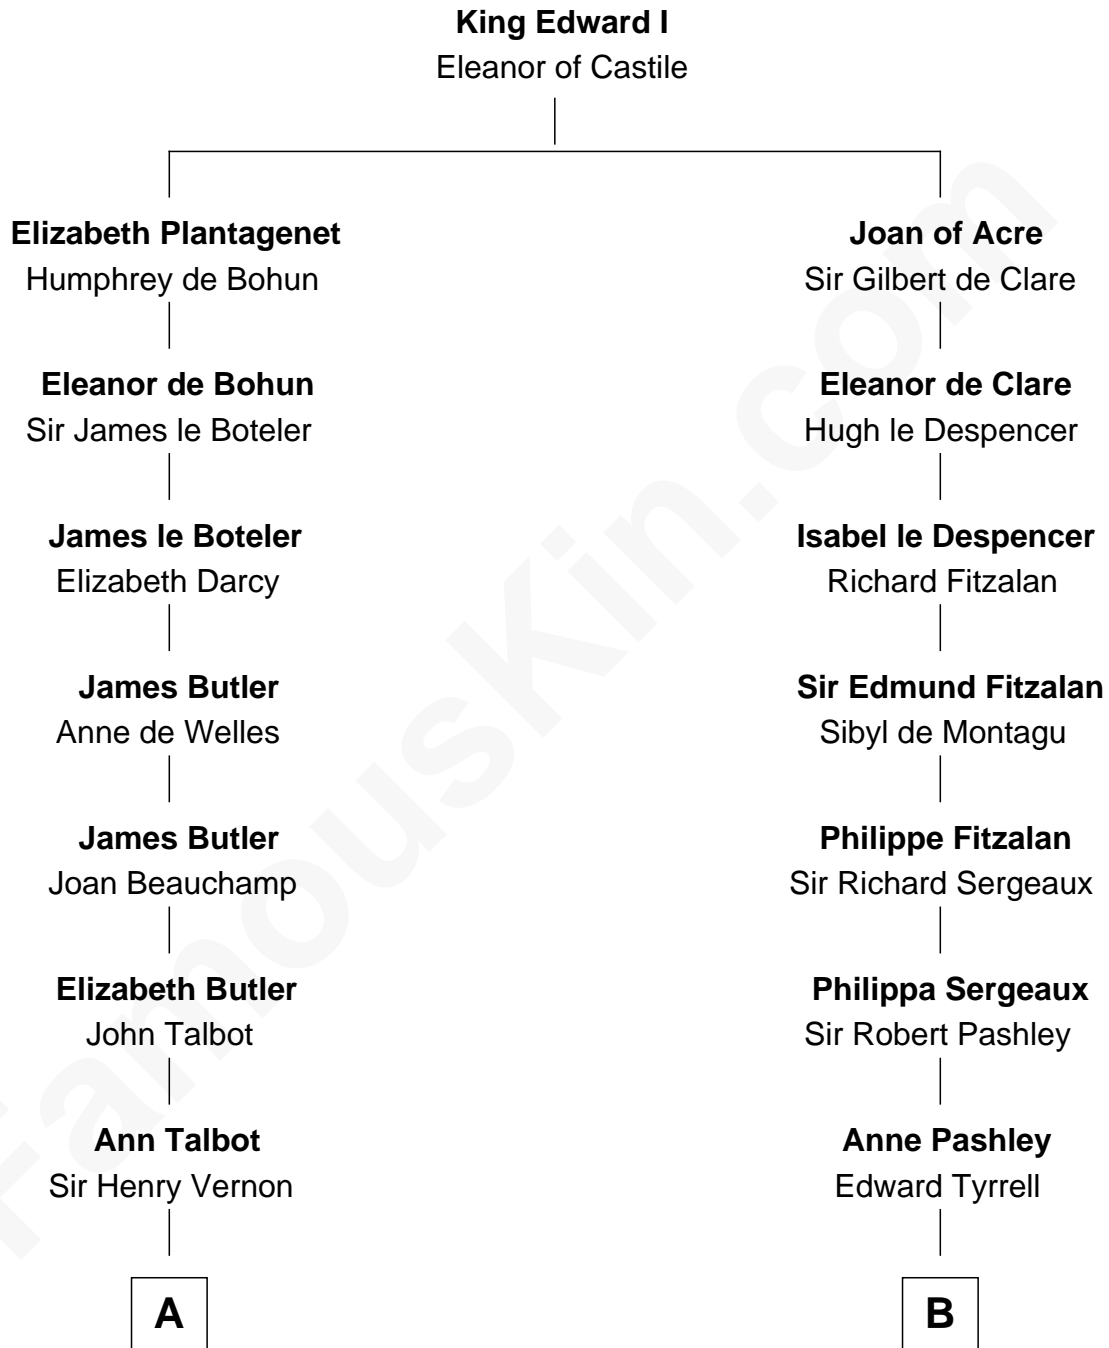

**FamousKin.com**  
**Relationship Chart of**  
**Melvyn Douglas**  
*Movie Actor*

20th cousin 1 time removed of

**Ellen Louise (Axson) Wilson**  
*First Lady of President Woodrow Wilson*

**C**

**Erskine Douglas**

Sophia Garrett

**Emma Jane Douglas**

Col. George Taliaferro Shackelford

**Lena Priscilla Shackelford**

Edouard Gregory Hesselberg

**Melvyn Douglas**

*Movie Actor*

**D**

**Deliverance Coward**

James FitzRandolph

**Isaac FitzRandolph**

Eleanor Hunter

**Rebecca Longstreet FitzRandolph**

Rev. Isaac Stockton Keith Axson

**Rev. Samuel Edward Axson**

Margaret Jane Hoyt