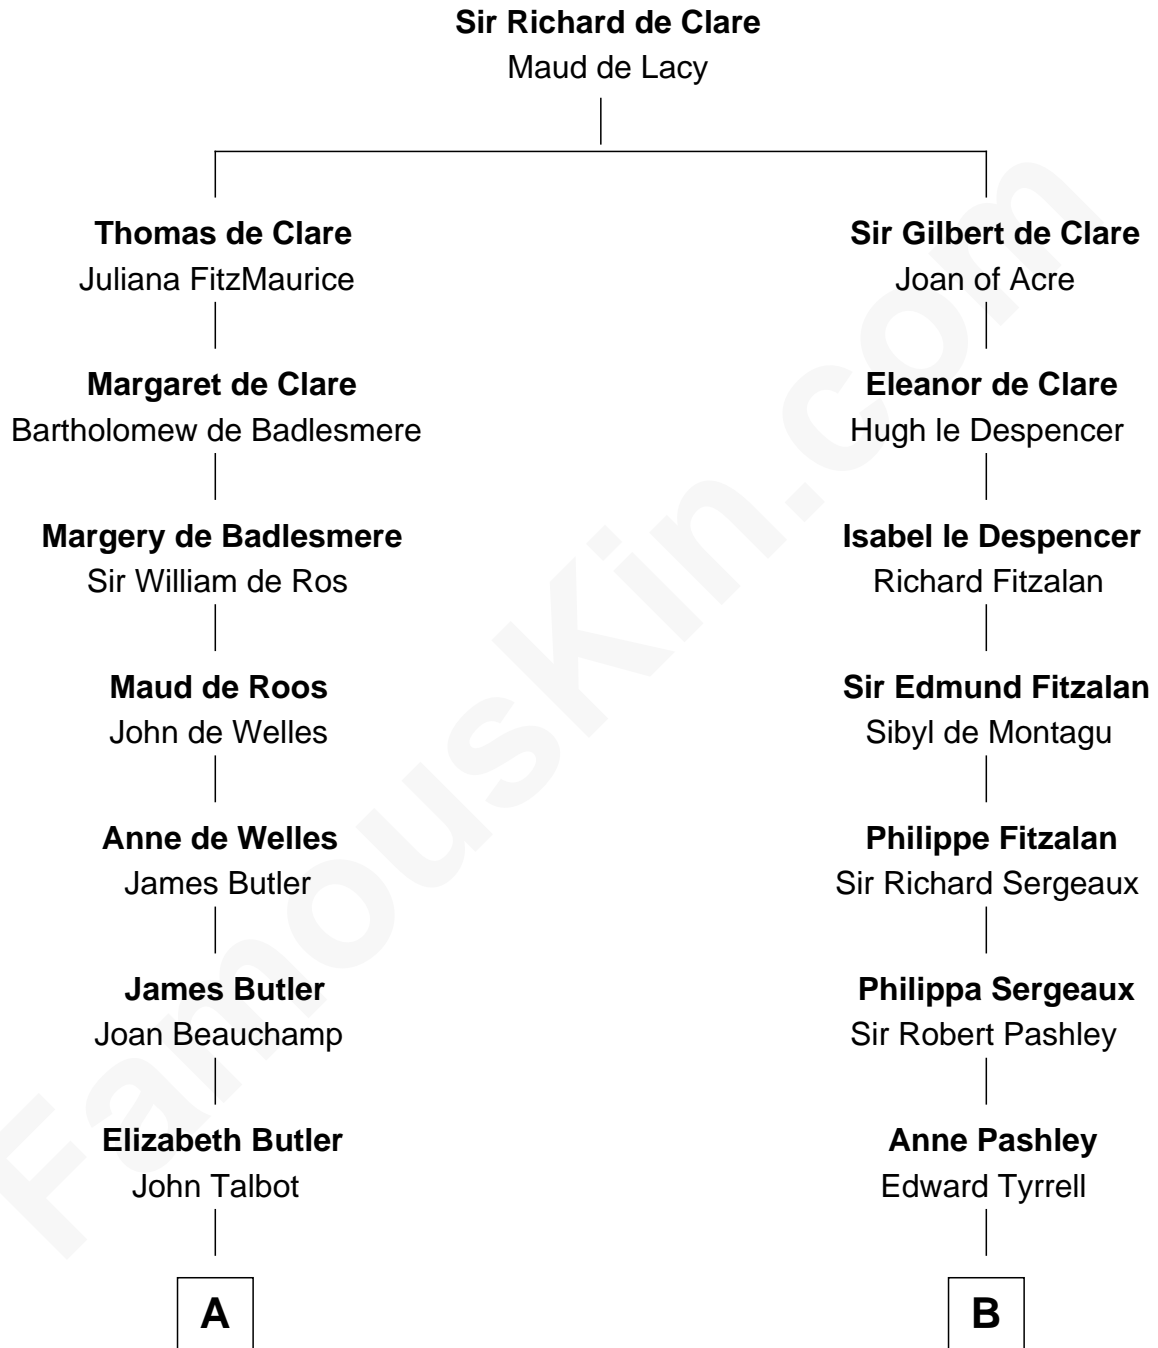

FamousKin.com

Relationship Chart of

Melvyn Douglas

Movie Actor

21st cousin of

Ellen Louise (Axson) Wilson

First Lady of President Woodrow Wilson

C

Richard Douglas

Lucy Way

Erskine Douglas

Sophia Garrett

Emma Jane Douglas

Col. George Taliaferro Shackelford

Lena Priscilla Shackelford

Edouard Gregory Hesselberg