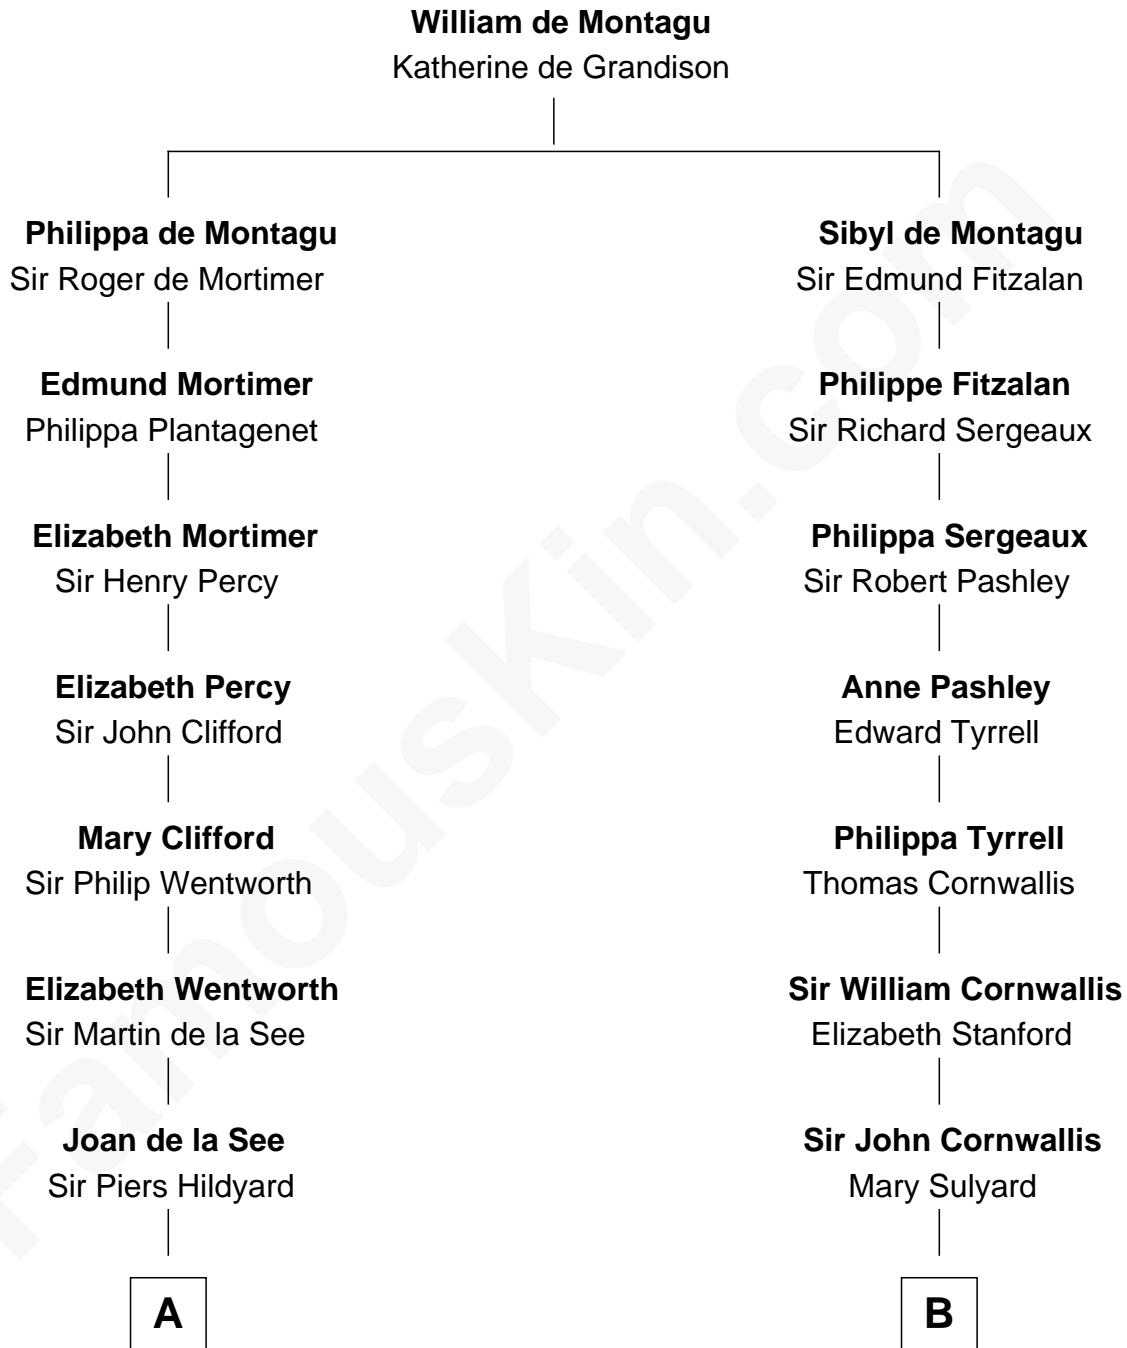

FamousKin.com
Relationship Chart of
Melvyn Douglas
Movie Actor

18th cousin 3 times removed of

Ellen Louise (Axson) Wilson
First Lady of President Woodrow Wilson

C

Nancy Thomson
Thomas Johnson Garrett

Sophia Garrett
Erskine Douglas

Emma Jane Douglas
Col. George Taliaferro Shackelford

Lena Priscilla Shackelford
Edouard Gregory Hesselberg

Melvyn Douglas
Movie Actor

D

Rev. Samuel Edward Axson
Margaret Jane Hoyt

Ellen Louise (Axson) Wilson
First Lady of Woodrow Wilson