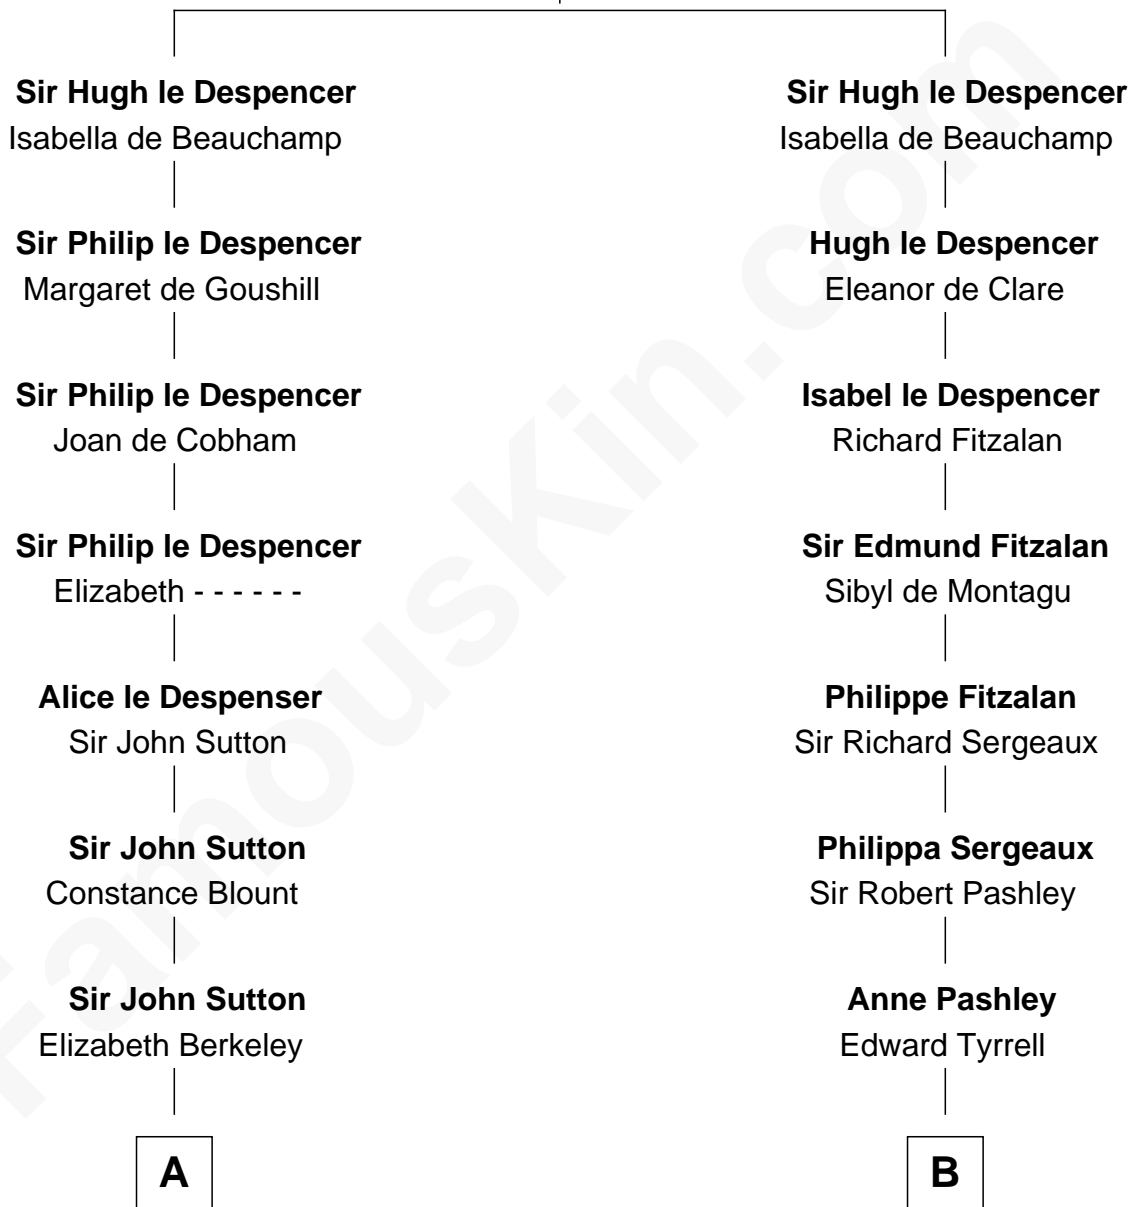

**FamousKin.com**  
**Relationship Chart of**  
**Melvyn Douglas**  
*Movie Actor*

20th cousin 1 time removed of

**Ellen Louise (Axson) Wilson**  
*First Lady of President Woodrow Wilson*

**Sir Hugh le Despencer**  
 Aveline Basset

**C**

**Erskine Douglas**

Sophia Garrett

**Emma Jane Douglas**

Col. George Taliaferro Shackelford

**Lena Priscilla Shackelford**

Edouard Gregory Hesselberg

**Melvyn Douglas**