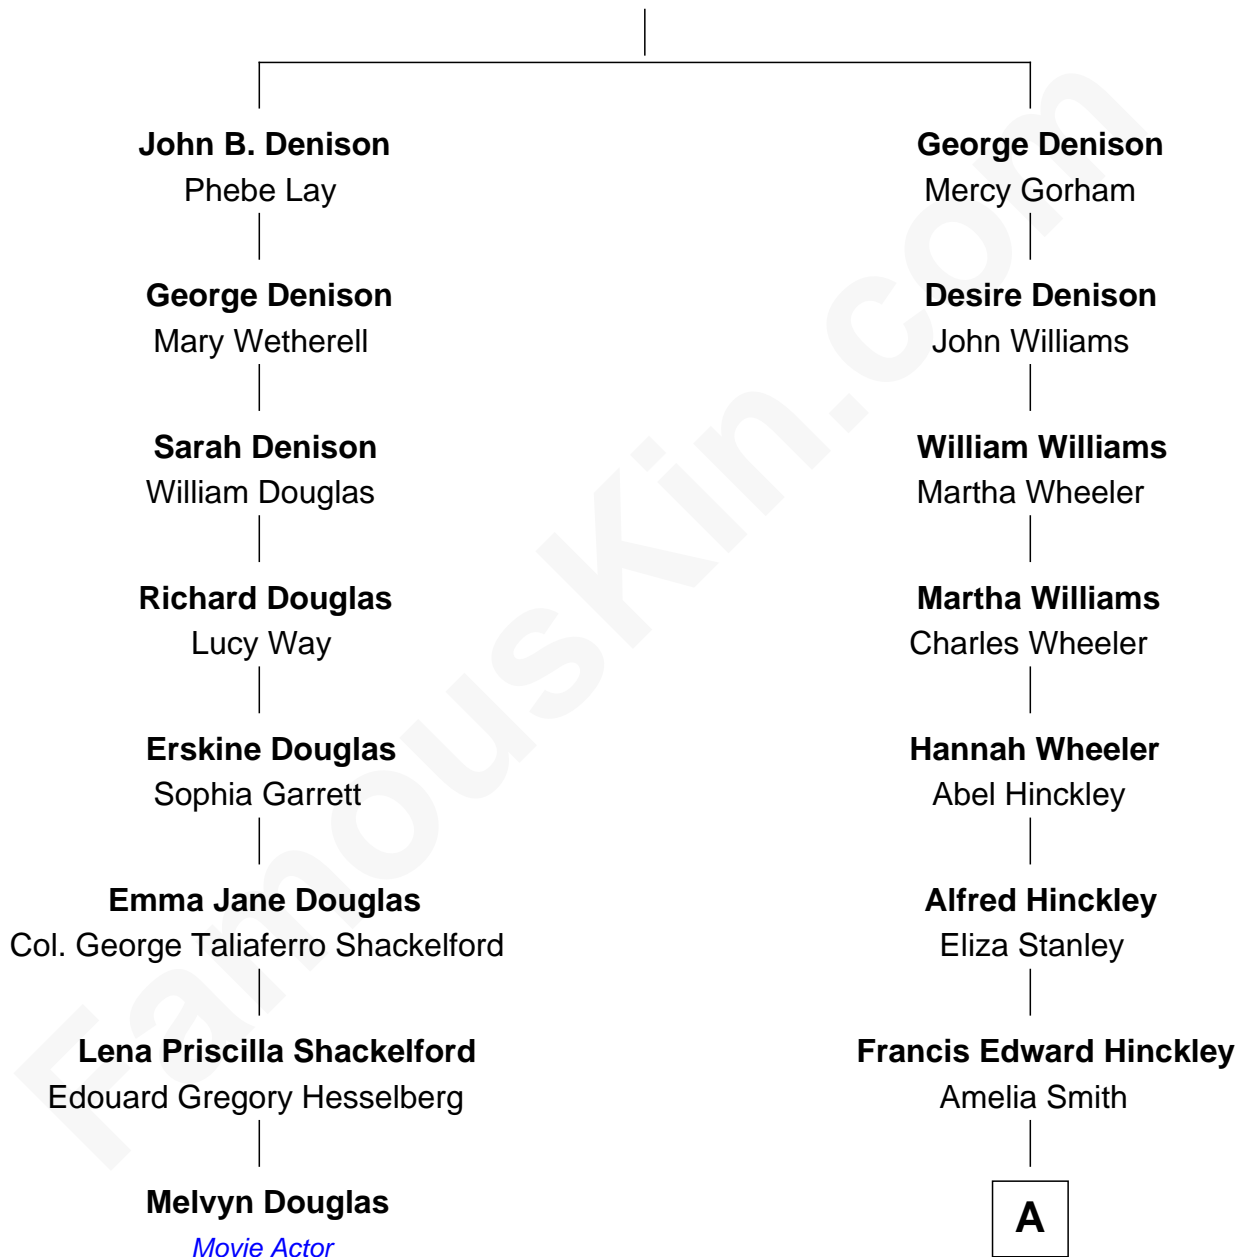

# FamousKin.com Relationship Chart of

**Melvyn Douglas**

*Movie Actor*

7th cousin 2 times removed of

**John Hinckley, Jr.**

*Shot President Ronald Reagan*

**George Denison**

Ann Borodell

**A**

|  
**Percival Porter Hinckley**  
Katherine Avilla Warnock

|  
**John Warnock Hinckley**  
Jo Ann Moore

|  
**John Hinckley, Jr.**  
*Shot President Ronald Reagan*

FamousKin.com