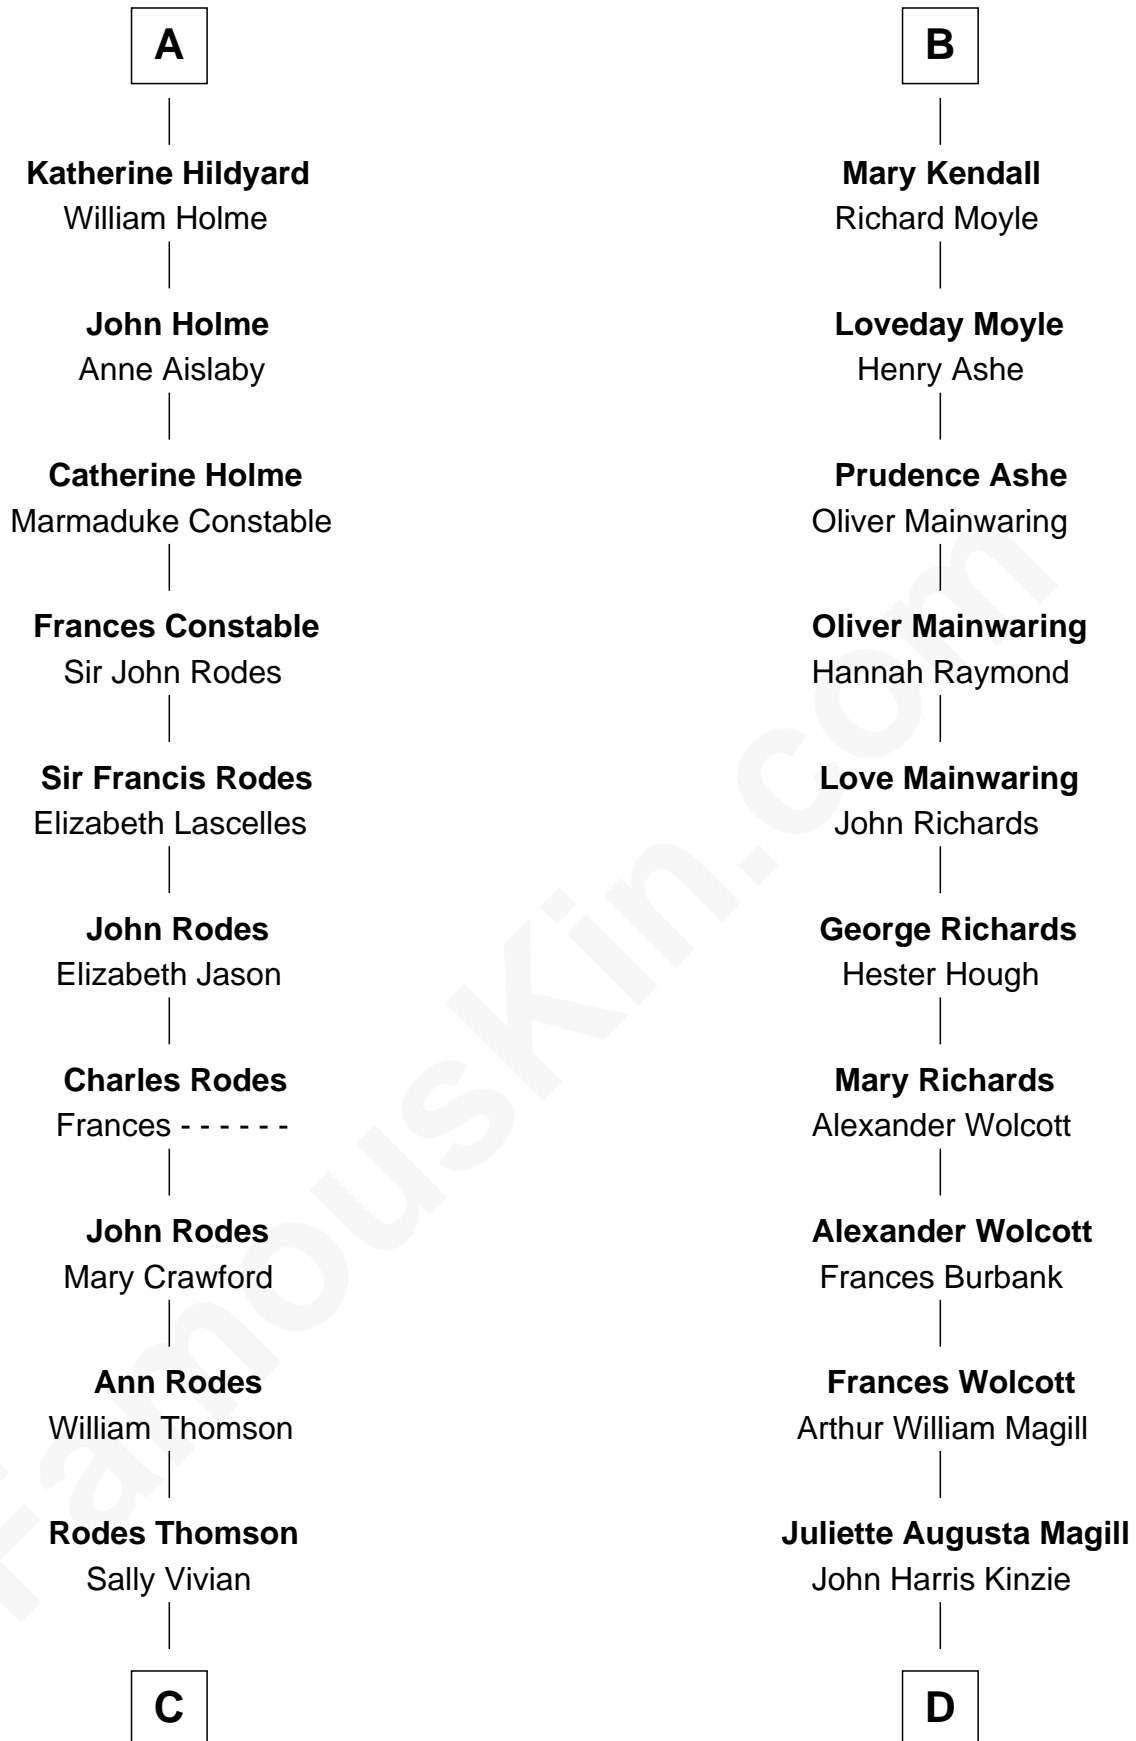

FamousKin.com
Relationship Chart of
Melvyn Douglas
Movie Actor

18th cousin 3 times removed of
Juliette Gordon Low
Founder of the Girl Scouts

Edward III, King of England
 Philippa of Hainault

C

Nancy Thomson
Thomas Johnson Garrett

Sophia Garrett
Erskine Douglas

Emma Jane Douglas
Col. George Taliaferro Shackelford

Lena Priscilla Shackelford
Edouard Gregory Hesselberg

Melvyn Douglas
Movie Actor

D

Eleanor Lytle Kinzie
William Washington Gordon