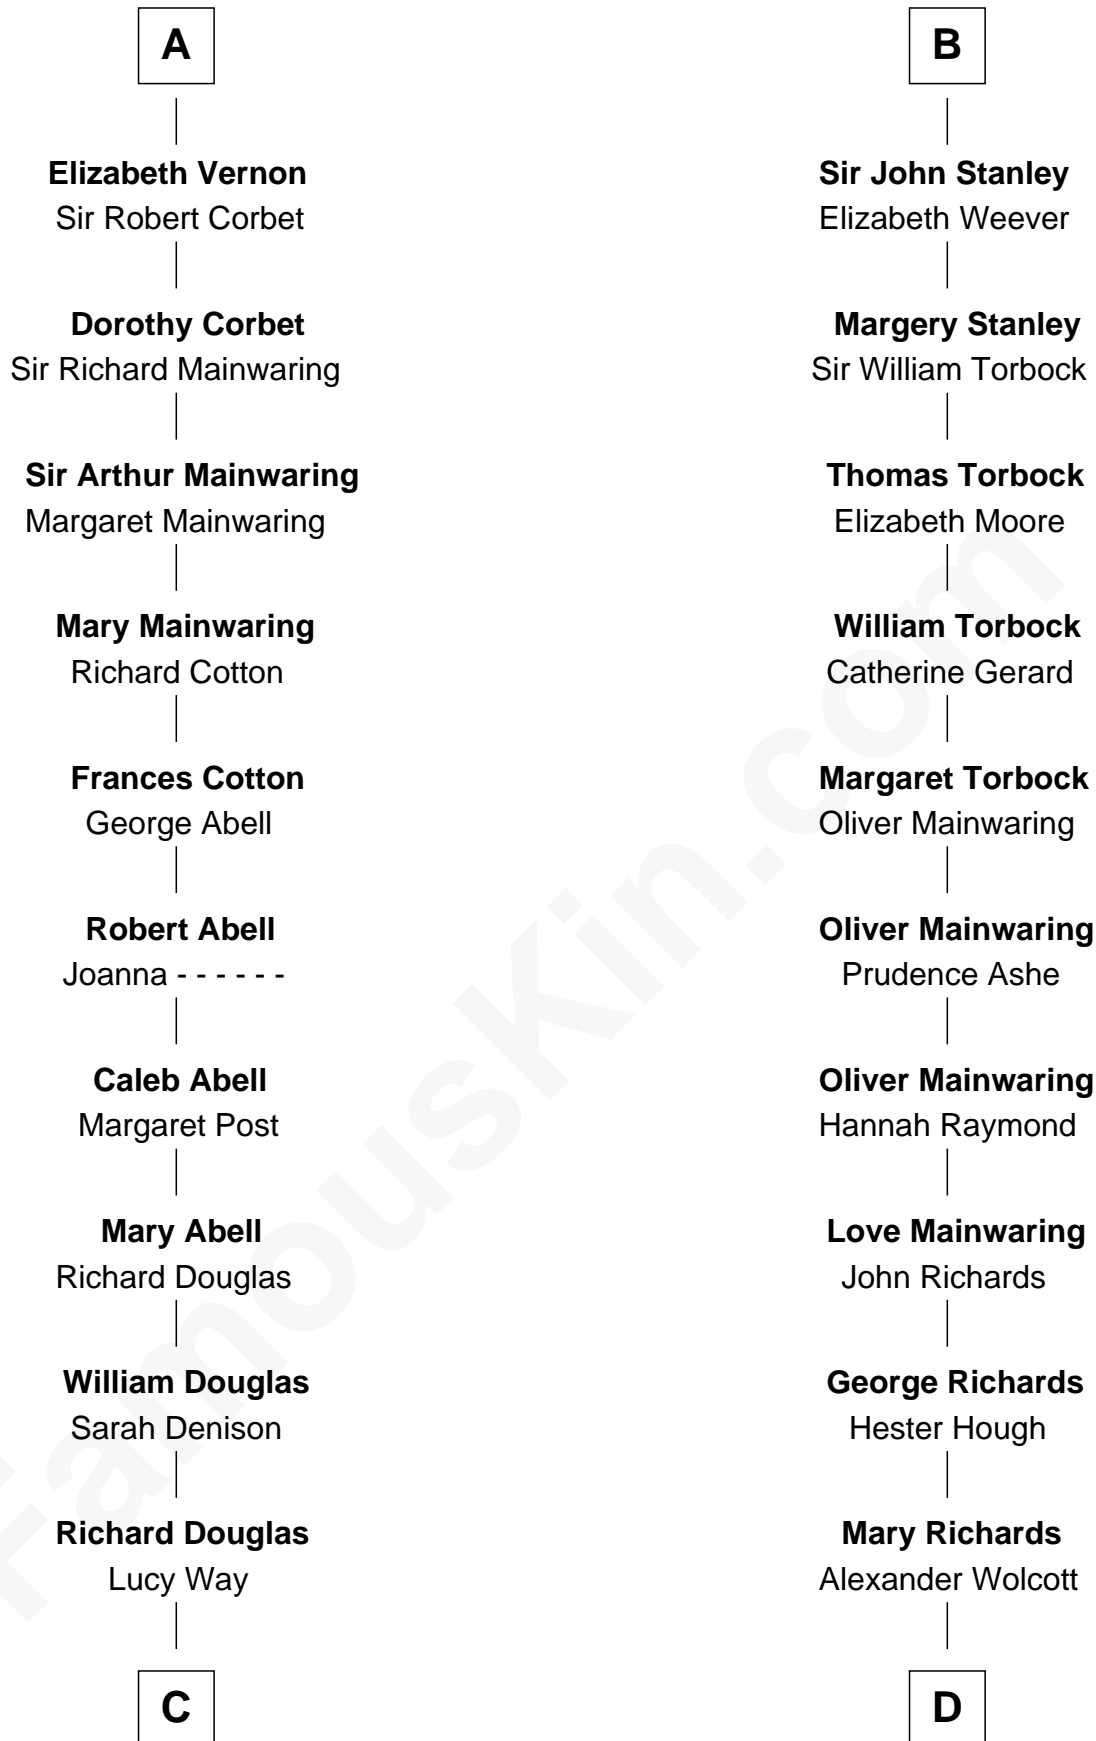

**FamousKin.com**  
**Relationship Chart of**  
**Melvyn Douglas**  
*Movie Actor*

20th cousin 1 time removed of  
**Juliette Gordon Low**  
*Founder of the Girl Scouts*

**C**

**Erskine Douglas**

Sophia Garrett

**Emma Jane Douglas**

Col. George Taliaferro Shackelford

**Lena Priscilla Shackelford**

Edouard Gregory Hesselberg

**Melvyn Douglas**

*Movie Actor*

**D**

**Alexander Wolcott**