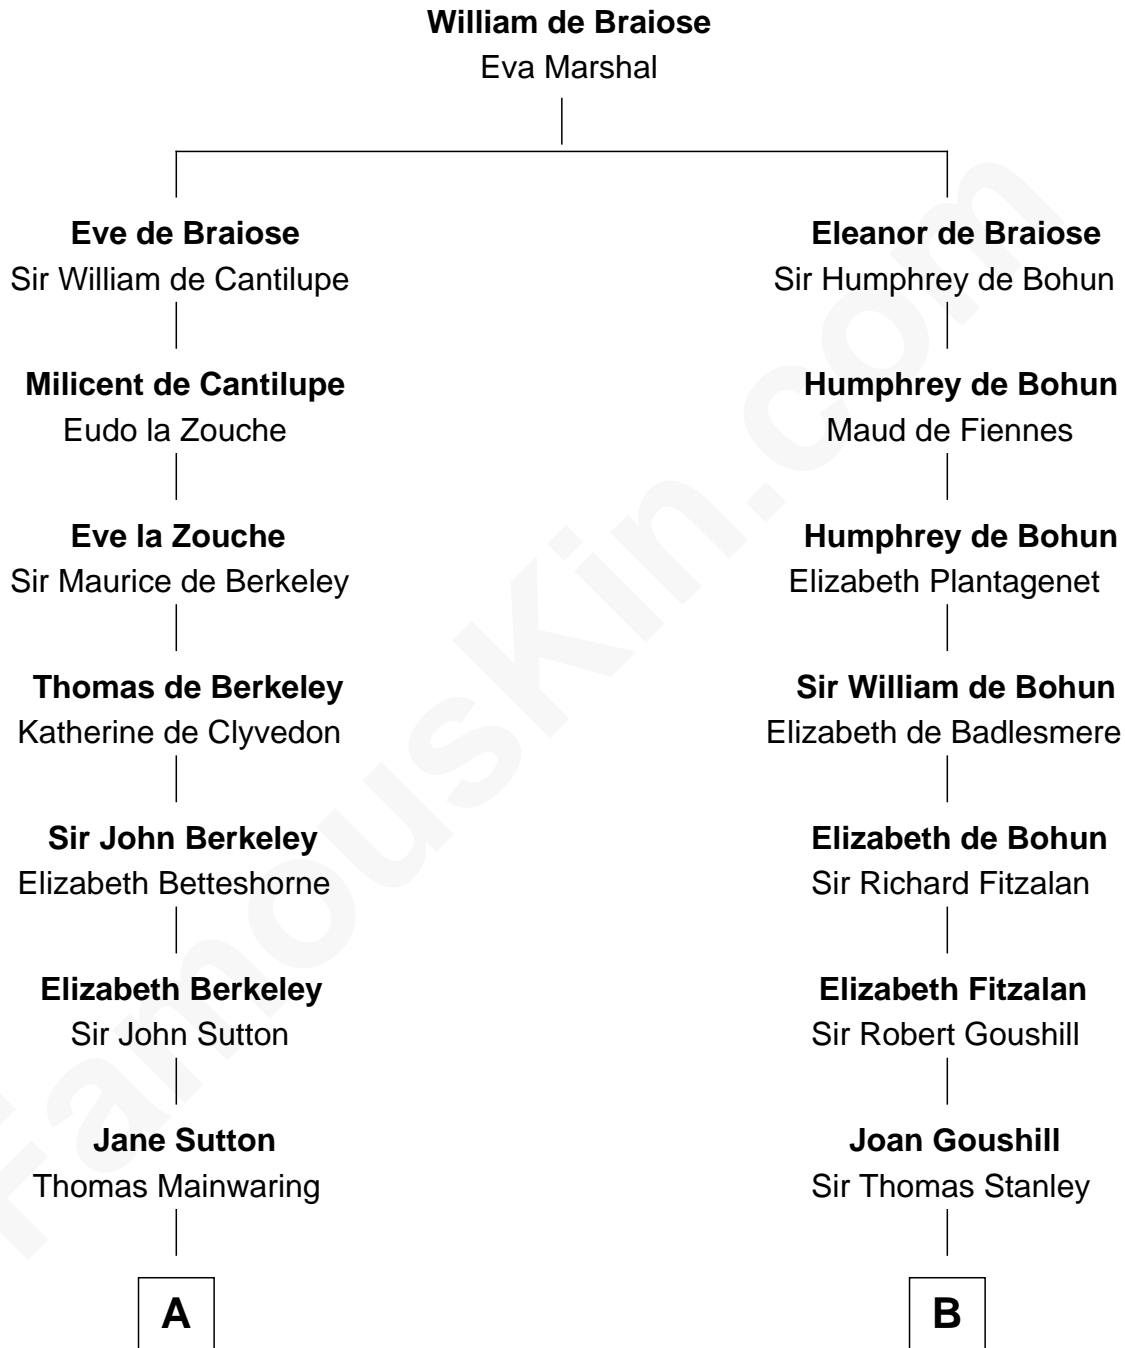

FamousKin.com
Relationship Chart of
Melvyn Douglas
Movie Actor

19th cousin 2 times removed of
Juliette Gordon Low
Founder of the Girl Scouts

C

Emma Jane Douglas
Col. George Taliaferro Shackelford

Lena Priscilla Shackelford
Edouard Gregory Hesselberg

Melvyn Douglas
Movie Actor

D

Alexander Wolcott
Frances Burbank

Frances Wolcott
Arthur William Magill

Juliette Augusta Magill
John Harris Kinzie

Eleanor Lytle Kinzie
William Washington Gordon

Juliette Gordon Low
Founder of the Girl Scouts