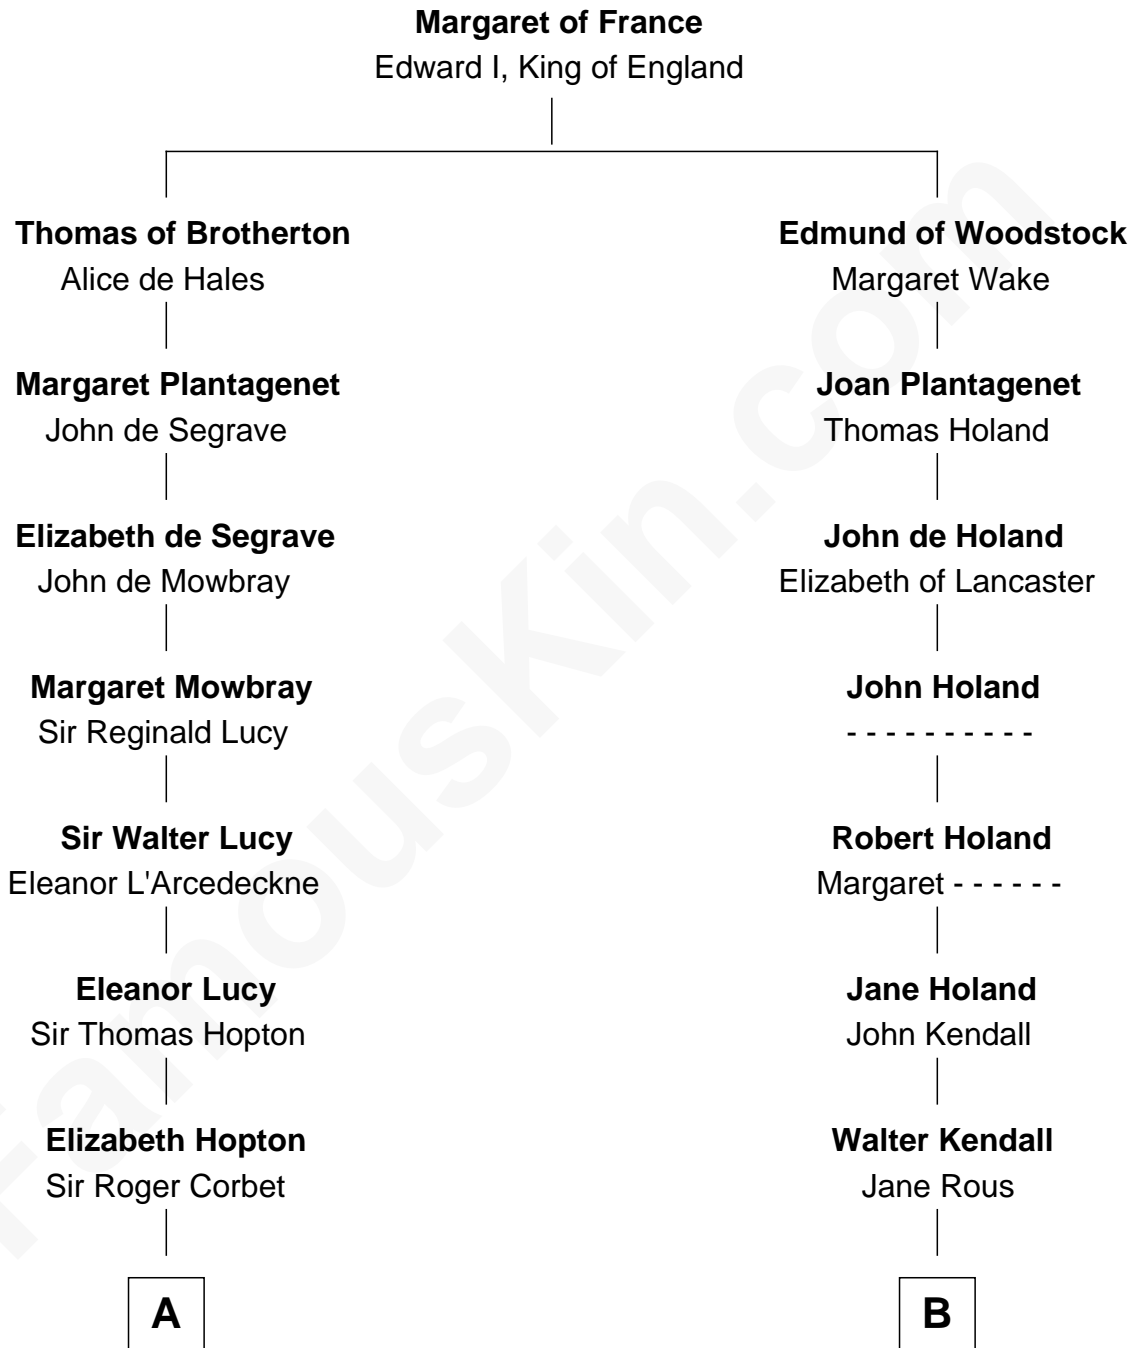

FamousKin.com
Relationship Chart of
Melvyn Douglas
Movie Actor

19th cousin 2 times removed of
Juliette Gordon Low
Founder of the Girl Scouts

C

Richard Douglas

Lucy Way

Erskine Douglas

Sophia Garrett

Emma Jane Douglas

Col. George Taliaferro Shackelford

Lena Priscilla Shackelford

Edouard Gregory Hesselberg

Melvyn Douglas

Movie Actor

D

Juliette Augusta Magill

John Harris Kinzie

Eleanor Lytle Kinzie

William Washington Gordon

Juliette Gordon Low

Founder of the Girl Scouts

FamousKin.com