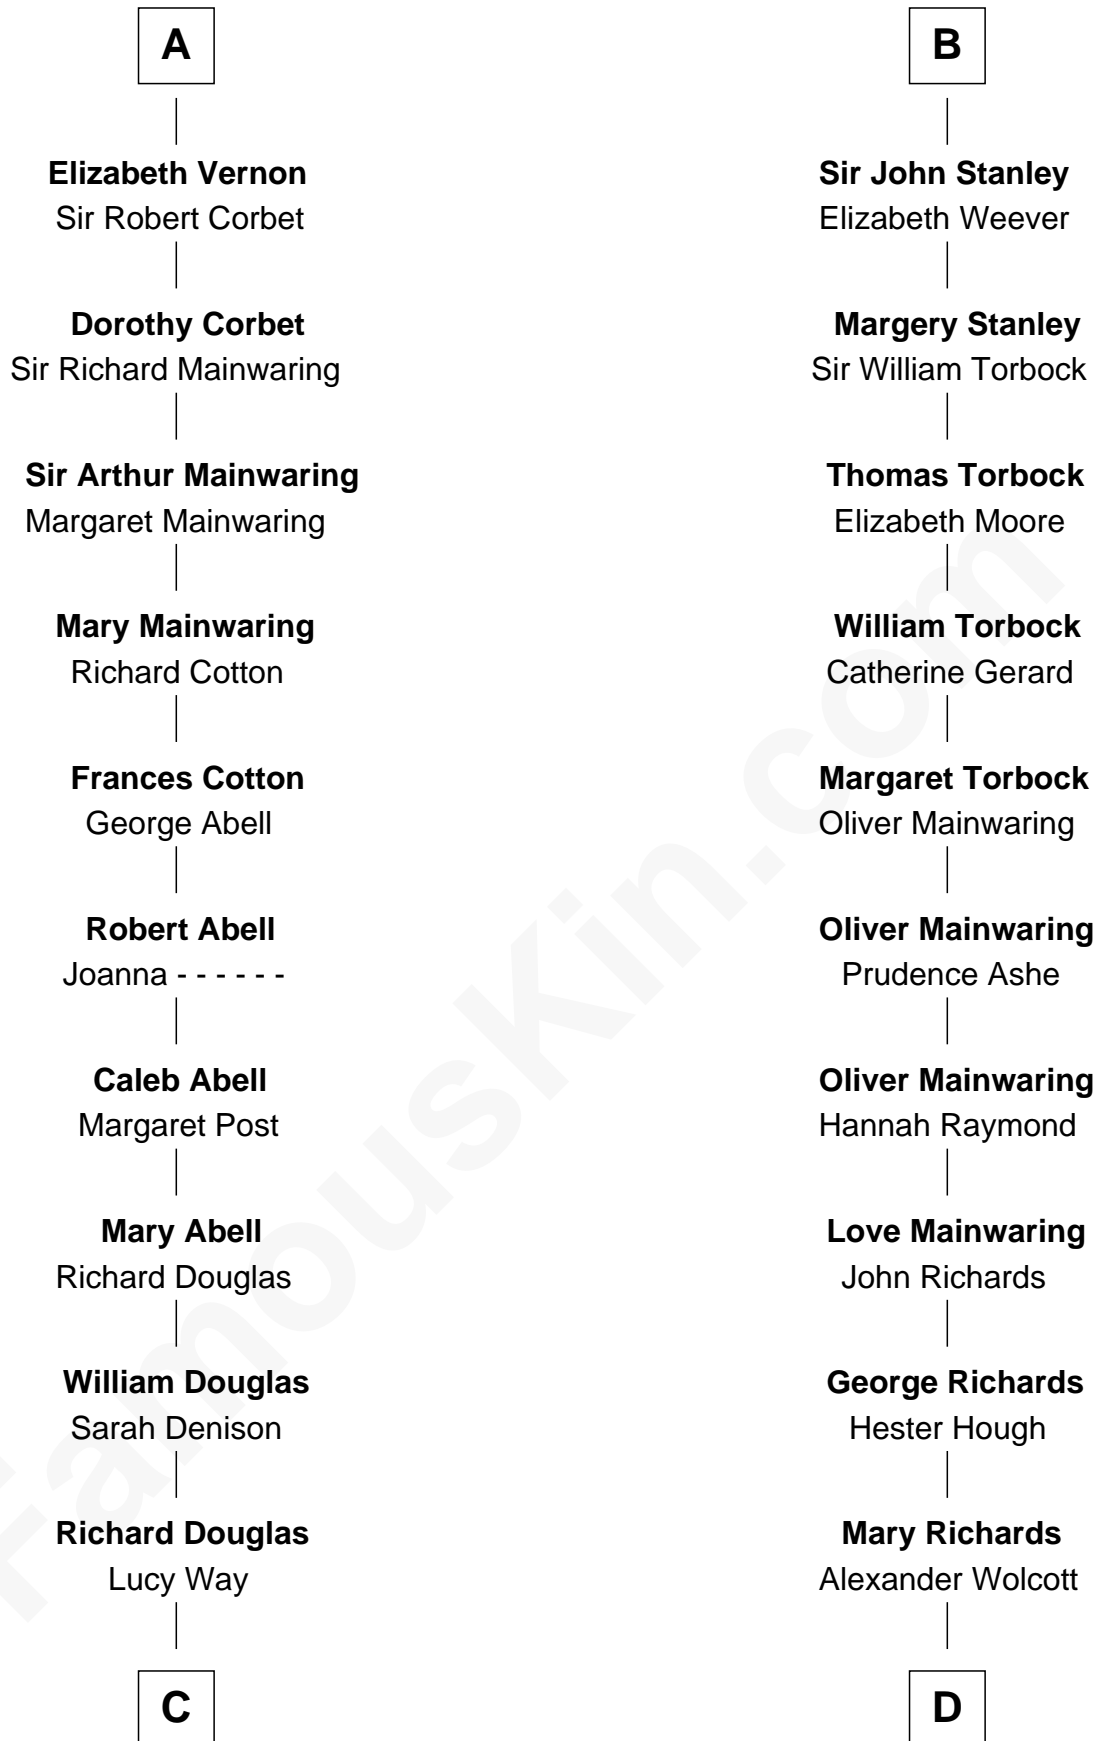

FamousKin.com
Relationship Chart of
Melvyn Douglas
Movie Actor

20th cousin 1 time removed of
Juliette Gordon Low
Founder of the Girl Scouts

C

Erskine Douglas

Sophia Garrett

Emma Jane Douglas

Col. George Taliaferro Shackelford

Lena Priscilla Shackelford

Edouard Gregory Hesselberg

Melvyn Douglas

Movie Actor

D

Alexander Wolcott

Frances Burbank

Frances Wolcott